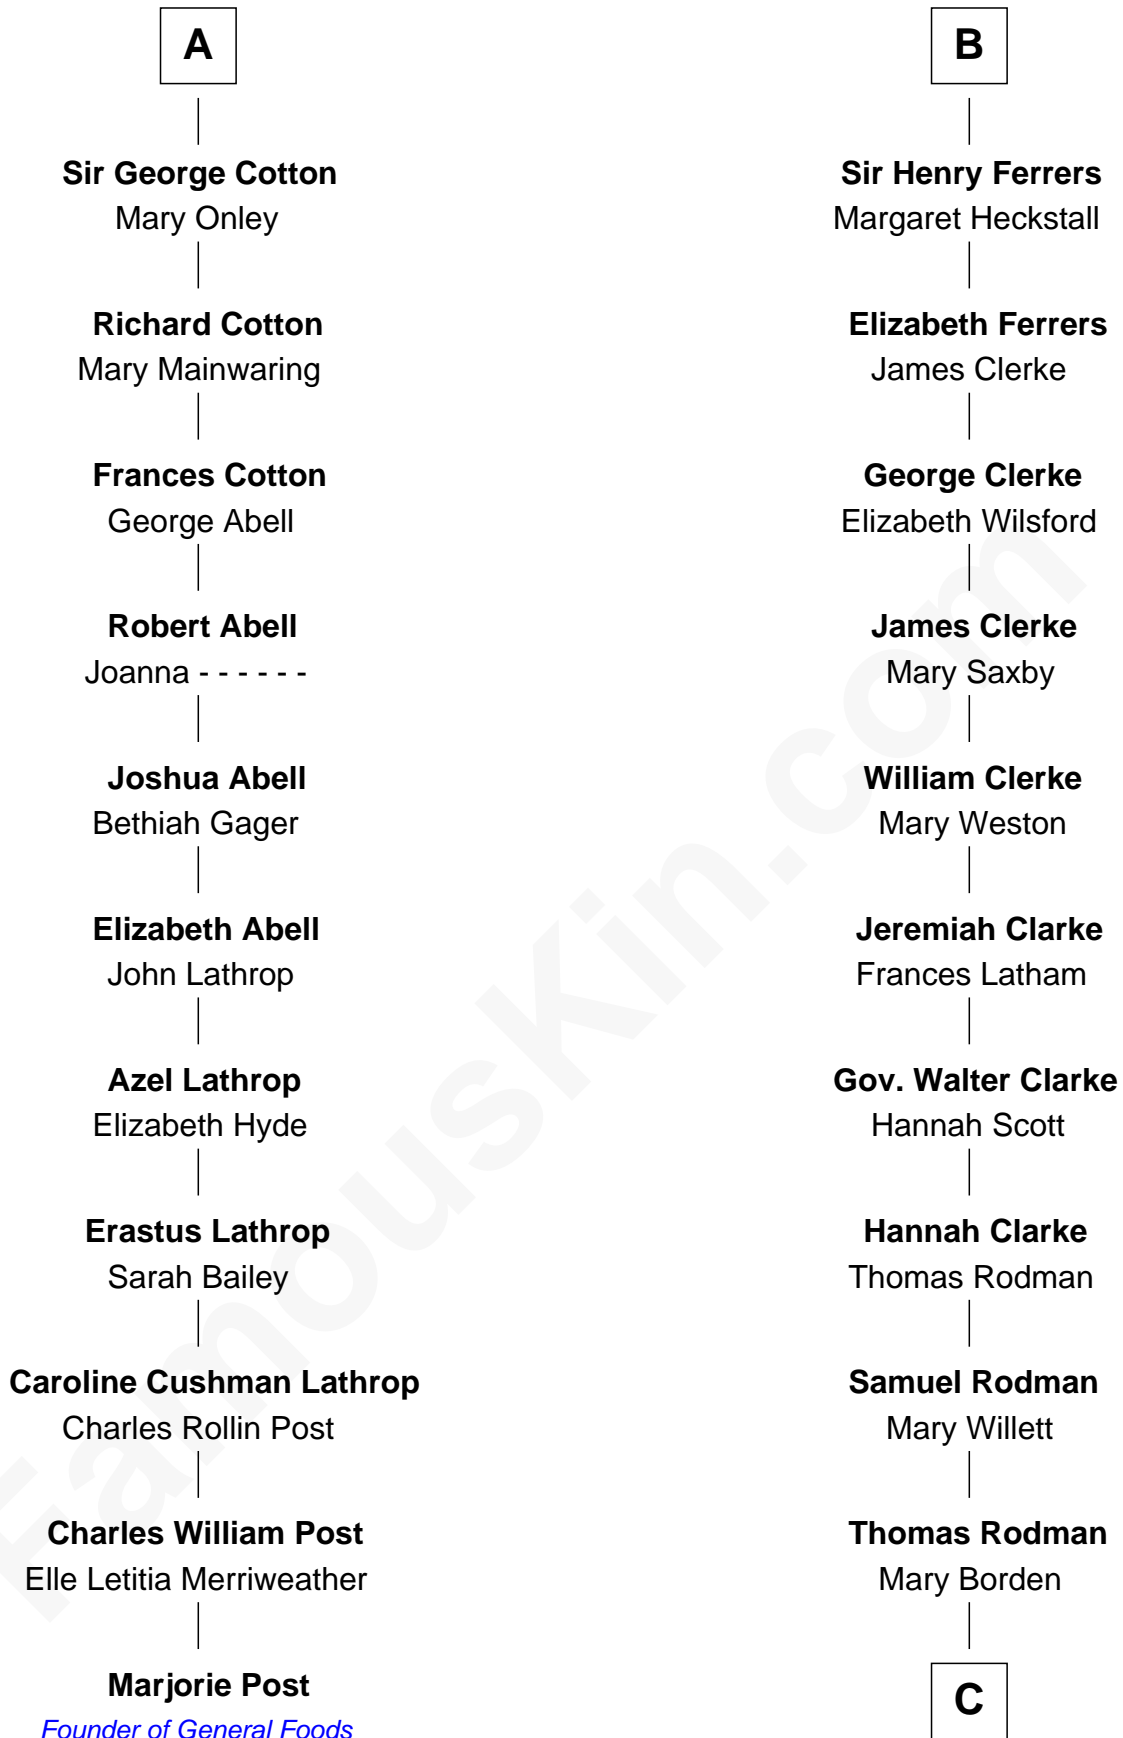

FamousKin.com Relationship Chart of

Marjorie Post

Founder of General Foods

17th cousin 2 times removed of

Joseph Wharton

Founder of the Wharton School of Business

Sir William de Ferrers

Margaret de Quincy

Cecily Mainwaring
John Cotton

A

Sir William de Ferrers
Anne Duward

Sir William de Ferrers
de Segrave

Henry de Ferrers
Isabel de Verdun

Sir William de Ferrers
Margaret de Ufford

Sir Henry de Ferrers
Joan de Poynings

Sir William Ferrers
Philippa Clifford

Sir Thomas Ferrers
Elizabeth Freville

B

C

Hannah Rodman
Samuel Rowland Fisher

Deborah Fisher
William Wharton

Joseph Wharton
Founder, Wharton School of Business

FamousKin.com