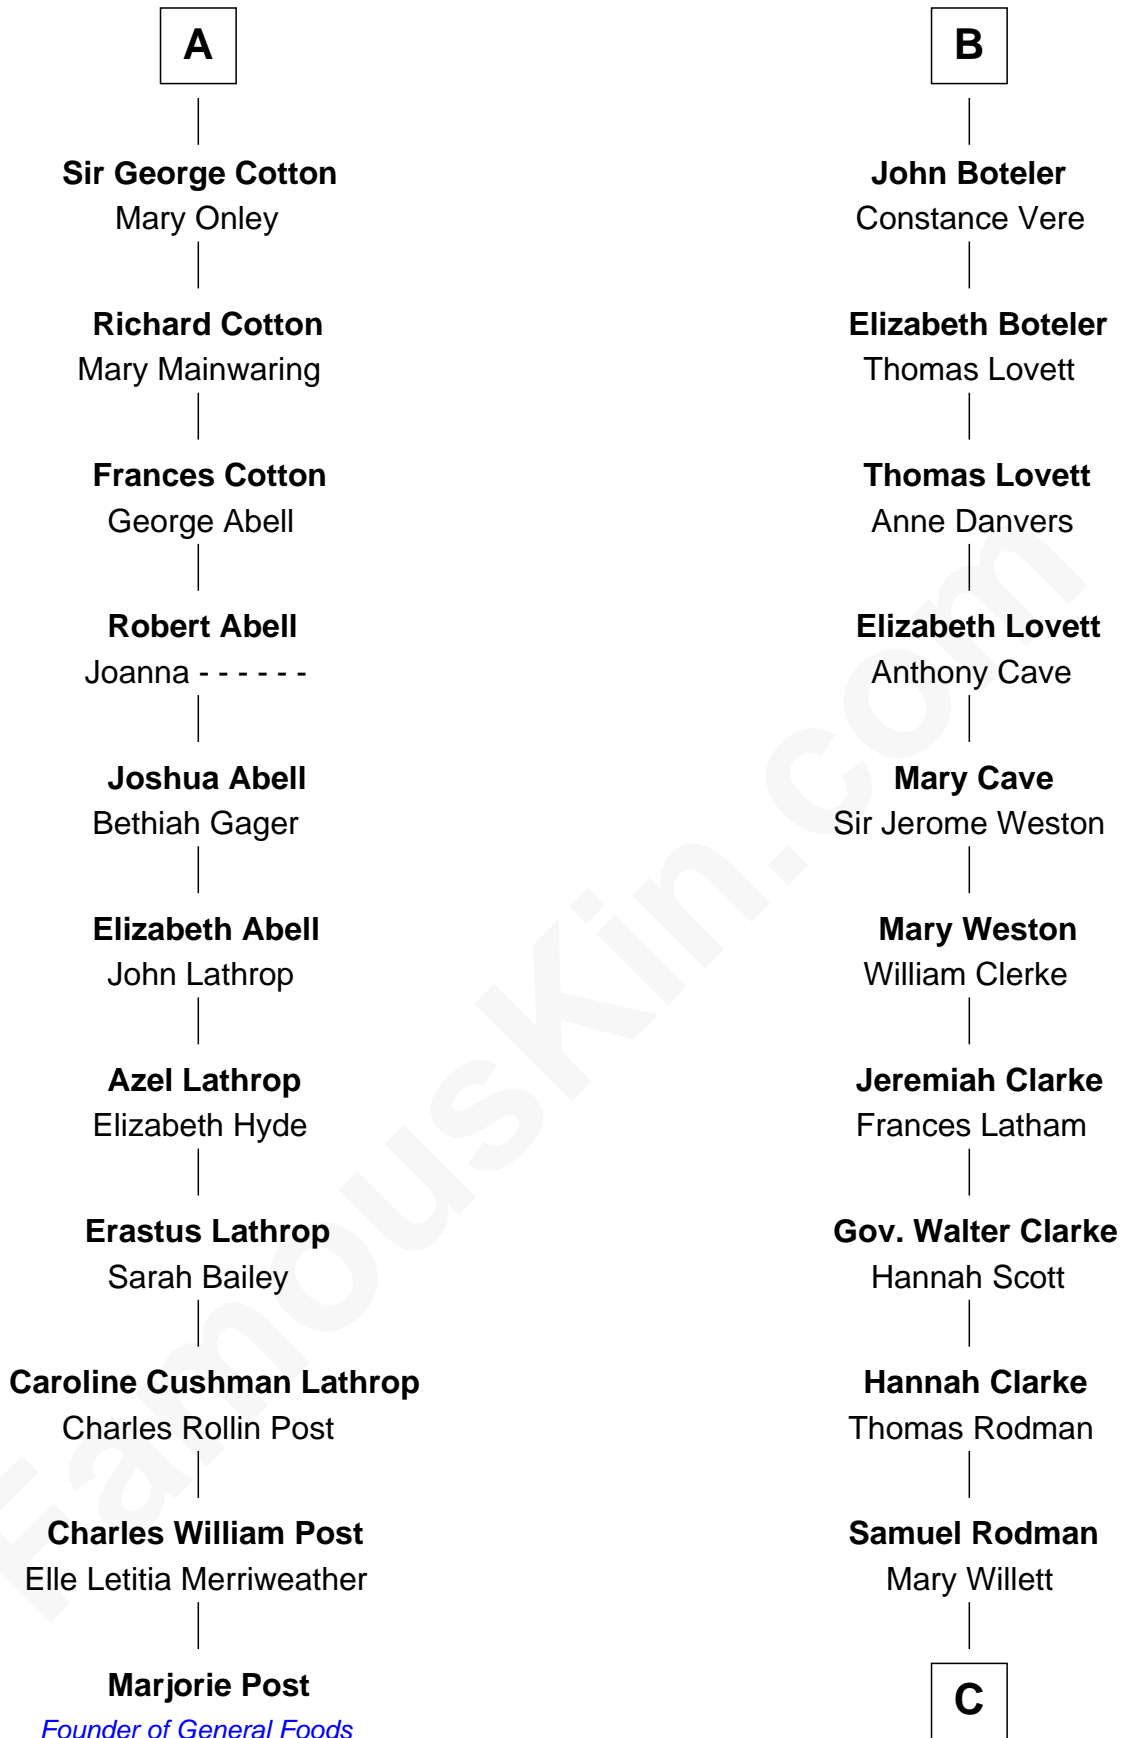

# FamousKin.com Relationship Chart of

**Marjorie Post**

*Founder of General Foods*

17th cousin 3 times removed of

**Joseph Wharton**

*Founder of the Wharton School of Business*

**Sir William de Cantilupe**

Eve de Braiose

**C**

—  
**Thomas Rodman**

Mary Borden  
—

**Hannah Rodman**

Samuel Rowland Fisher  
—

**Deborah Fisher**

William Wharton  
—

**Joseph Wharton**