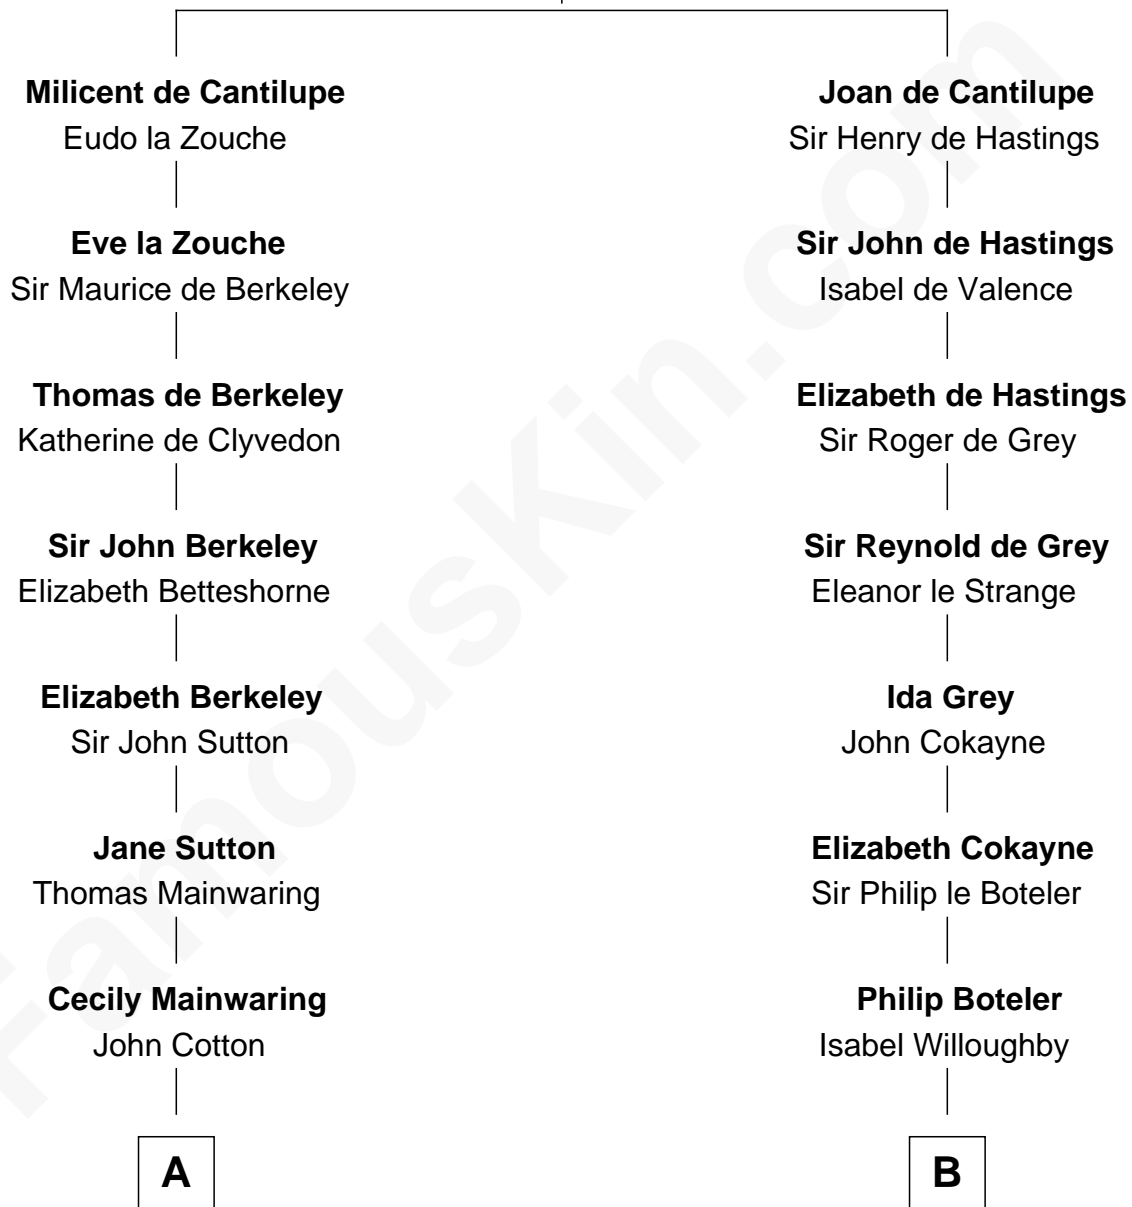

# FamousKin.com Relationship Chart of

**Marjorie Post**

*Founder of General Foods*

17th cousin 3 times removed of

**Joseph Wharton**

*Founder of the Wharton School of Business*

**Sir William de Cantilupe**

Eve de Braiose

**C**

—  
**Thomas Rodman**

Mary Borden  
—

**Hannah Rodman**

Samuel Rowland Fisher  
—

**Deborah Fisher**

William Wharton  
—

**Joseph Wharton**