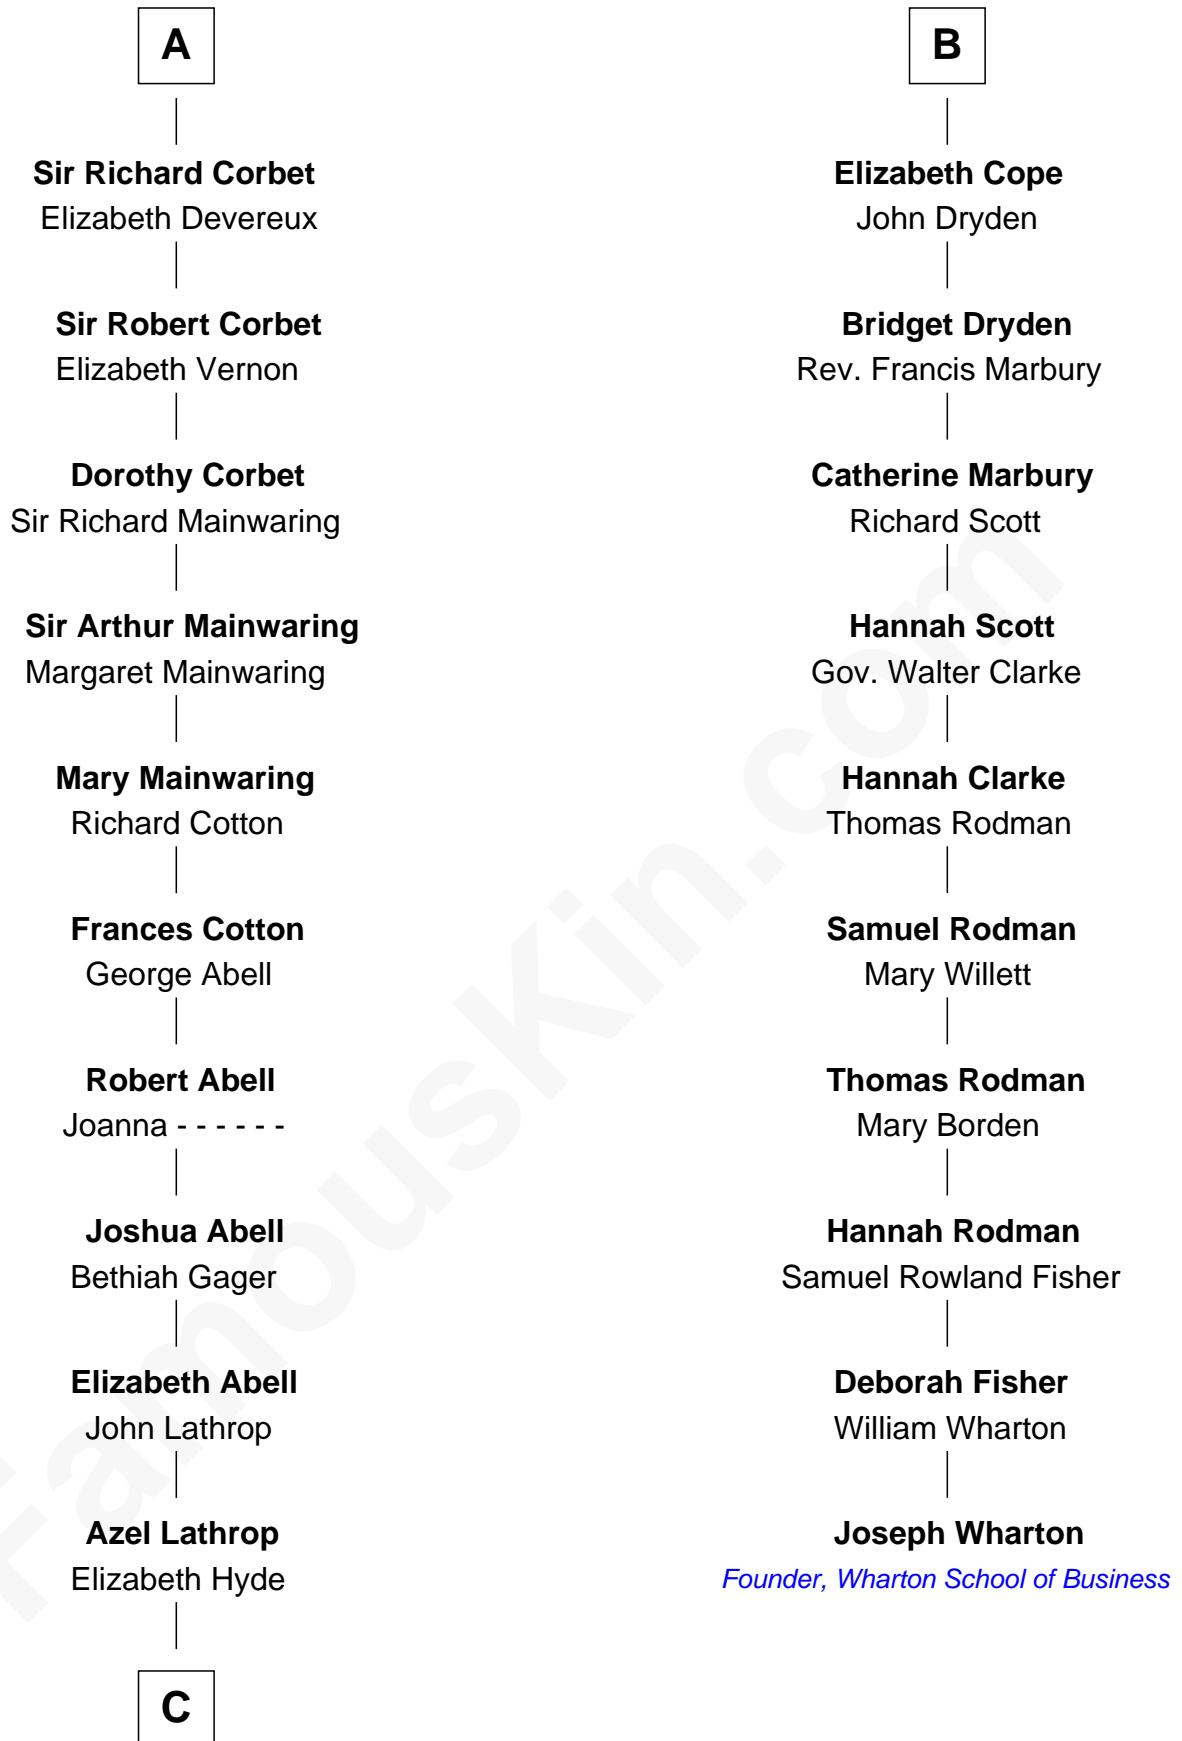

# FamousKin.com Relationship Chart of

**Marjorie Post**

*Founder of General Foods*

16th cousin 4 times removed of

**Joseph Wharton**

*Founder of the Wharton School of Business*

**Sir Gilbert Talbot**

Pernel le Boteler

**Elizabeth Talbot**

Sir Henry de Grey

**Richard Grey**

Blanche de la Vache

**Alice Grey**

Sir William Burley

**Elizabeth Burley**

Sir John Hopton

Ankaret le Strange

**Mary Talbot**

Sir Thomas Greene

**Sir Thomas Greene**

Phillippa Ferrers

**Elizabeth Greene**

William Raleigh

**Sir Edward Raleigh**

Margaret Verney

**Sir Edward Raleigh**

Anne Chamberlayne

**Bridget Raleigh**

Sir John Cope

**B**

**C**

Erastus Lathrop