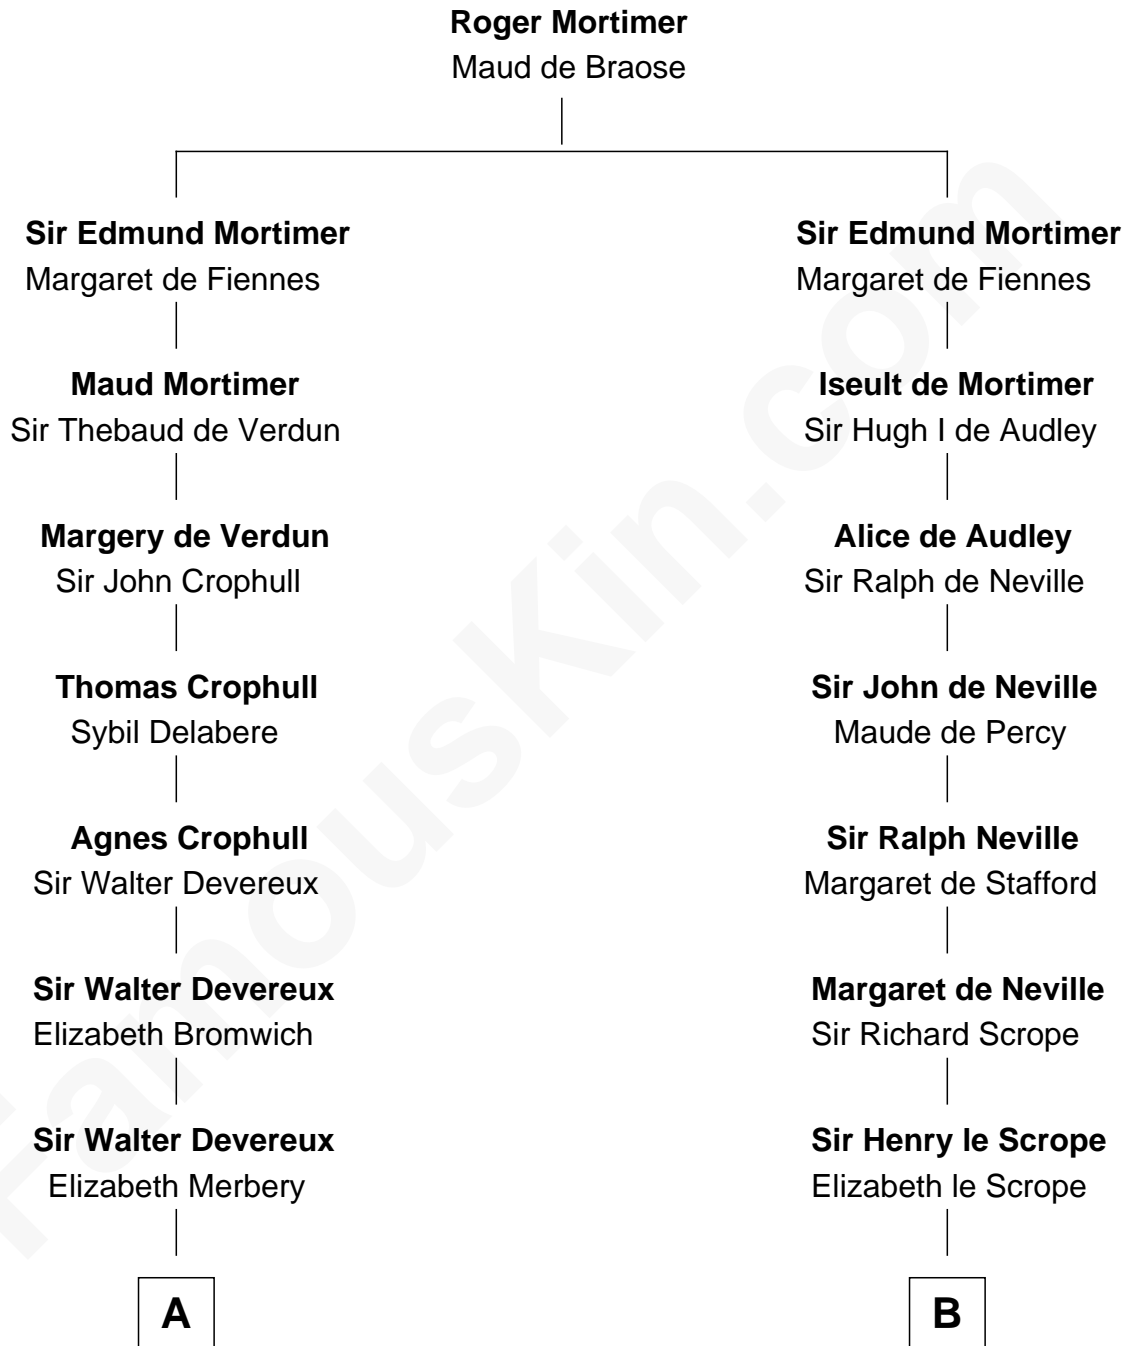

FamousKin.com

Relationship Chart of

Marjorie Post

Founder of General Foods

16th cousin 5 times removed of

Benjamin Harrison V

Signer of the Declaration of Independence

C

Azel Lathrop
Elizabeth Hyde

Erastus Lathrop
Sarah Bailey

Caroline Cushman Lathrop
Charles Rollin Post

Charles William Post
Elle Letitia Merriweather

Marjorie Post
Founder of General Foods

FamousKin.com