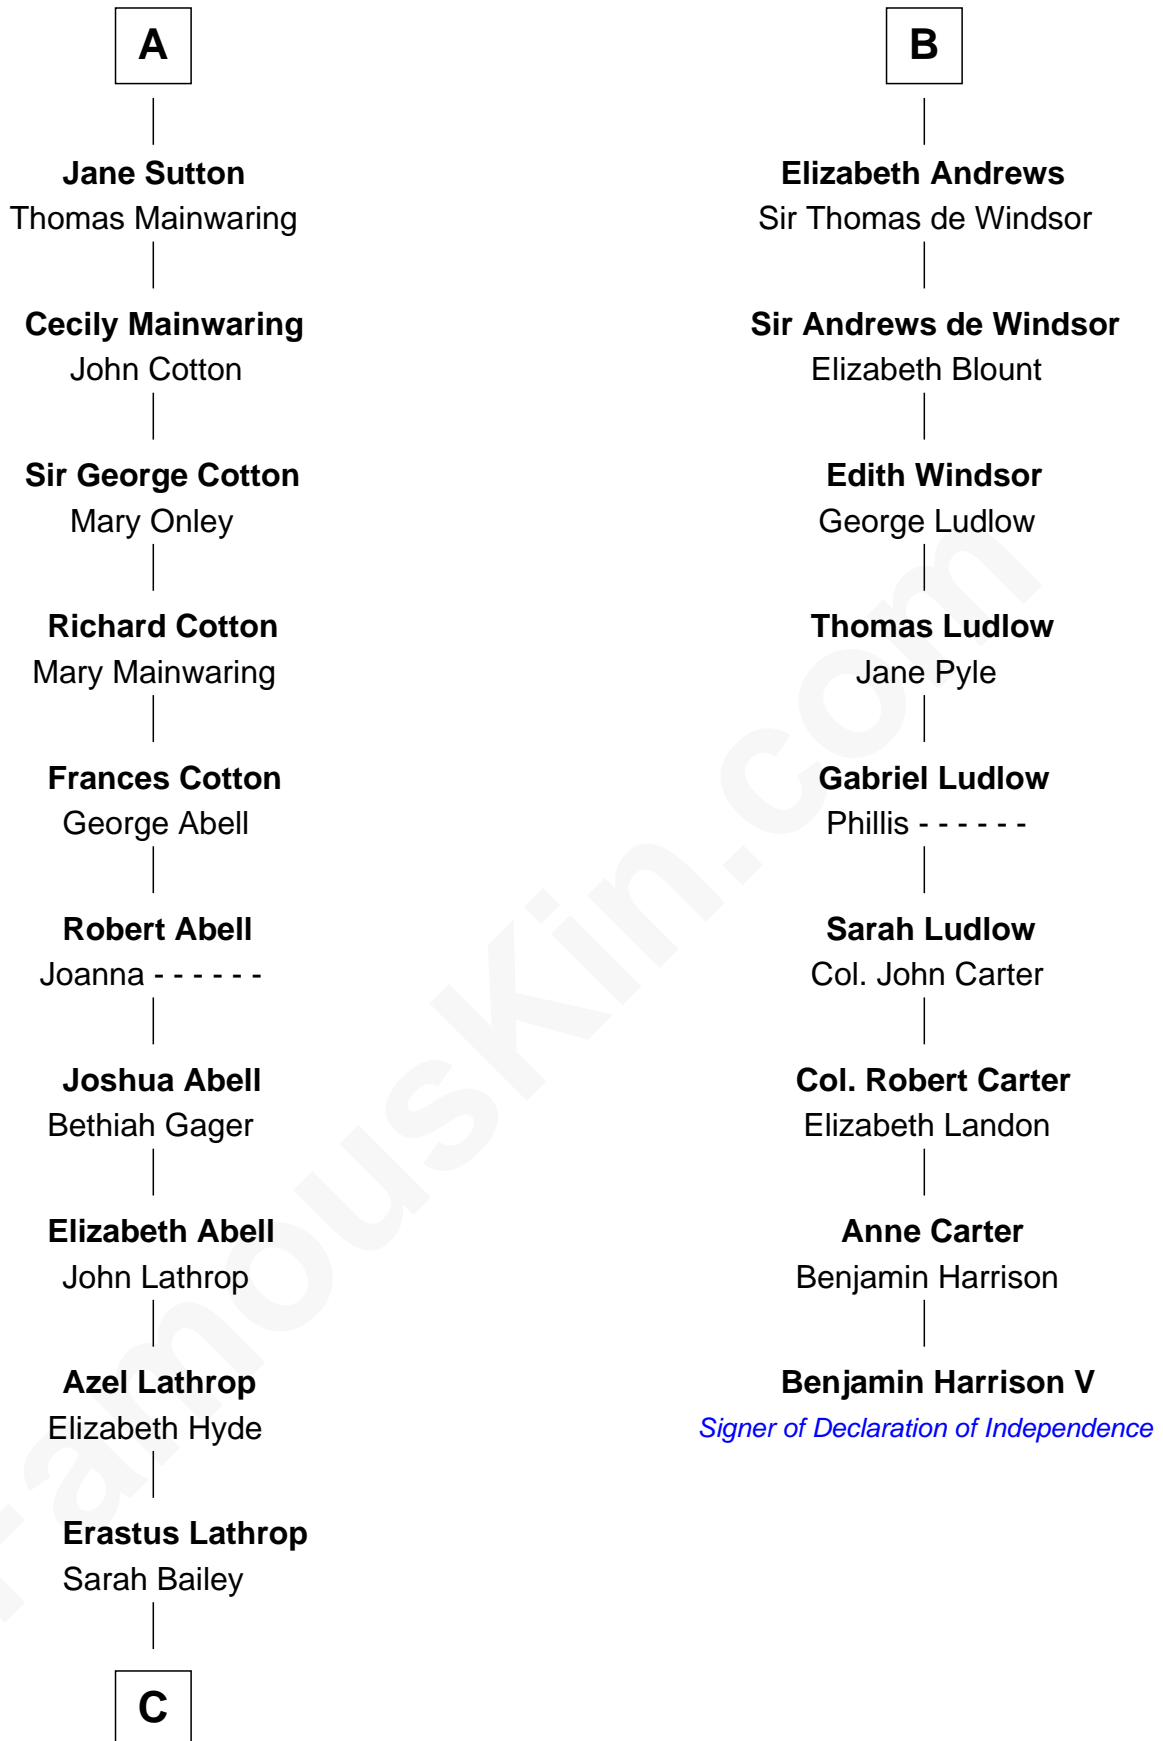

FamousKin.com

Relationship Chart of

Marjorie Post

Founder of General Foods

15th cousin 4 times removed of

Benjamin Harrison V

Signer of the Declaration of Independence

Sir Hugh le Despencer

Sir Hugh Luttrell

Catherine de Beaumont

Elizabeth Luttrell

John Stratton

Elizabeth Stratton

John Andrews

B

C