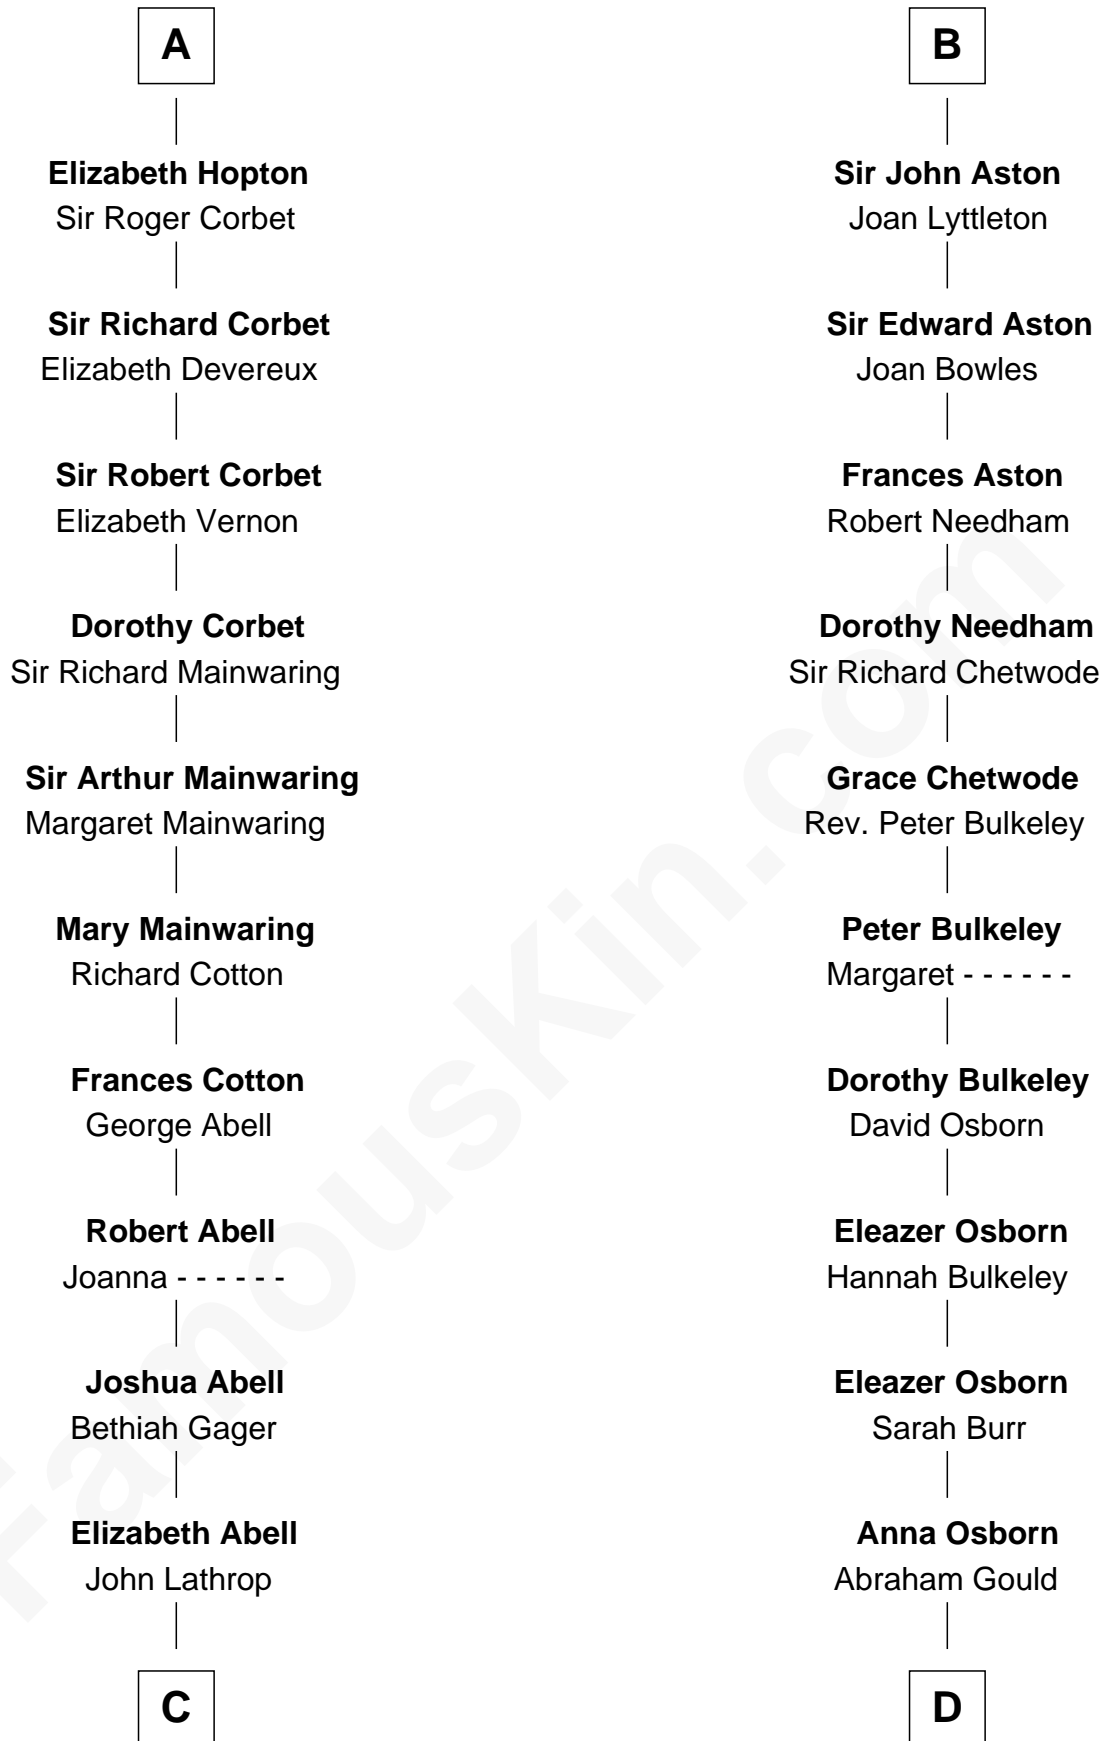

# FamousKin.com Relationship Chart of

**Marjorie Post**

*Founder of General Foods*

18th cousin 3 times removed of

**Jay Gould**

*American Railroad "Robber Baron"*

**John de Botetourte**

Maud FitzThomas

**C**

**Azel Lathrop**  
Elizabeth Hyde

**Erastus Lathrop**  
Sarah Bailey

**Caroline Cushman Lathrop**  
Charles Rollin Post

**Charles William Post**  
Elle Letitia Merriweather

**Marjorie Post**  
*Founder of General Foods*

**D**

**John Burr Gould**  
Mary More

**Jay Gould**  
*"Robber Baron"*

FamousKin.com