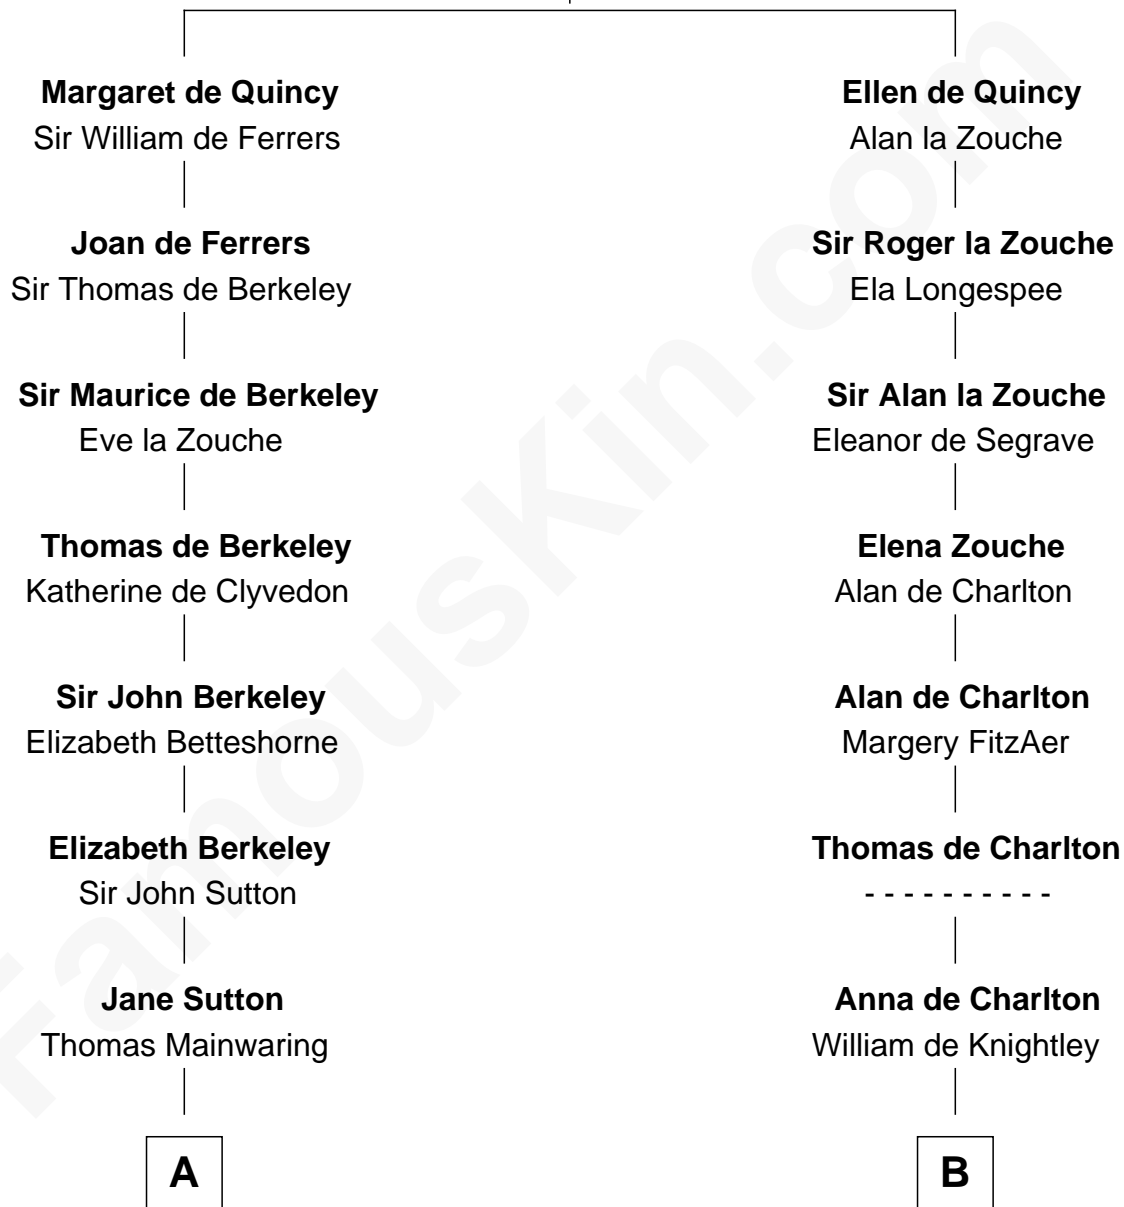

FamousKin.com Relationship Chart of

Marjorie Post

Founder of General Foods

18th cousin 2 times removed of

Jay Gould

American Railroad "Robber Baron"

Sir Roger de Quincy

Helen of Galloway

C

Charles William Post
Elle Letitia Merriweather

Marjorie Post
Founder of General Foods

D

Eleazer Osborn
Sarah Burr

Anna Osborn
Abraham Gould

John Burr Gould
Mary More

Jay Gould
"Robber Baron"