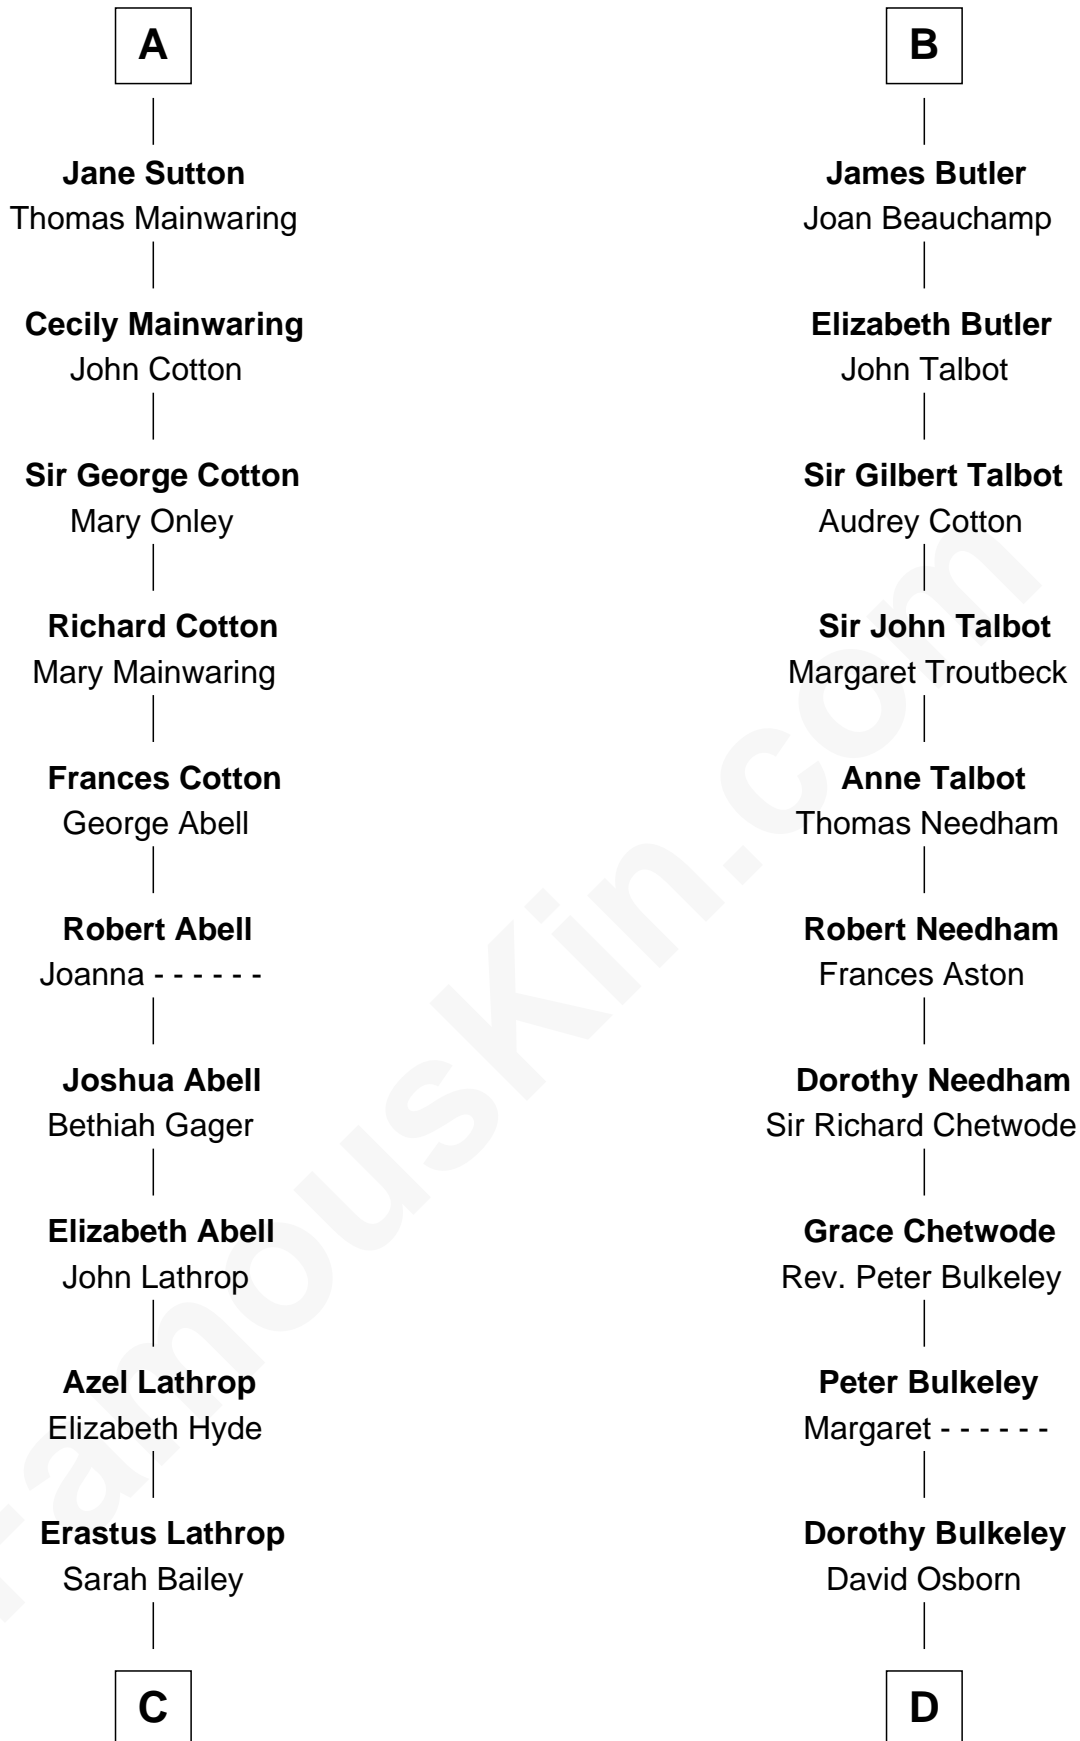

# FamousKin.com Relationship Chart of

**Marjorie Post**

*Founder of General Foods*

19th cousin 2 times removed of

**Jay Gould**

*American Railroad "Robber Baron"*

**Reginald de Braiose**

**C**

**Caroline Cushman Lathrop**

Charles Rollin Post

**Charles William Post**

Elle Letitia Merriweather

**Marjorie Post**

*Founder of General Foods*

**D**

**Eleazer Osborn**

Hannah Bulkeley

**Eleazer Osborn**

Sarah Burr

**Anna Osborn**

Abraham Gould

**John Burr Gould**

Mary More

**Jay Gould**

*"Robber Baron"*