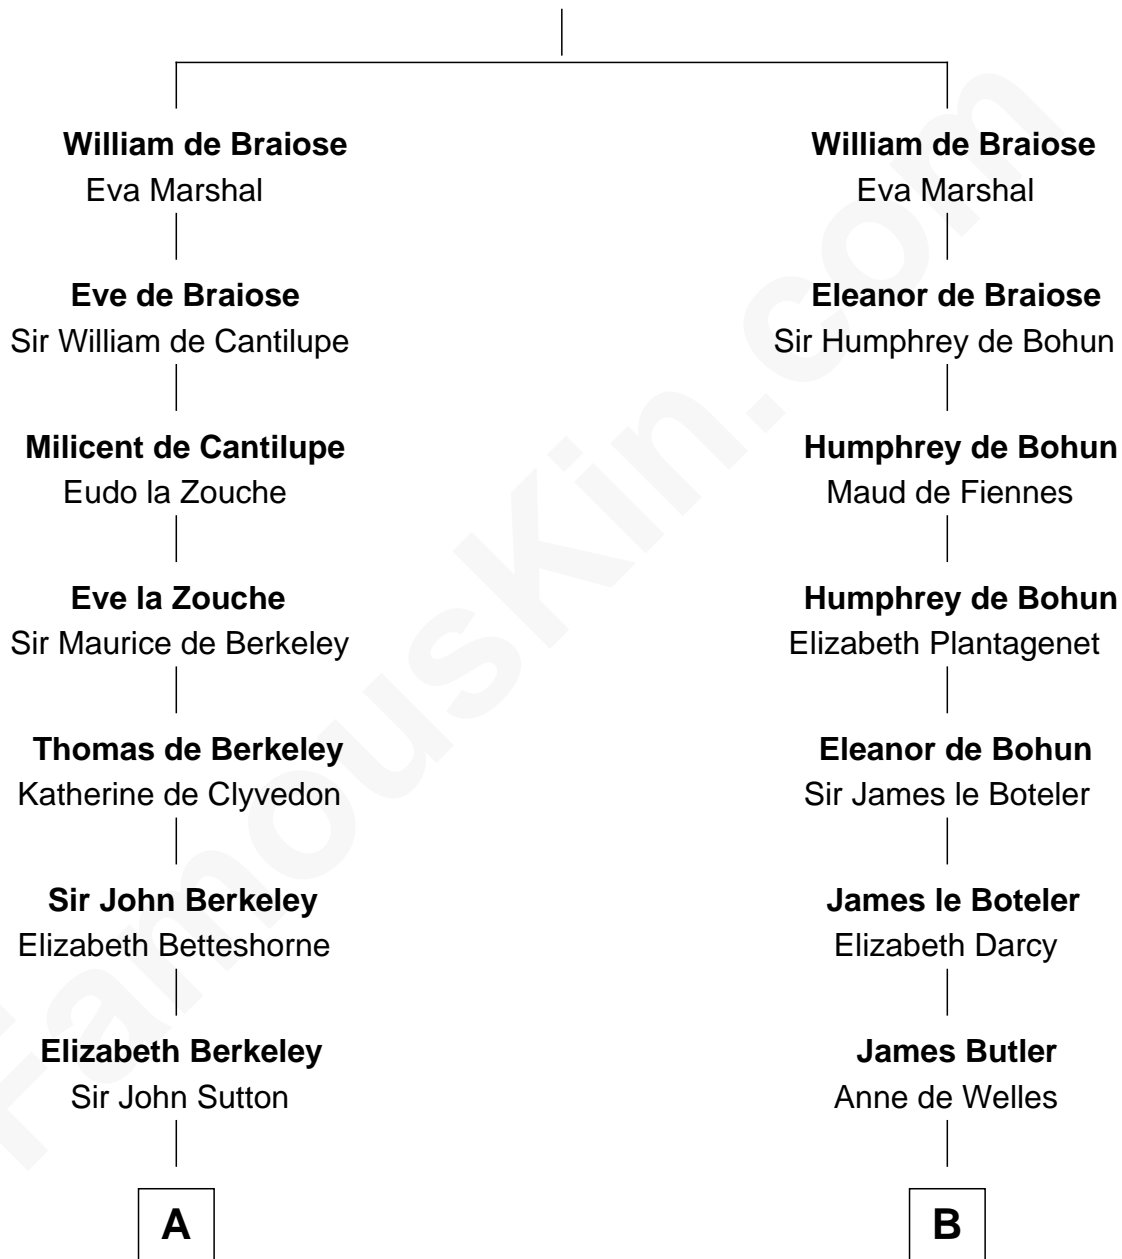

# FamousKin.com Relationship Chart of

**Marjorie Post**

*Founder of General Foods*

19th cousin 2 times removed of

**Jay Gould**

*American Railroad "Robber Baron"*

**Reginald de Braiose**

**C**

**Caroline Cushman Lathrop**

Charles Rollin Post

**Charles William Post**

Elle Letitia Merriweather

**Marjorie Post**

*Founder of General Foods*

**D**

**Eleazer Osborn**

Hannah Bulkeley

**Eleazer Osborn**

Sarah Burr

**Anna Osborn**

Abraham Gould

**John Burr Gould**

Mary More

**Jay Gould**

*"Robber Baron"*