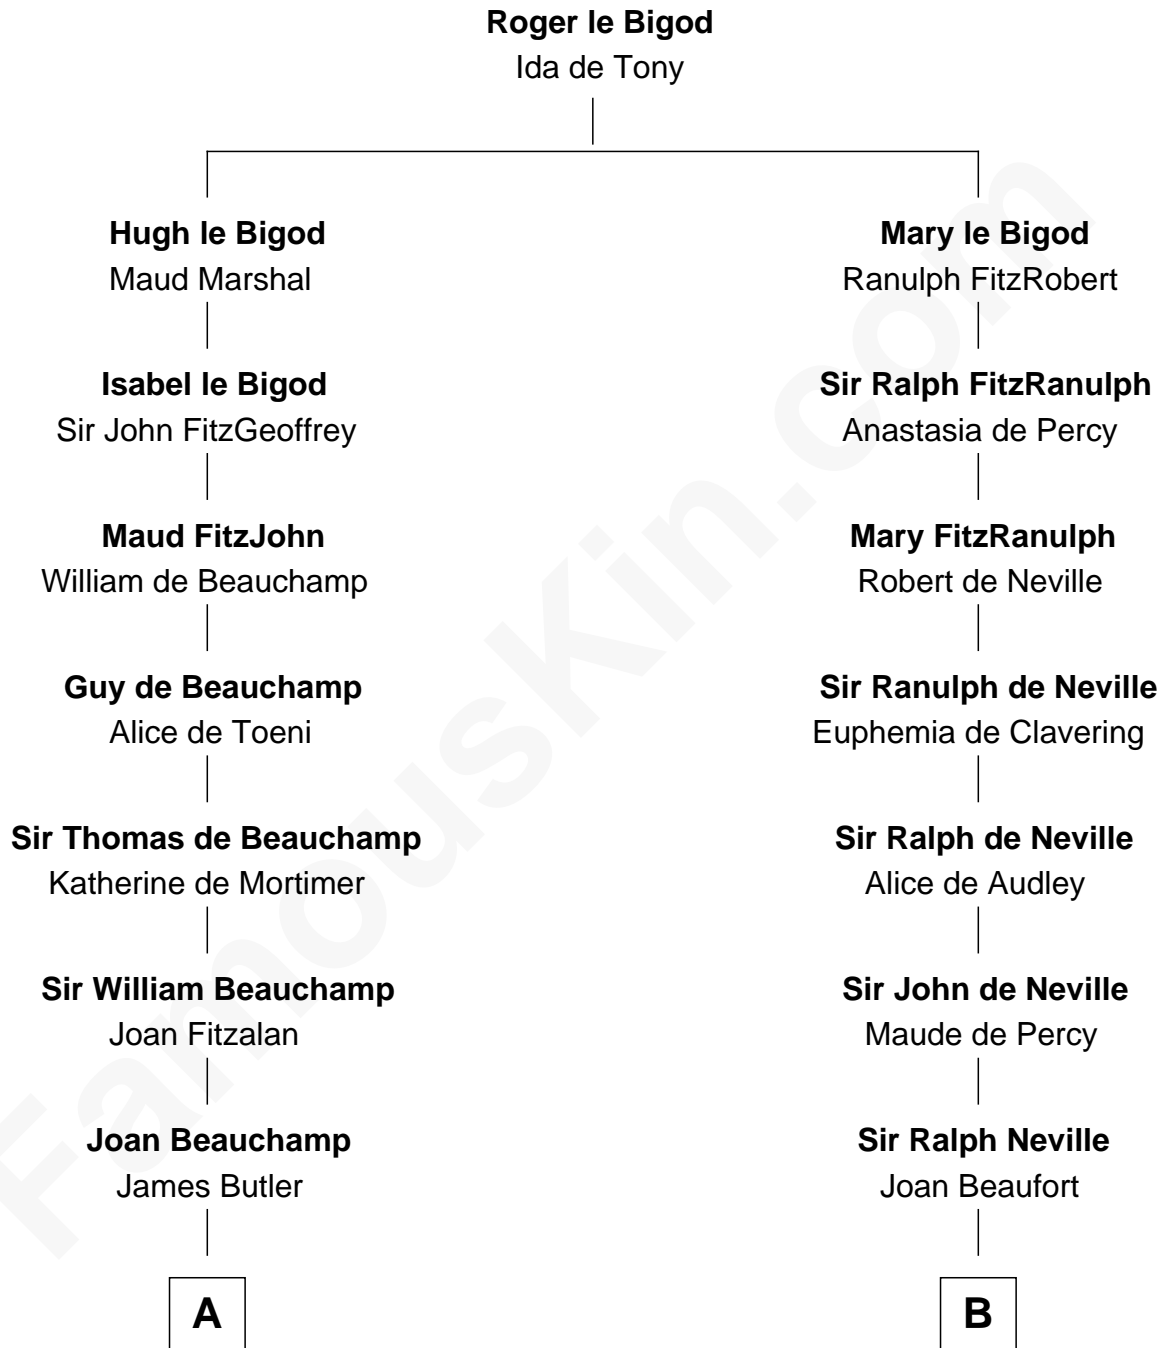

FamousKin.com Relationship Chart of

Marjorie Post

Founder of General Foods

20th cousin 1 time removed of

Lytton Strachey

Author and Co-Founder of Bloomsbury Group

C

Azel Lathrop
Elizabeth Hyde

Erastus Lathrop
Sarah Bailey

Caroline Cushman Lathrop
Charles Rollin Post

Charles William Post
Elle Letitia Merriweather

Marjorie Post
Founder of General Foods

D

Jane Kelsall
Sir Henry Strachey

Edward Strachey
Julia Woodburn Kirkpatrick