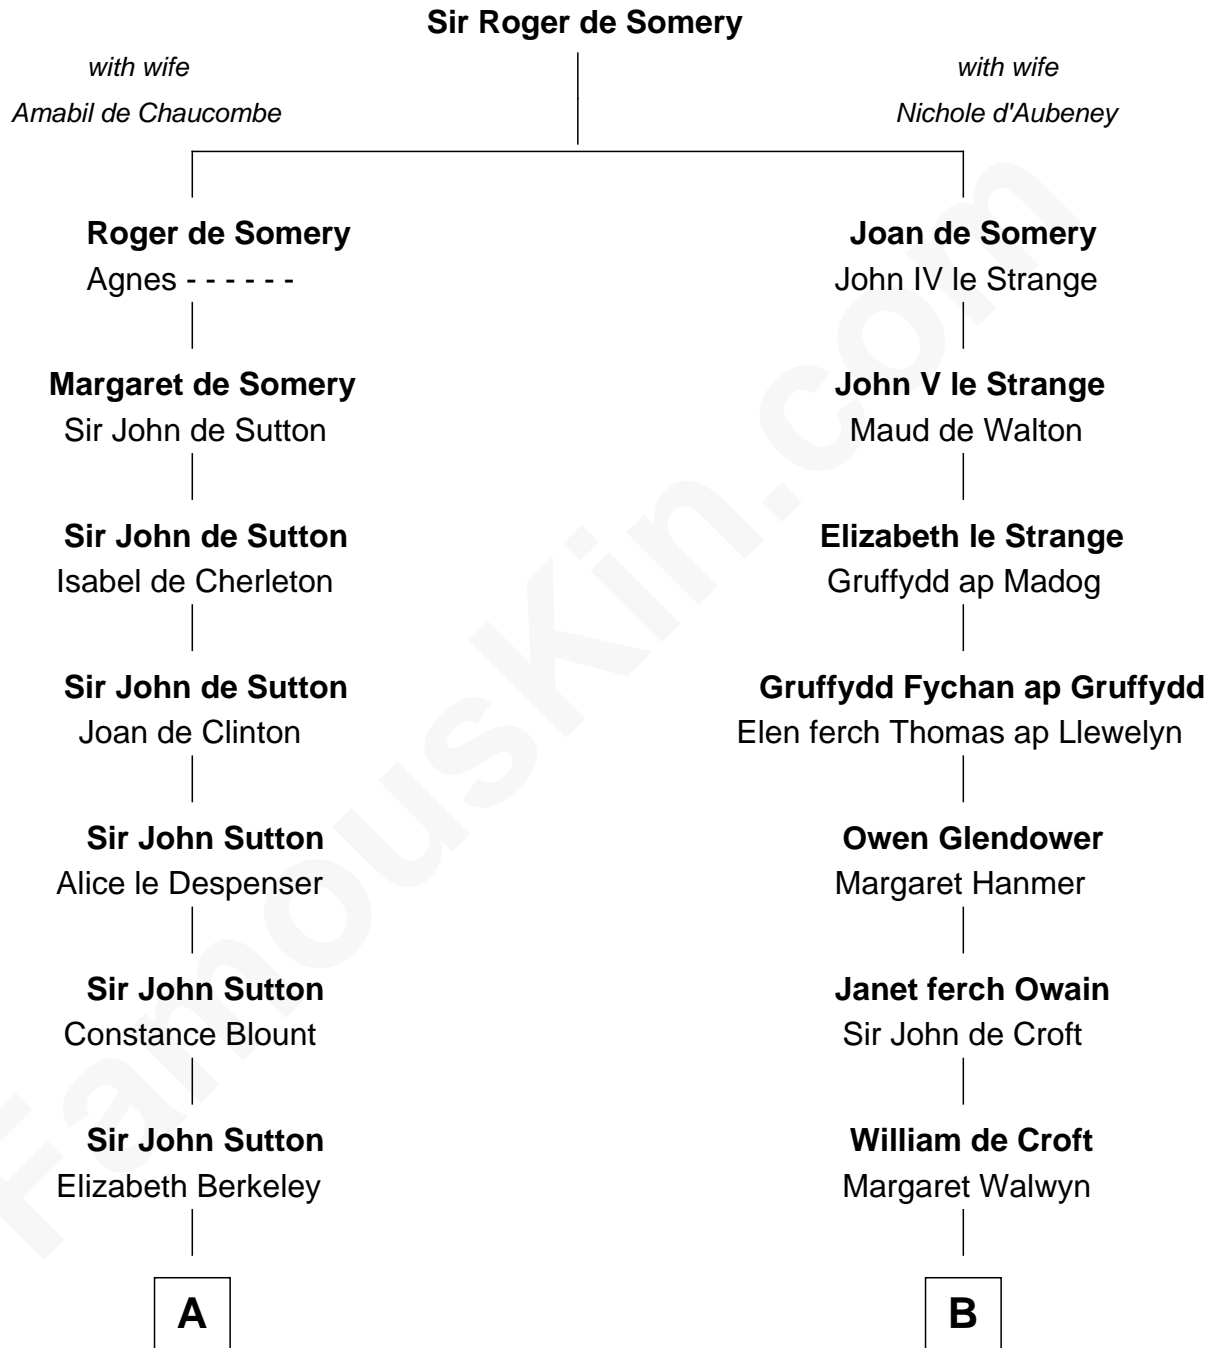

FamousKin.com Relationship Chart of

Marjorie Post

Founder of General Foods

19th cousin of

Lytton Strachey

Author and Co-Founder of Bloomsbury Group

C

Caroline Cushman Lathrop

Charles Rollin Post

Charles William Post

Elle Letitia Merriweather

Marjorie Post

Founder of General Foods

D

Edward Strachey

Julia Woodburn Kirkpatrick