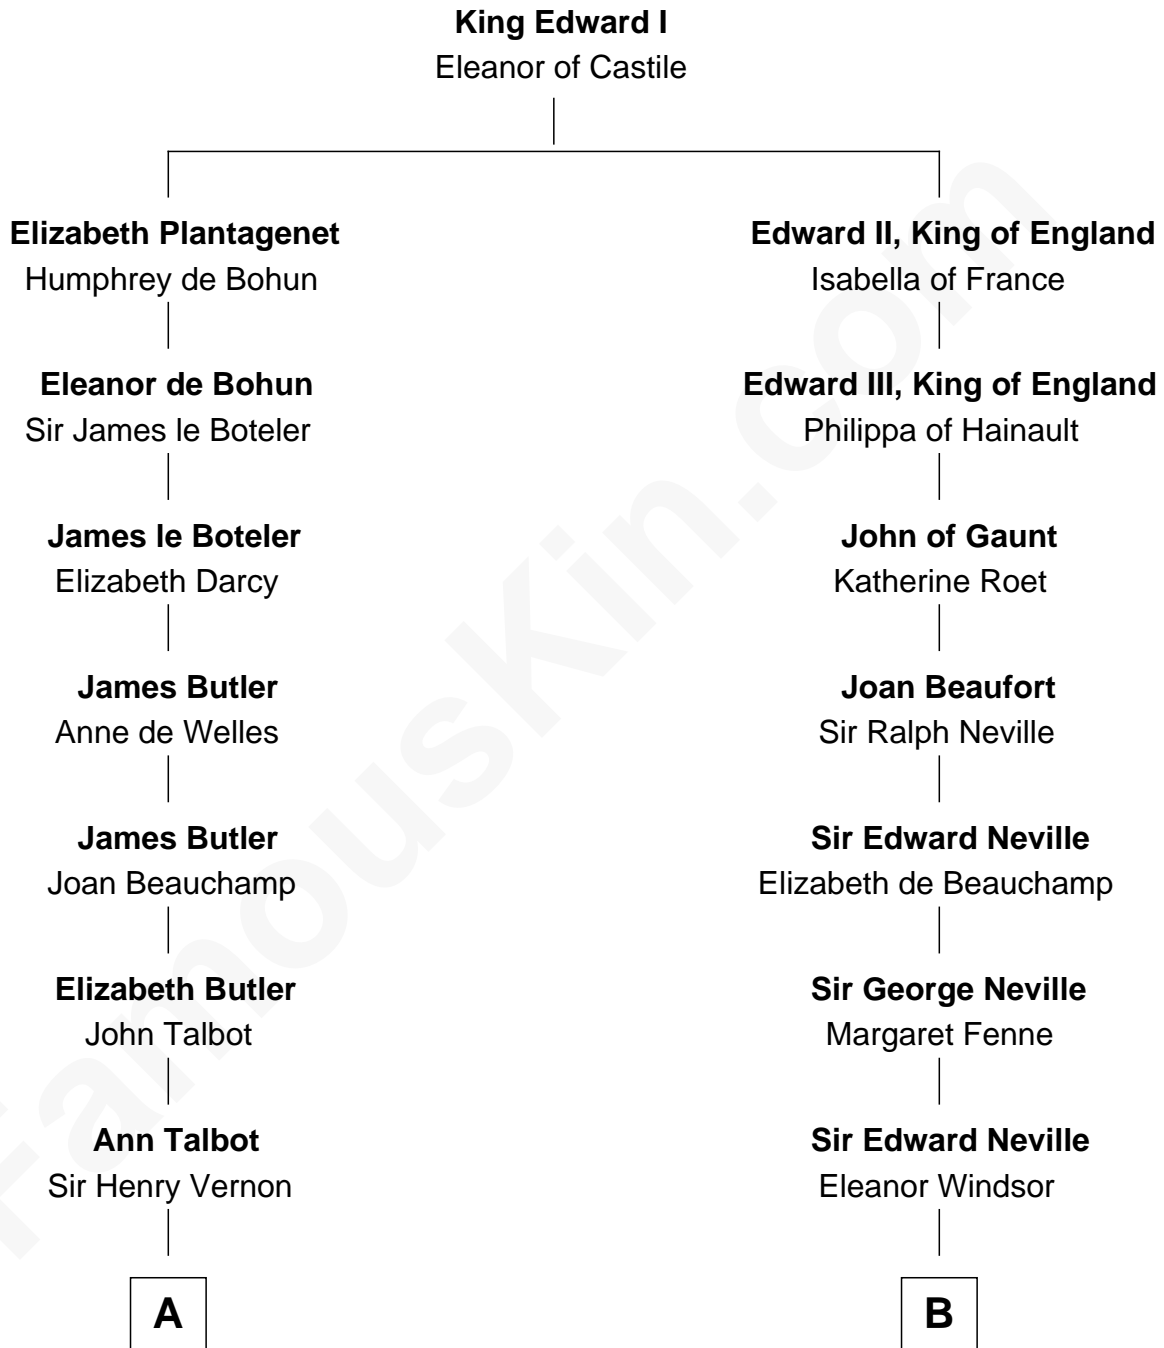

FamousKin.com Relationship Chart of

Marjorie Post

Founder of General Foods

17th cousin 2 times removed of

Lytton Strachey

Author and Co-Founder of Bloomsbury Group

C

—
Caroline Cushman Lathrop

Charles Rollin Post

—
Charles William Post

Elle Letitia Merriweather

—
Marjorie Post

Founder of General Foods

FamousKin.com