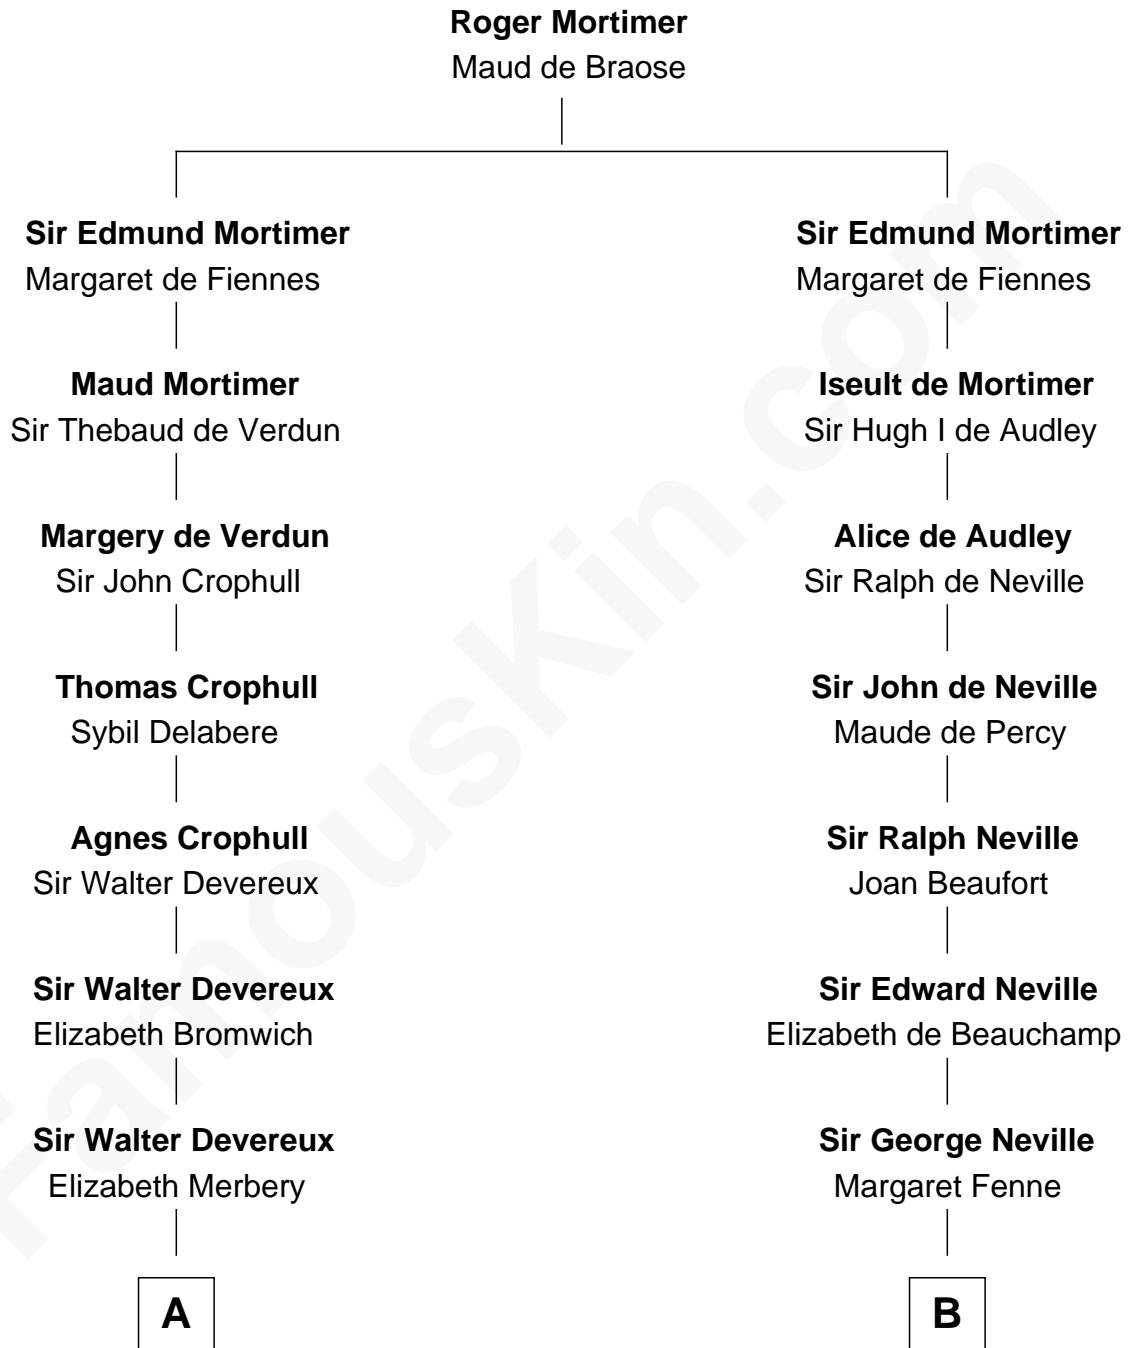

FamousKin.com Relationship Chart of

Marjorie Post

Founder of General Foods

18th cousin 3 times removed of

Lytton Strachey

Author and Co-Founder of Bloomsbury Group

C

Azel Lathrop
Elizabeth Hyde

Erastus Lathrop
Sarah Bailey

Caroline Cushman Lathrop
Charles Rollin Post

Charles William Post
Elle Letitia Merriweather

Marjorie Post
Founder of General Foods

D

Sir Richard Strachey
Jane Maria Grant

Lytton Strachey
British Author