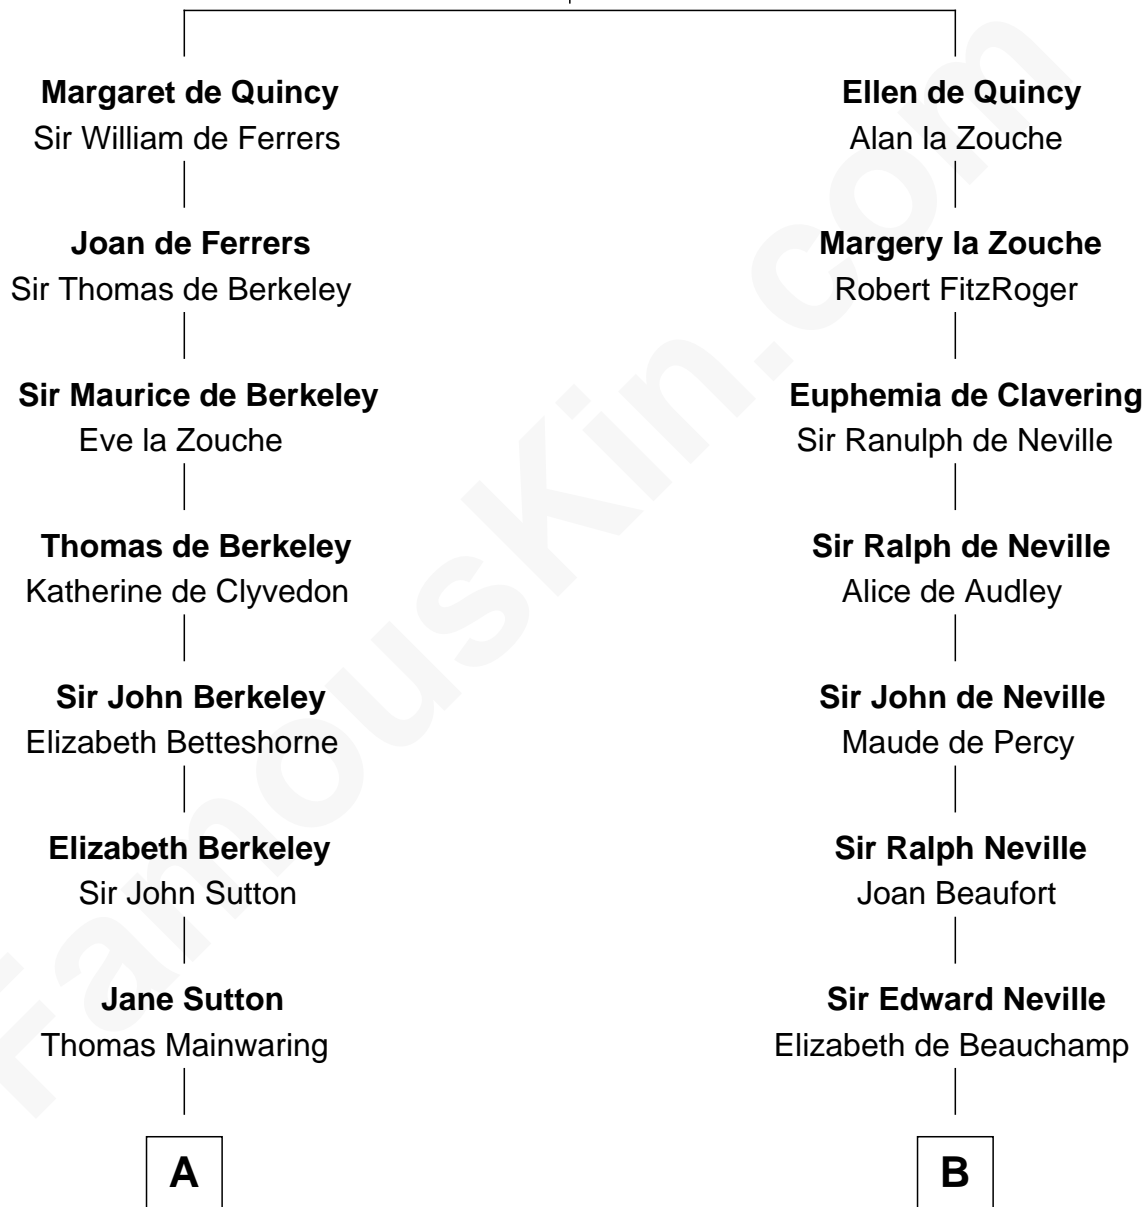

Sir Roger de Quincy
Helen of Galloway