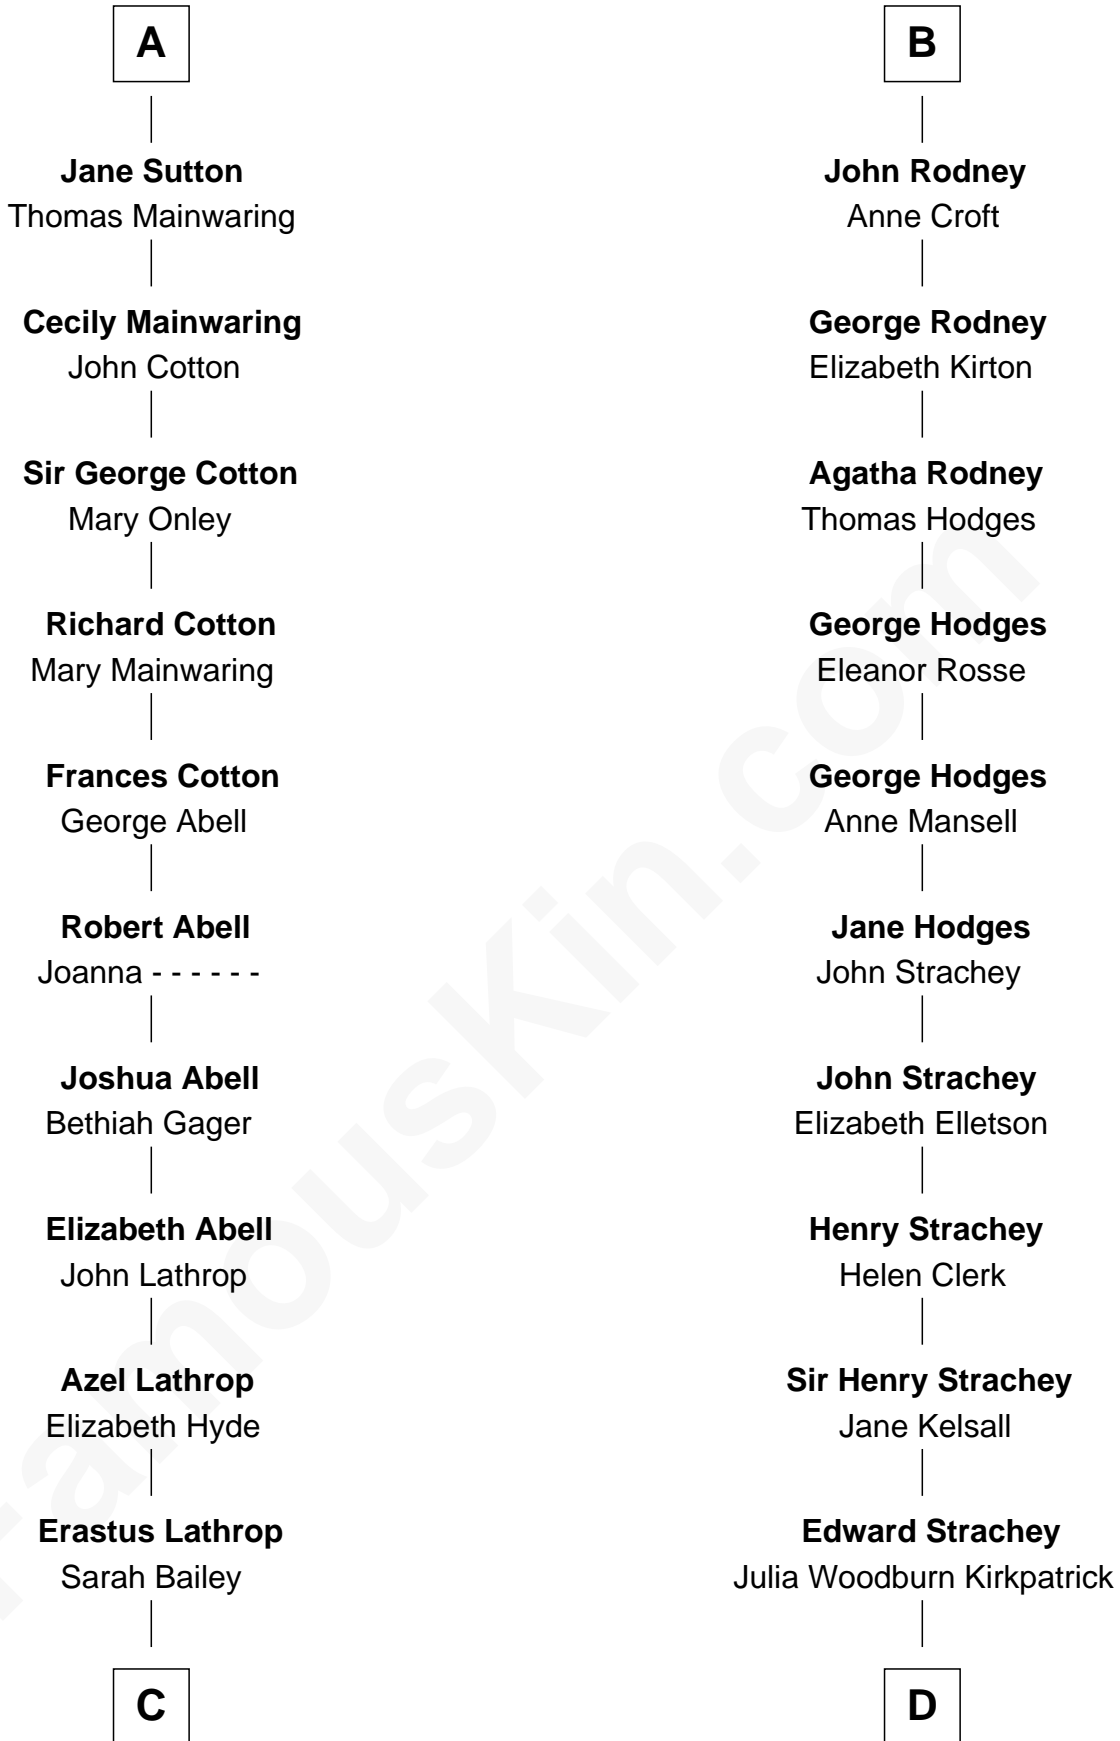

# FamousKin.com Relationship Chart of

**Marjorie Post**

*Founder of General Foods*

18th cousin 1 time removed of

**Lytton Strachey**

*Author and Co-Founder of Bloomsbury Group*

**Sir Hugh le Despencer**

Aveline Basset

**Alice le Despenser**

Sir John Sutton

**Sir John Sutton**

Constance Blount

**Sir John Sutton**

Elizabeth Berkeley

**A**

**Eleanor le Despencer**

Sir Walter Hungerford

**Margaret Hungerford**

Sir Walter Rodney

**Thomas Rodney**

Isabel - - - - -

**B**

**C**

**Caroline Cushman Lathrop**

Charles Rollin Post

**Charles William Post**

Elle Letitia Merriweather

**Marjorie Post**

*Founder of General Foods*

**D**

**Sir Richard Strachey**

Jane Maria Grant