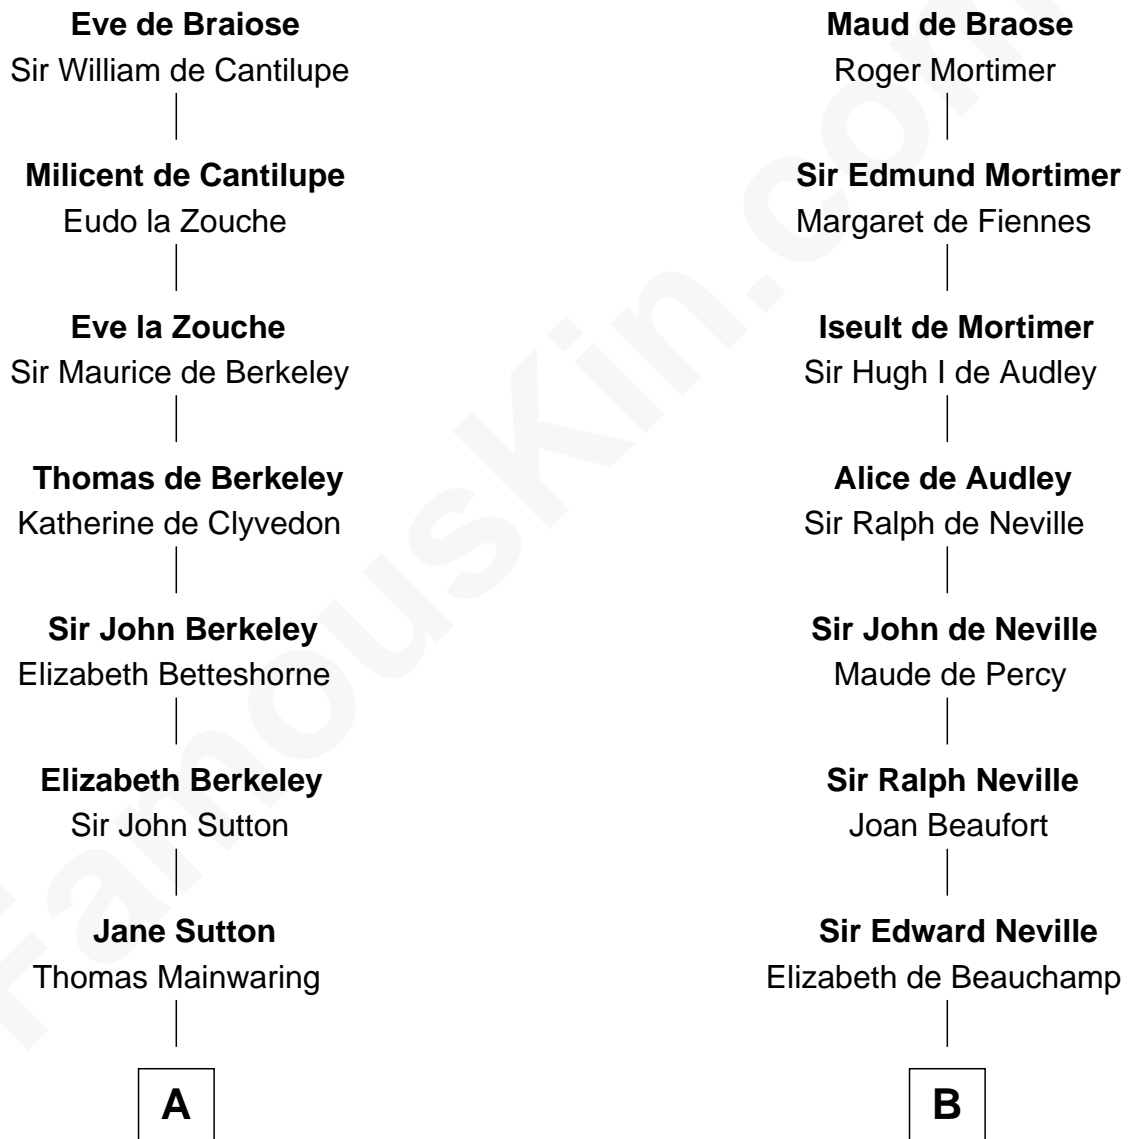

# FamousKin.com Relationship Chart of

**Marjorie Post**

*Founder of General Foods*

18th cousin 1 time removed of

**Lytton Strachey**

*Author and Co-Founder of Bloomsbury Group*

**William de Braiose**

Eva Marshal

**C**

**Charles William Post**  
Elle Letitia Merriweather

**Marjorie Post**  
*Founder of General Foods*

**D**

**Edward Strachey**  
Julia Woodburn Kirkpatrick

**Sir Richard Strachey**  
Jane Maria Grant

**Lytton Strachey**  
*British Author*