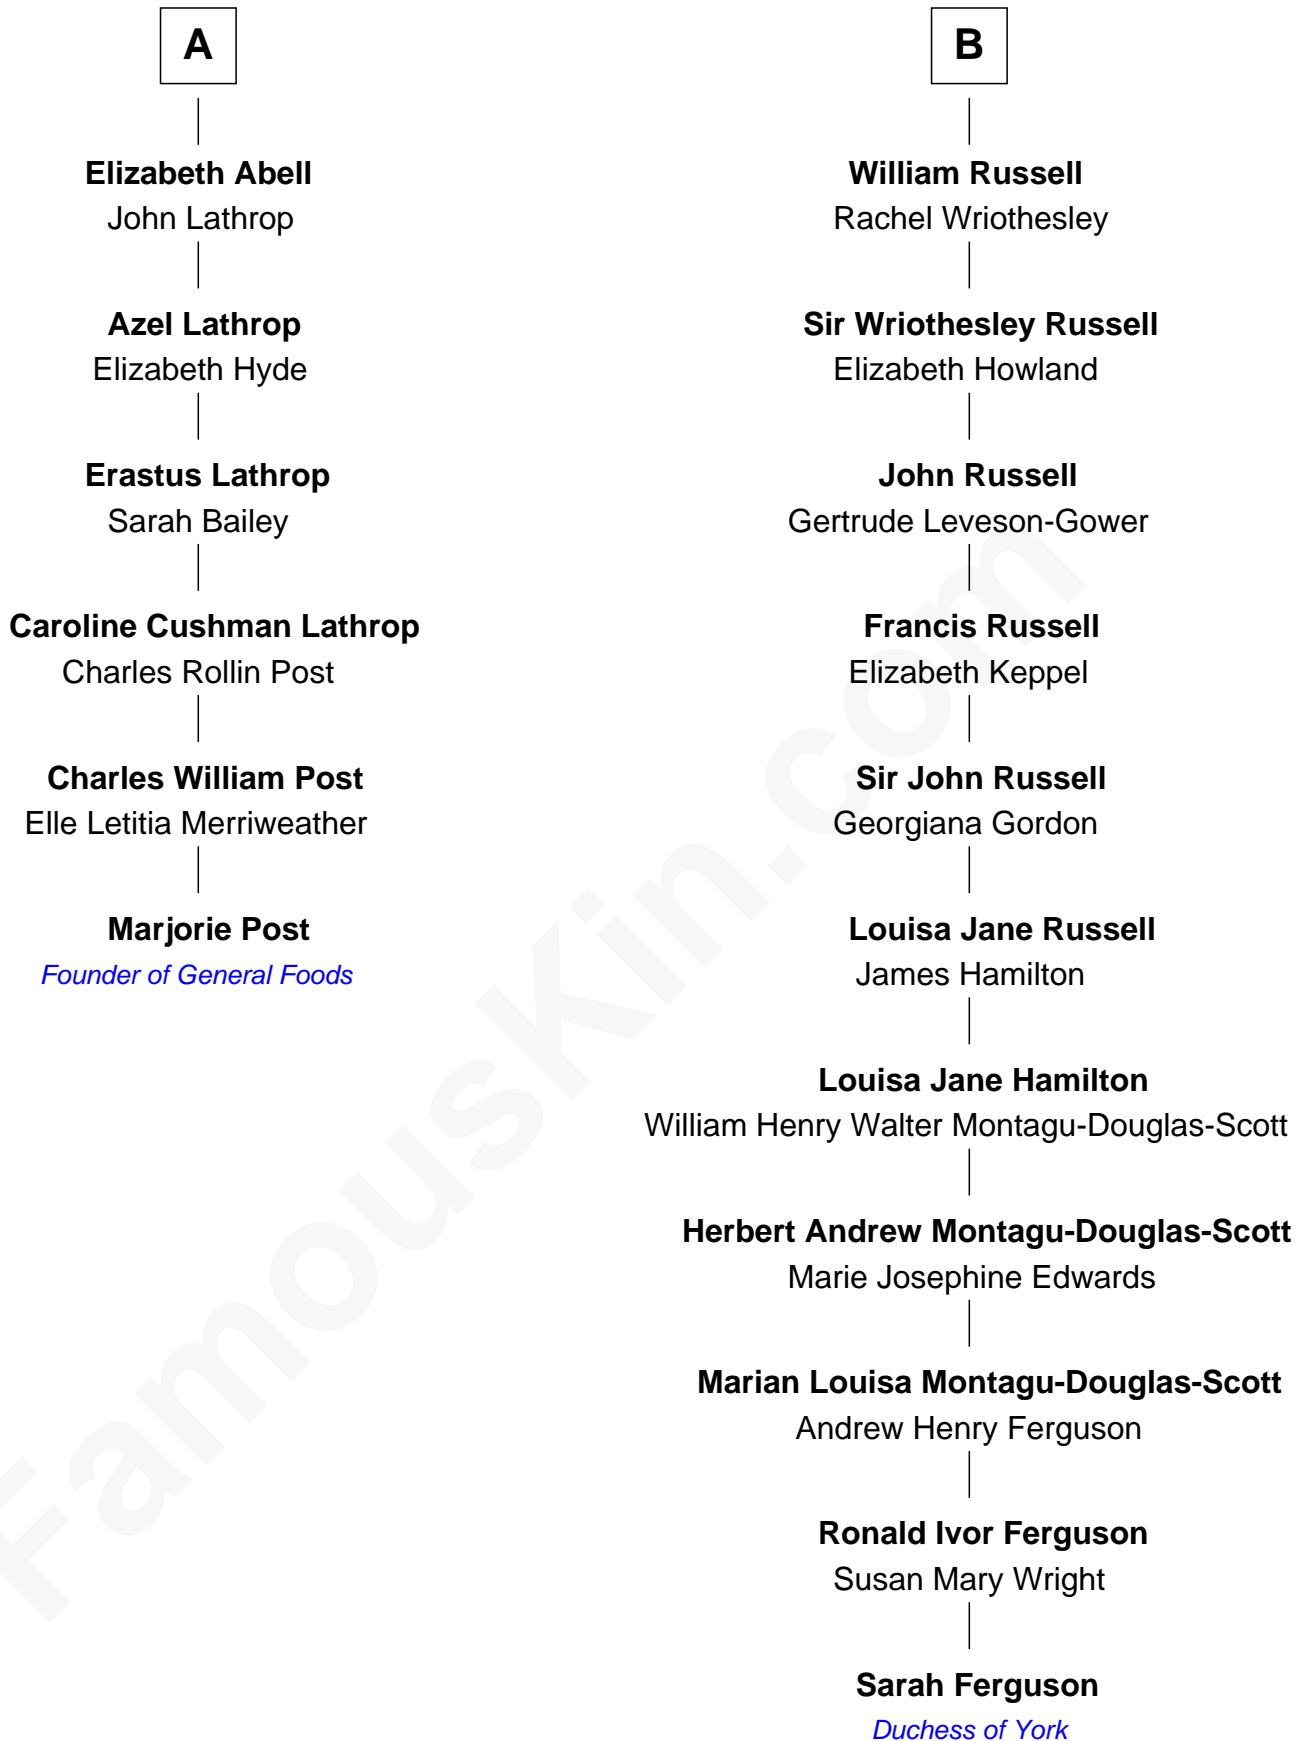

FamousKin.com Relationship Chart of

Marjorie Post

Founder of General Foods

12th cousin 5 times removed of

Sarah Ferguson

Duchess of York

Sir John Sutton
Elizabeth Berkeley

Jane Sutton
Thomas Mainwaring

Cecily Mainwaring
John Cotton

Sir George Cotton
Mary Onley

Richard Cotton
Mary Mainwaring

Frances Cotton
George Abell

Robert Abell
Joanna - - - - -

Joshua Abell
Bethiah Gager

A

Sir John Sutton Dudley
Elizabeth Bramshot

Edmund Dudley
Elizabeth Grey

Elizabeth Dudley
William Stourton

Ursula Stourton
Sir Edward Clinton

Frances Clinton
Giles Brydges

Catherine Brydges
Francis Russell

Sir William Russell
Anne Carr

B

Sarah Ferguson photo by [Norbert Aepli](#) [\(CC BY 3.0\)](#)