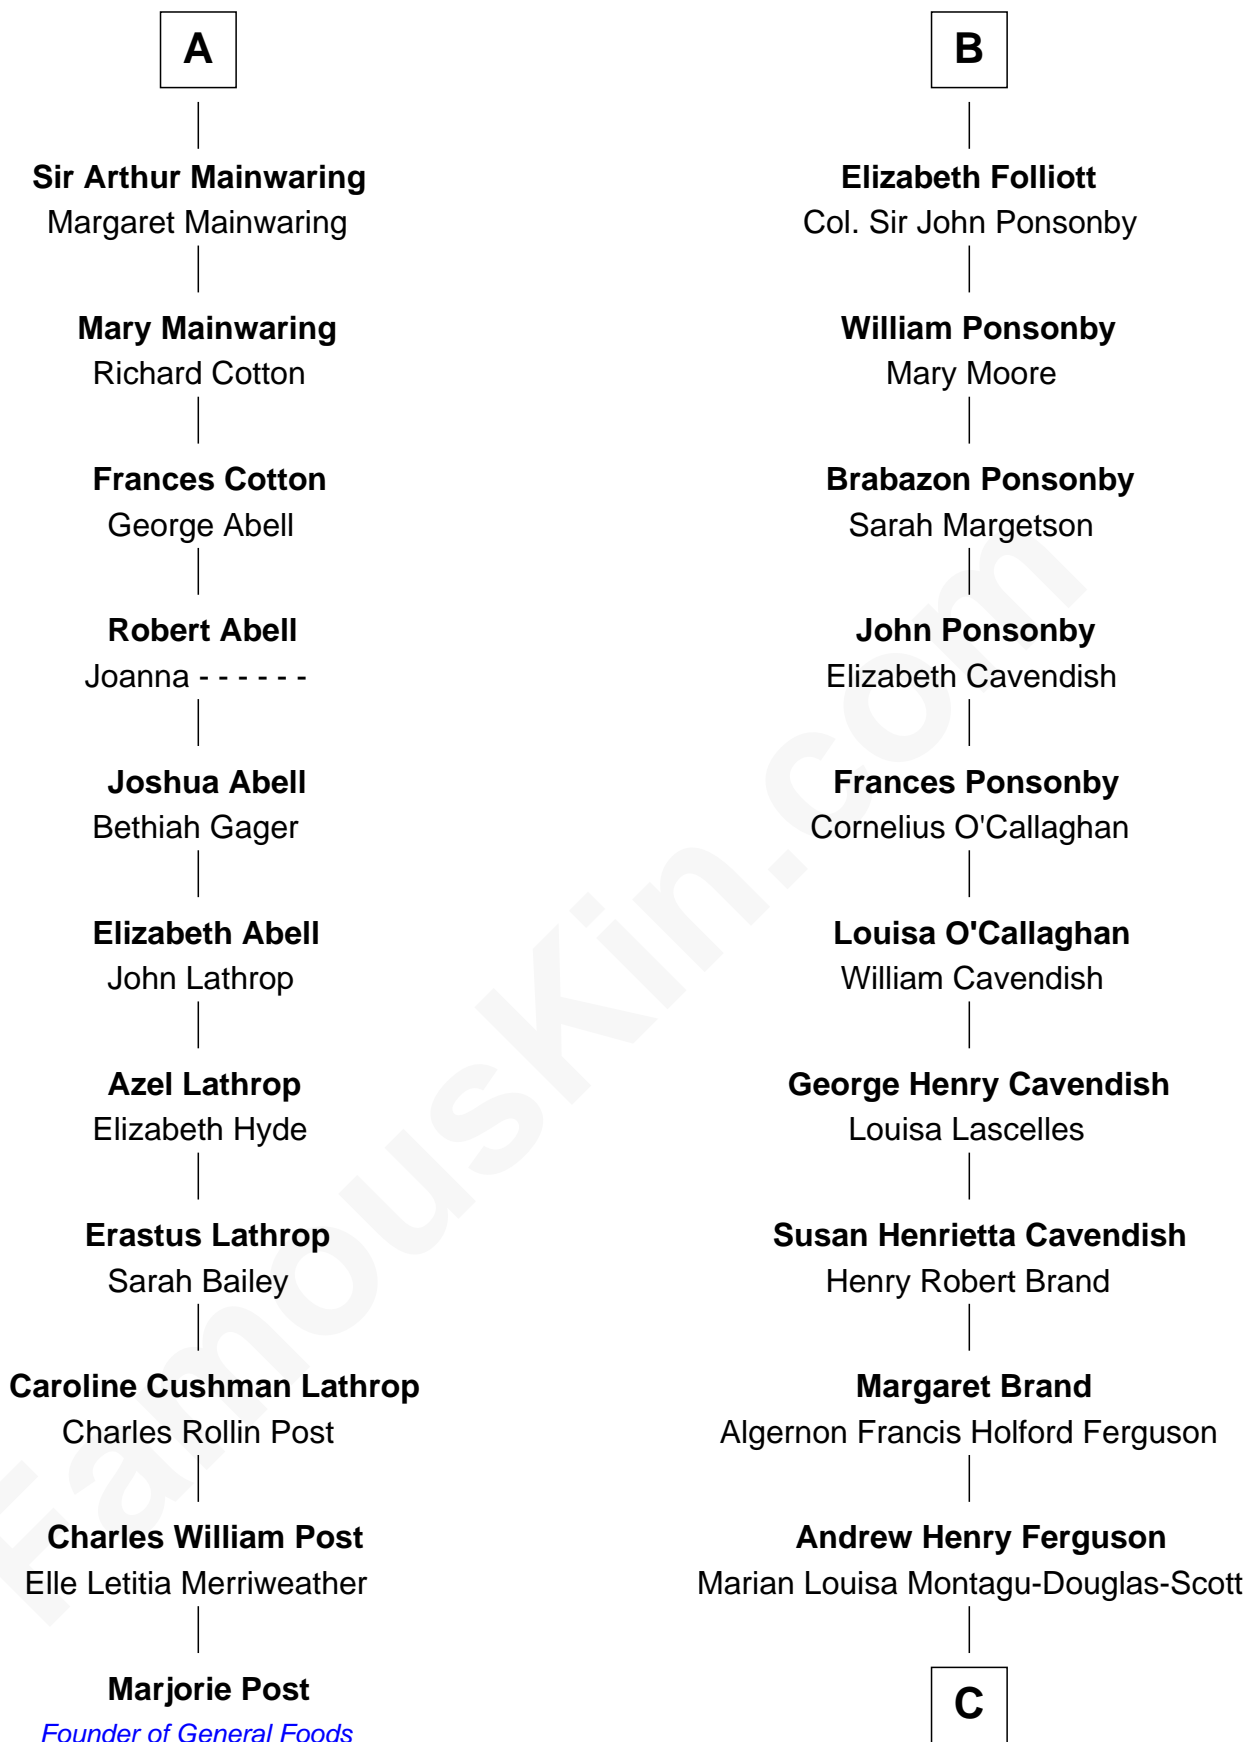

FamousKin.com Relationship Chart of

Marjorie Post

Founder of General Foods

17th cousin 1 time removed of

Sarah Ferguson

Duchess of York

John de Mowbray
Elizabeth de Segrave

C

Ronald Ivor Ferguson
Susan Mary Wright

Sarah Ferguson
Duchess of York

FamousKin.com