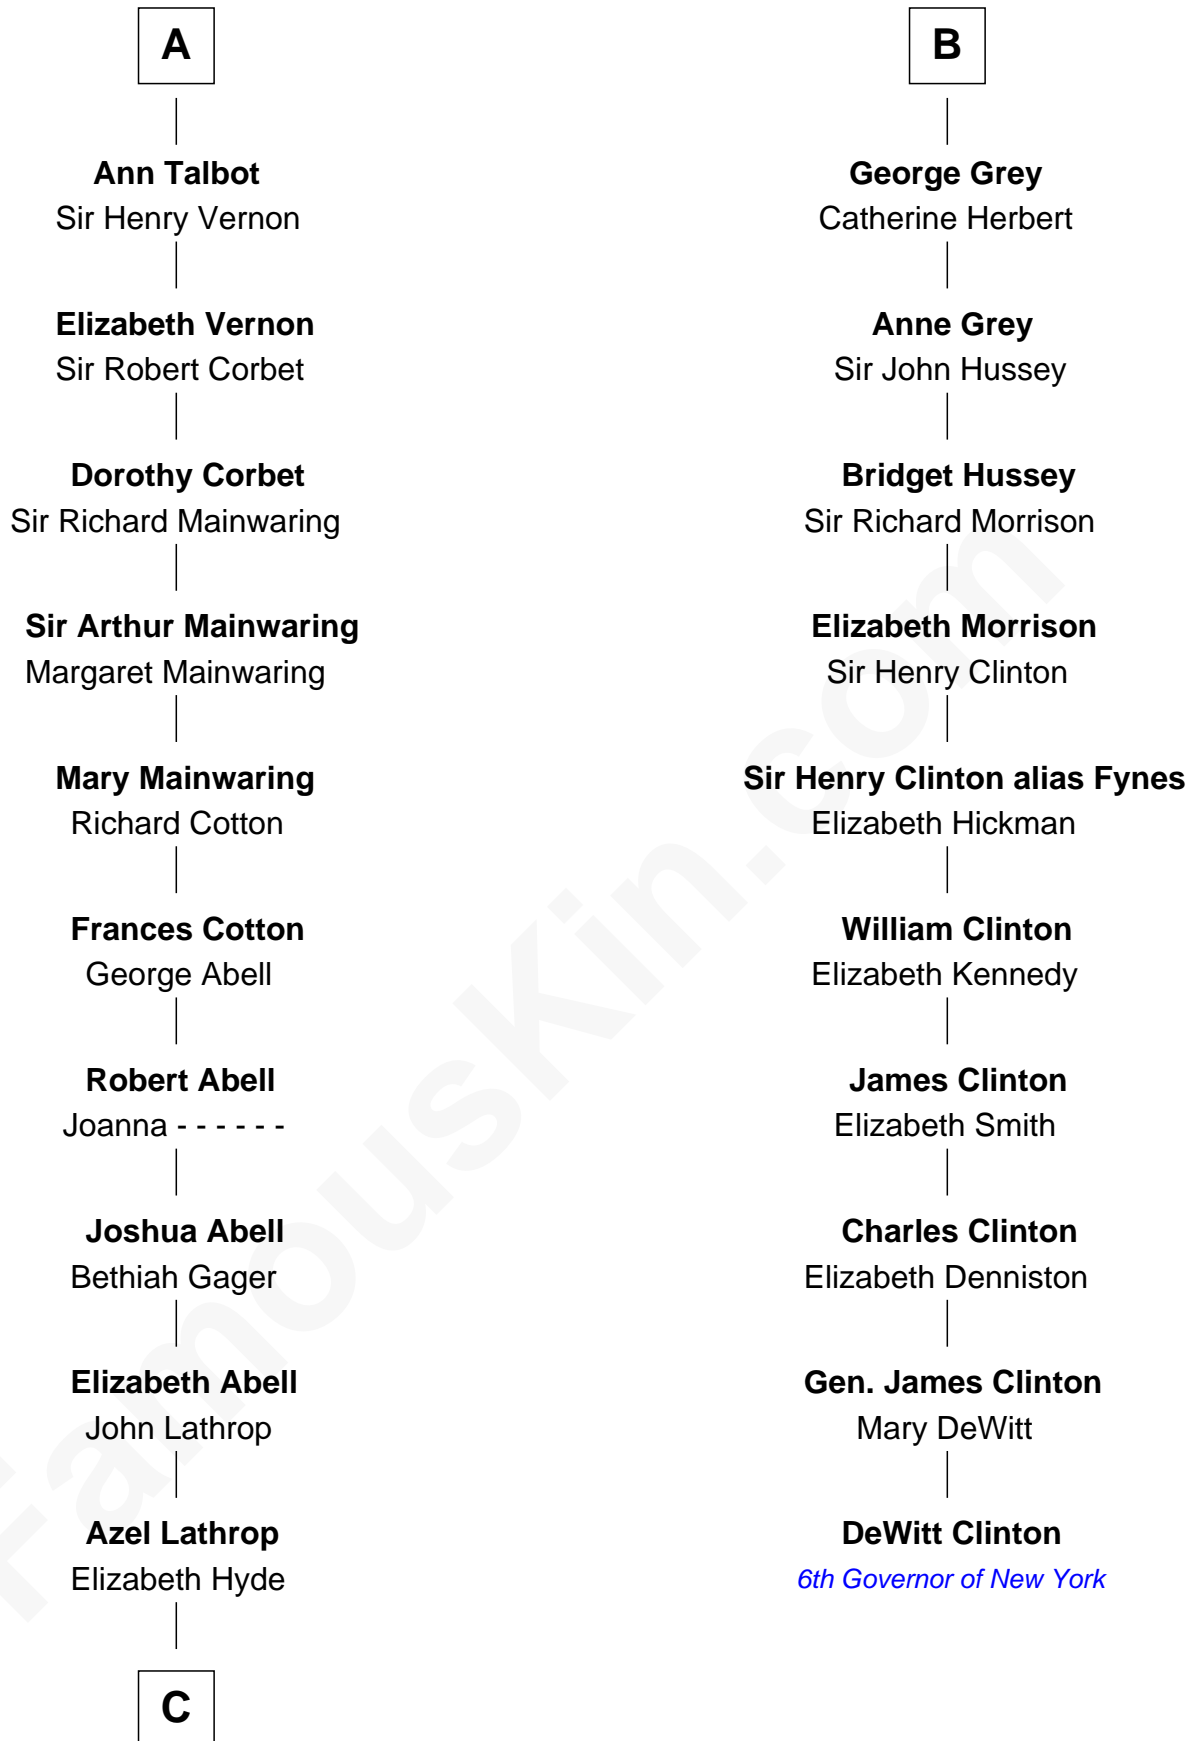

FamousKin.com Relationship Chart of

Marjorie Post

Founder of General Foods

16th cousin 4 times removed of

DeWitt Clinton

6th Governor of New York

Sir Humphrey de Bohun

Maud of Eu

C

Erastus Lathrop

Sarah Bailey

Caroline Cushman Lathrop

Charles Rollin Post

Charles William Post

Elle Letitia Merriweather

Marjorie Post