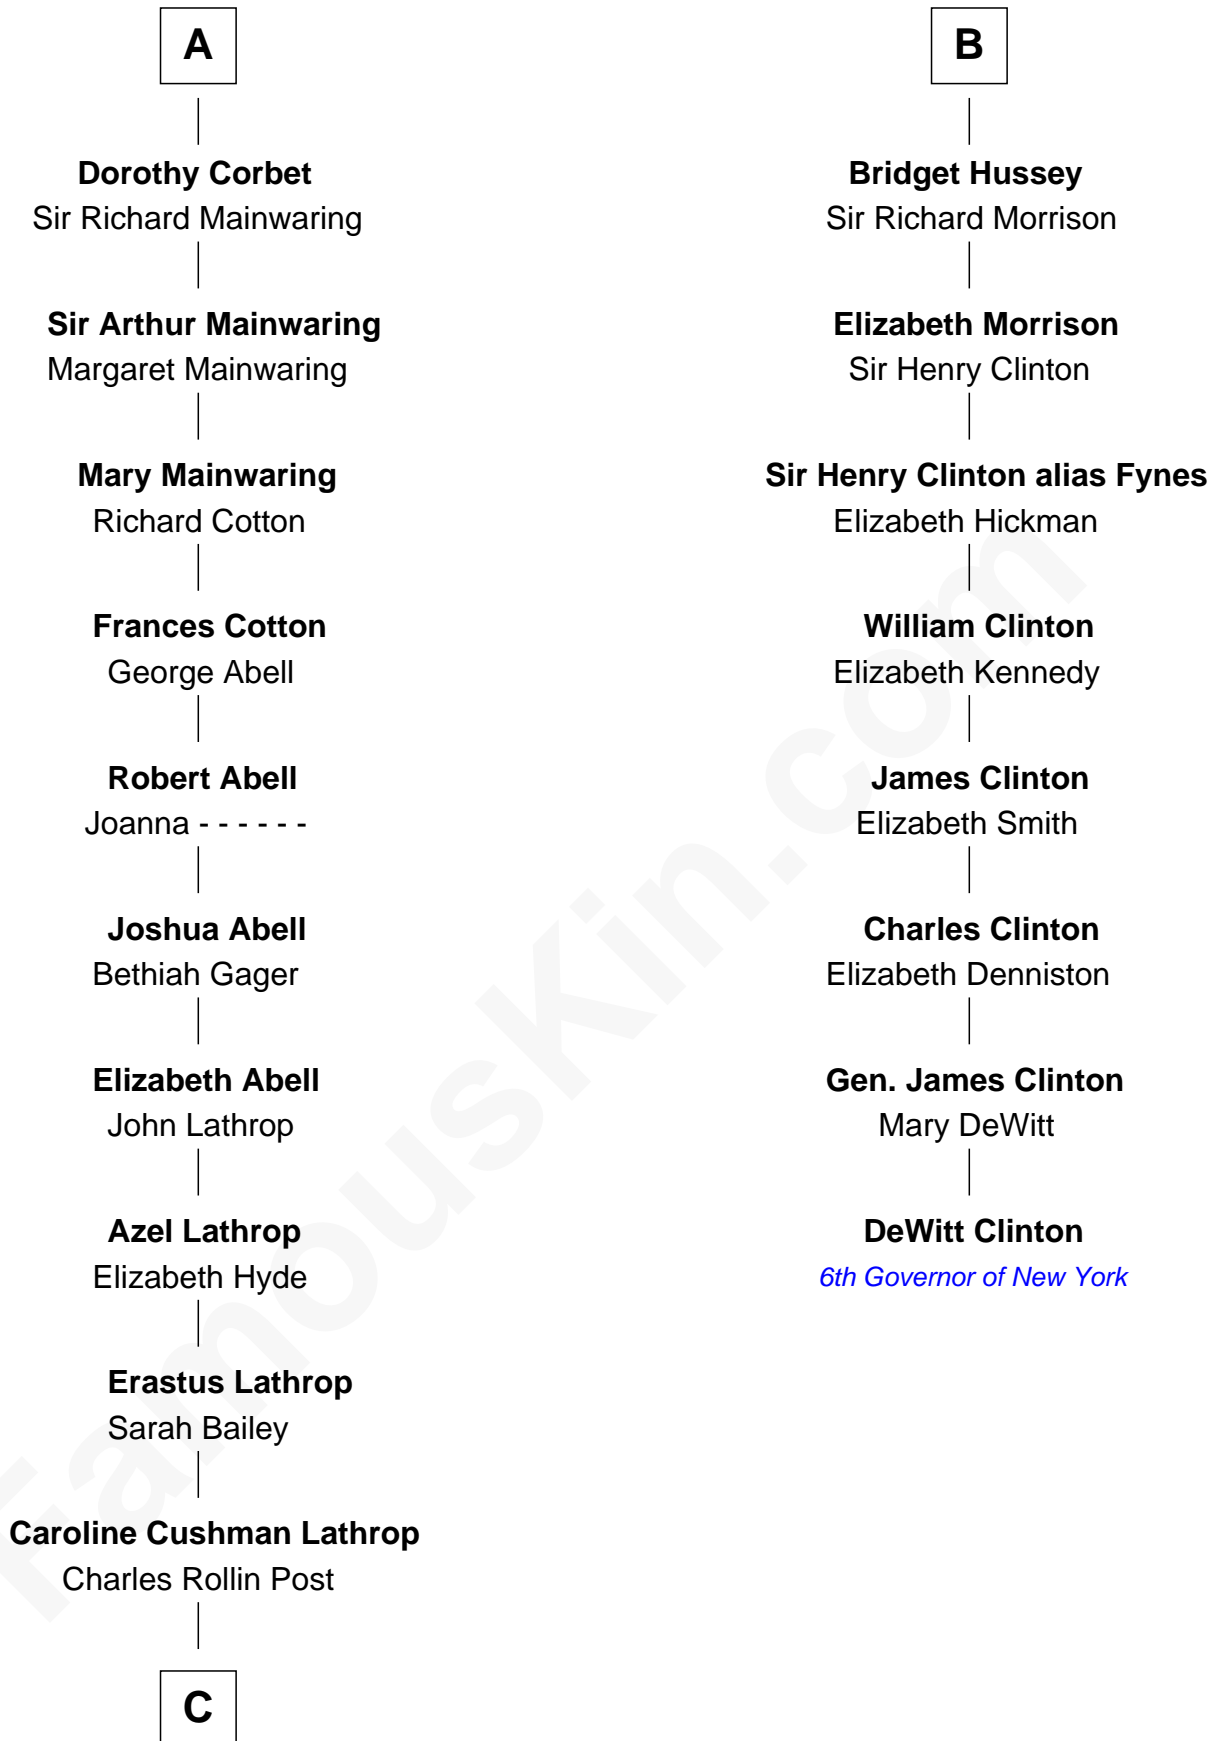

FamousKin.com Relationship Chart of

Marjorie Post

Founder of General Foods

14th cousin 4 times removed of

DeWitt Clinton

6th Governor of New York

C

Charles William Post
Elle Letitia Merriweather

Marjorie Post
Founder of General Foods

FamousKin.com