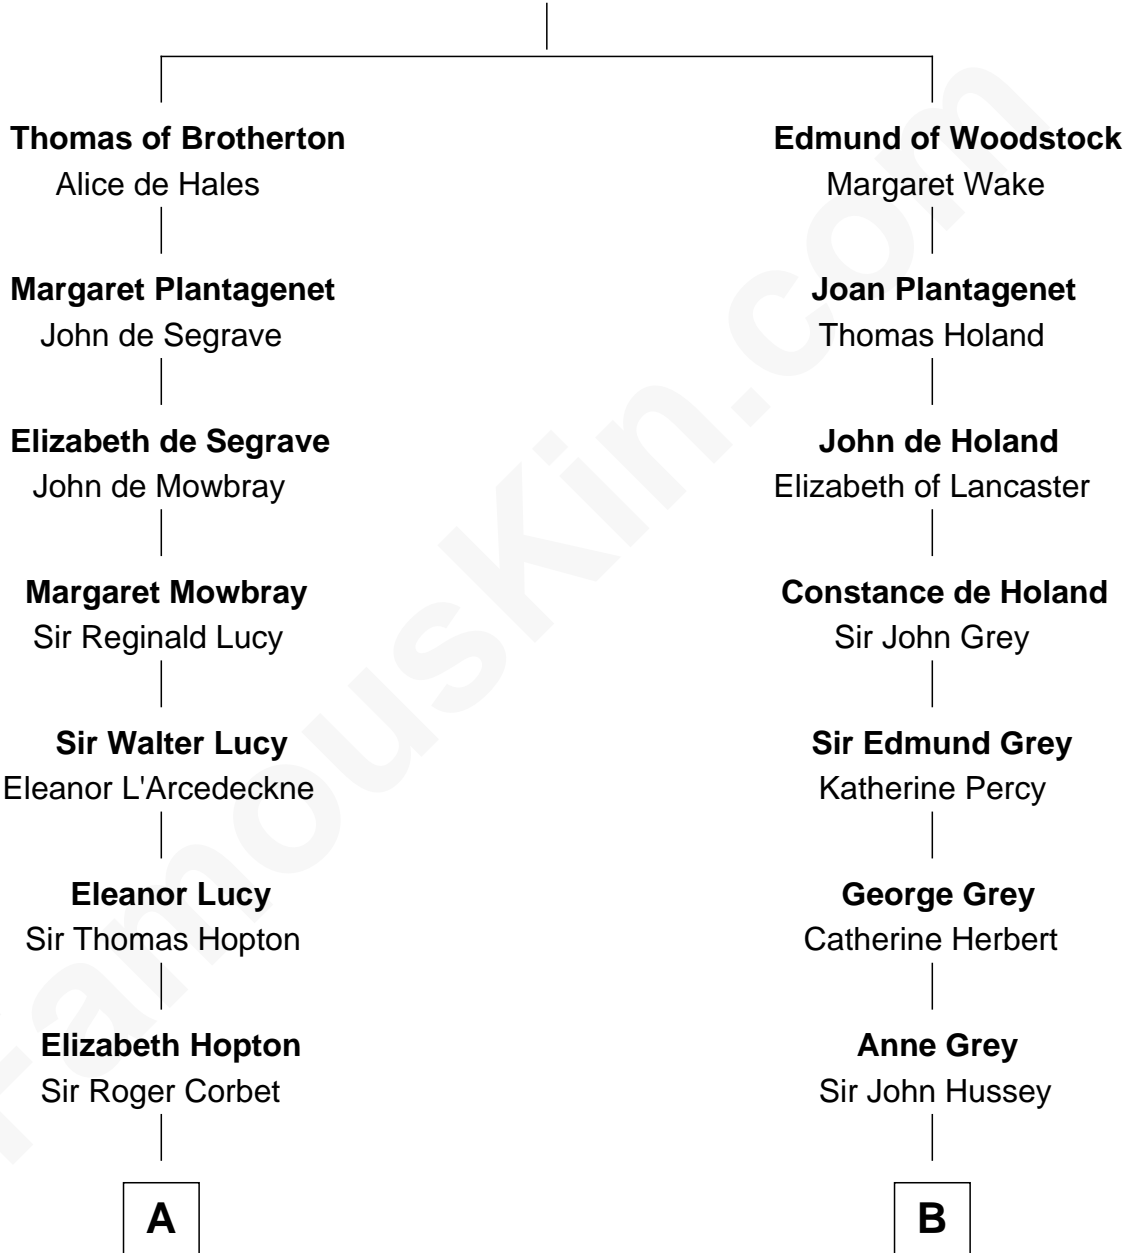

FamousKin.com Relationship Chart of

Marjorie Post

Founder of General Foods

14th cousin 6 times removed of

DeWitt Clinton

6th Governor of New York

Margaret of France
Edward I, King of England

C

Erastus Lathrop

Sarah Bailey

Caroline Cushman Lathrop

Charles Rollin Post

Charles William Post

Elle Letitia Merriweather

Marjorie Post

Founder of General Foods