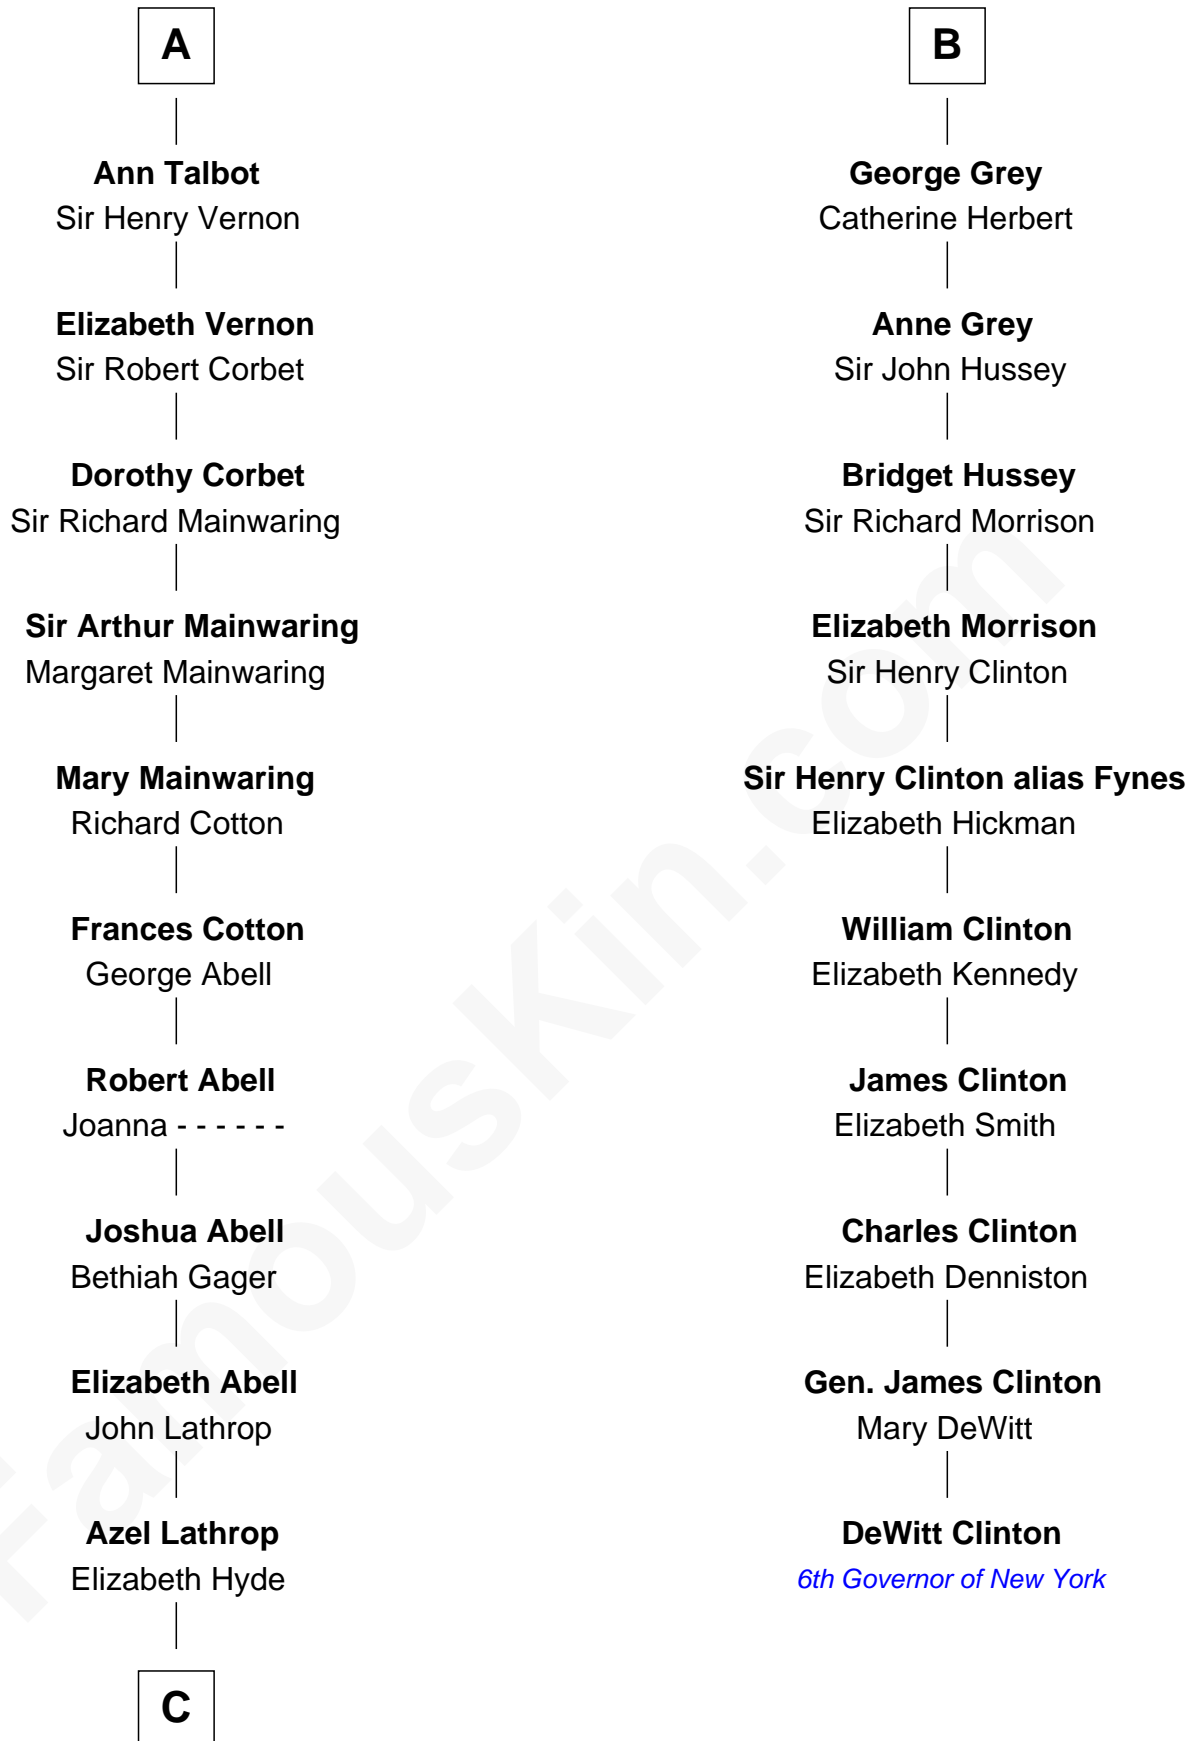

# FamousKin.com Relationship Chart of

**Marjorie Post**

*Founder of General Foods*

16th cousin 4 times removed of

**DeWitt Clinton**

*6th Governor of New York*

**Ferdinand III, King of Castile**

Joanna of Ponthieu

**Eleanor of Castile**  
Edward I, King of England

**Elizabeth Plantagenet**  
Humphrey de Bohun

**Eleanor de Bohun**  
Sir James le Boteler

**James le Boteler**  
Elizabeth Darcy

**James Butler**  
Anne de Welles

**James Butler**  
Joan Beauchamp

**Elizabeth Butler**  
John Talbot

**A**

**Eleanor of Castile**  
Edward I, King of England

**Edward II, King of England**  
Isabella of France

**Edward III, King of England**  
Philippa of Hainault

**John of Gaunt**  
Blanche of Lancaster

**Elizabeth of Lancaster**  
John de Holand

**Constance de Holand**  
Sir John Grey

**Sir Edmund Grey**  
Katherine Percy

**B**

**C**

Erastus Lathrop

Sarah Bailey