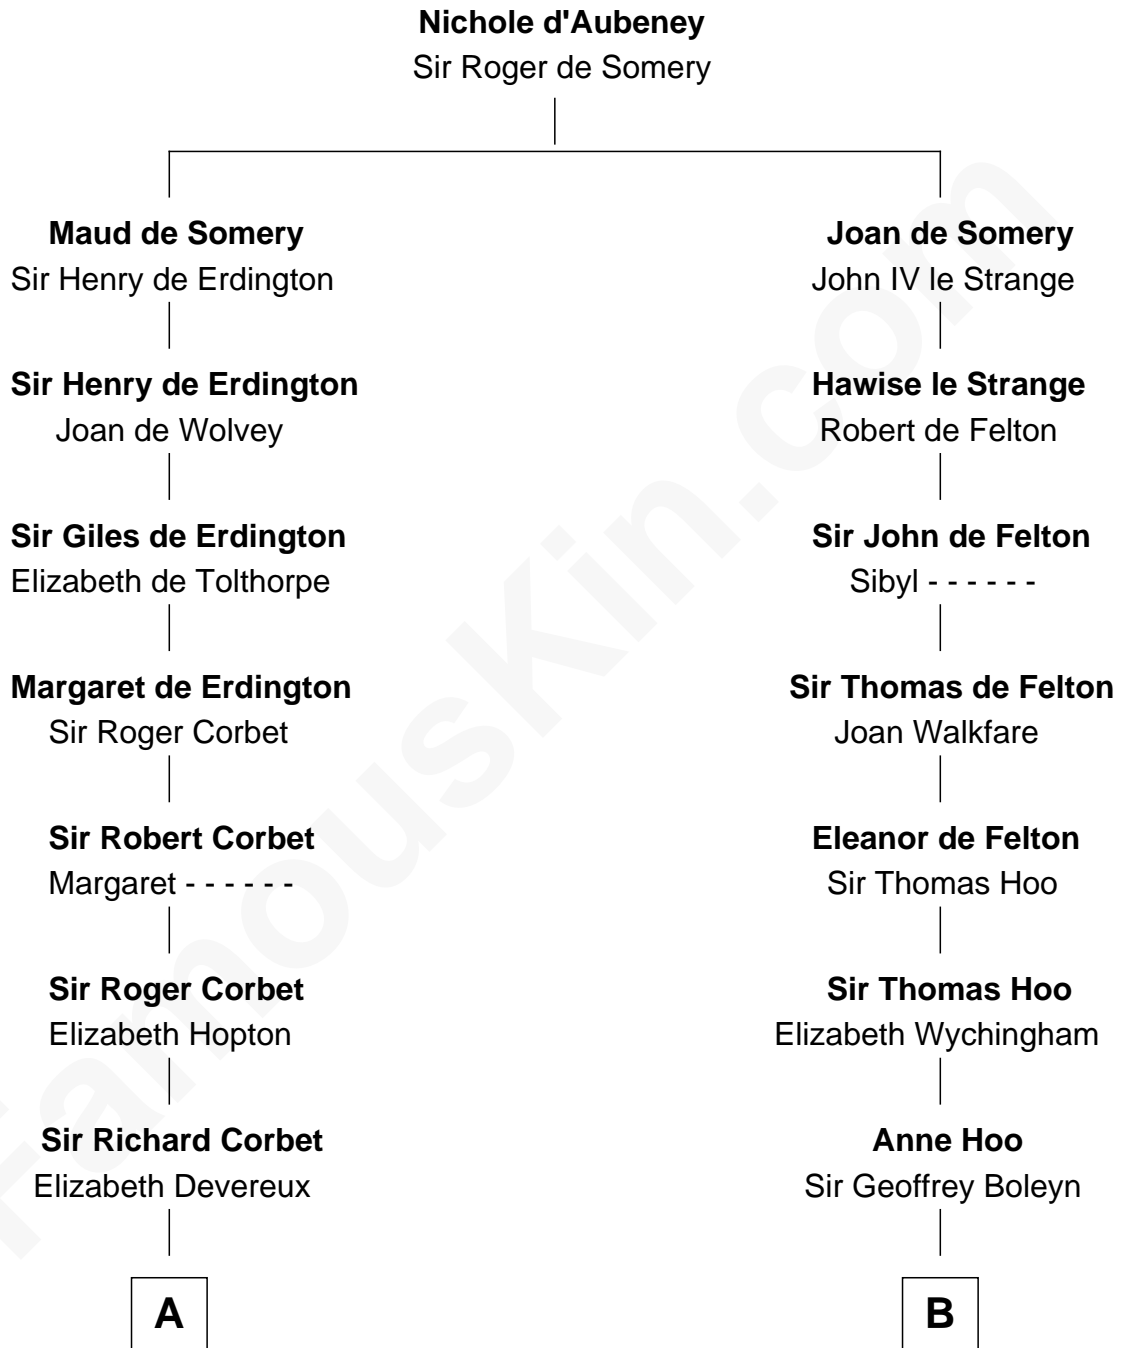

FamousKin.com Relationship Chart of

Marjorie Post

Founder of General Foods

19th cousin of

Lt. Gen. James Brudenell

Leader of the "Charge of the Light Brigade"

C

Caroline Cushman Lathrop

Charles Rollin Post

Charles William Post

Elle Letitia Merriweather

Marjorie Post

Founder of General Foods

D

Robert Brudenell

Anne Bishopp