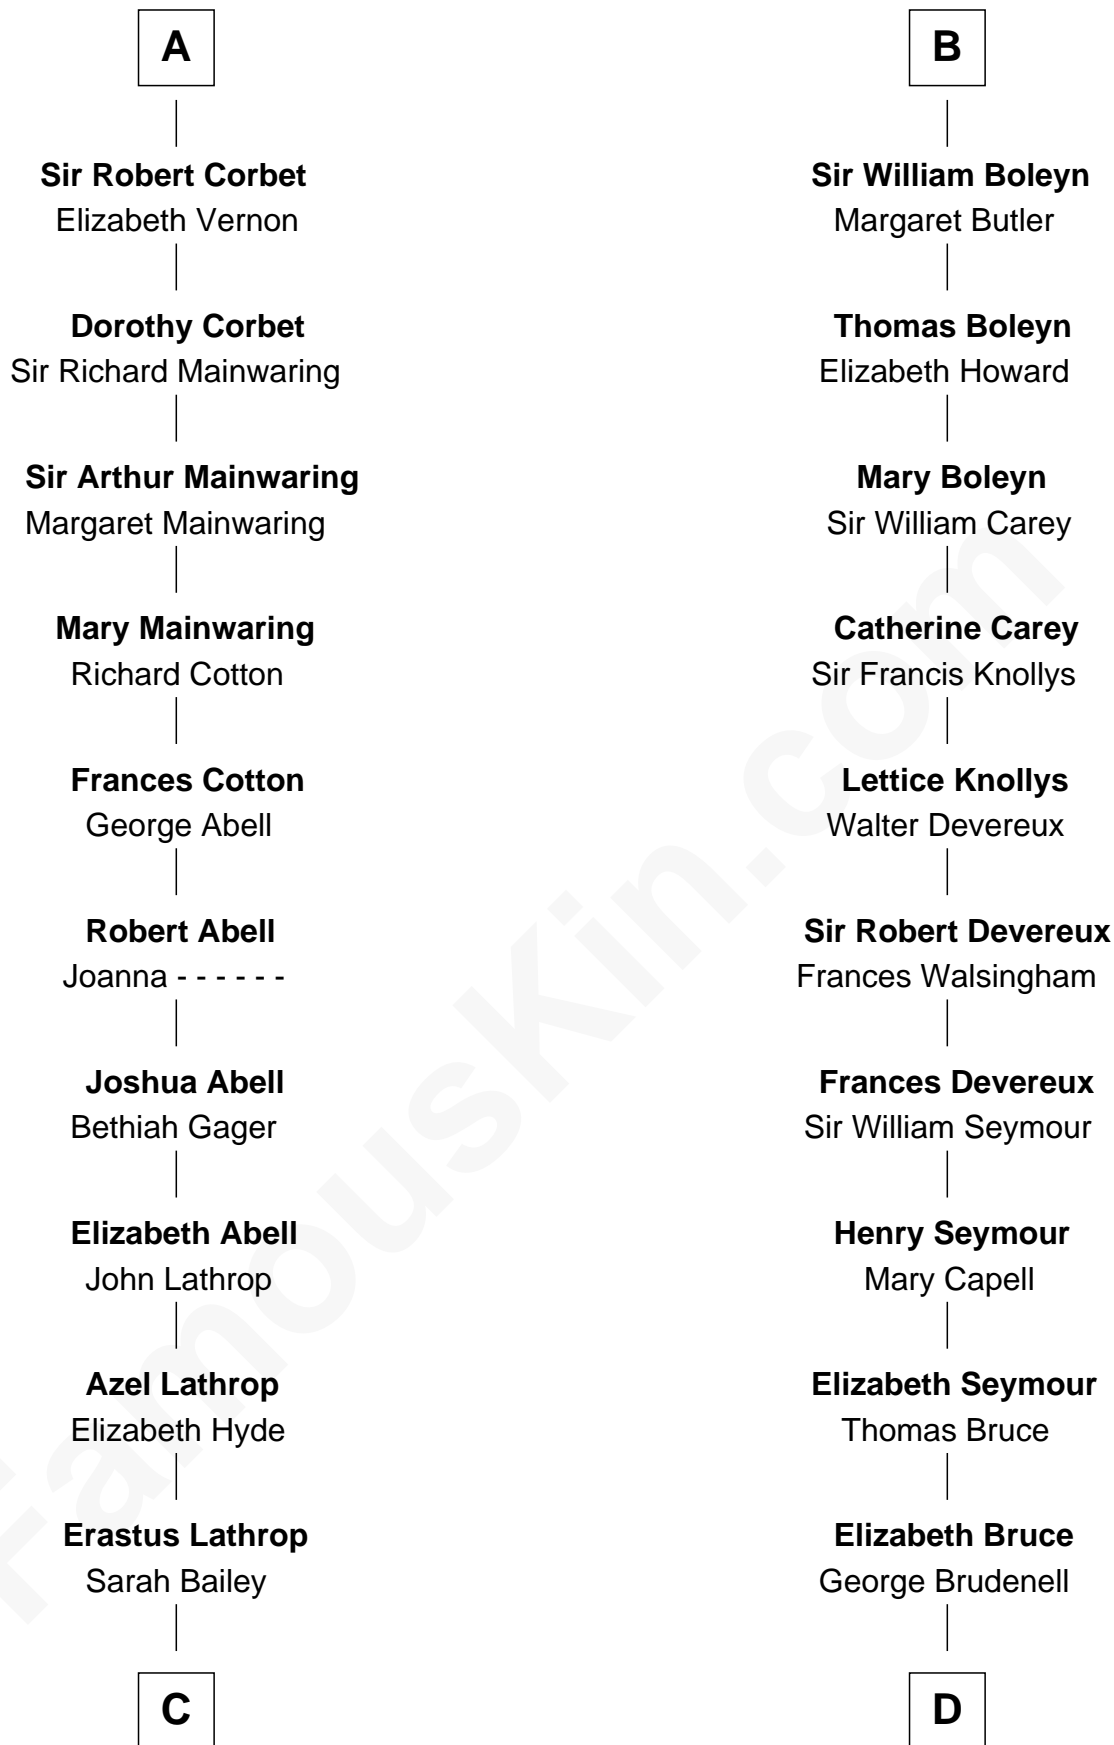

FamousKin.com Relationship Chart of

Marjorie Post

Founder of General Foods

19th cousin of

Lt. Gen. James Brudenell

Leader of the "Charge of the Light Brigade"

C

Caroline Cushman Lathrop

Charles Rollin Post

Charles William Post

Elle Letitia Merriweather

Marjorie Post

Founder of General Foods

D

Robert Brudenell

Anne Bishopp