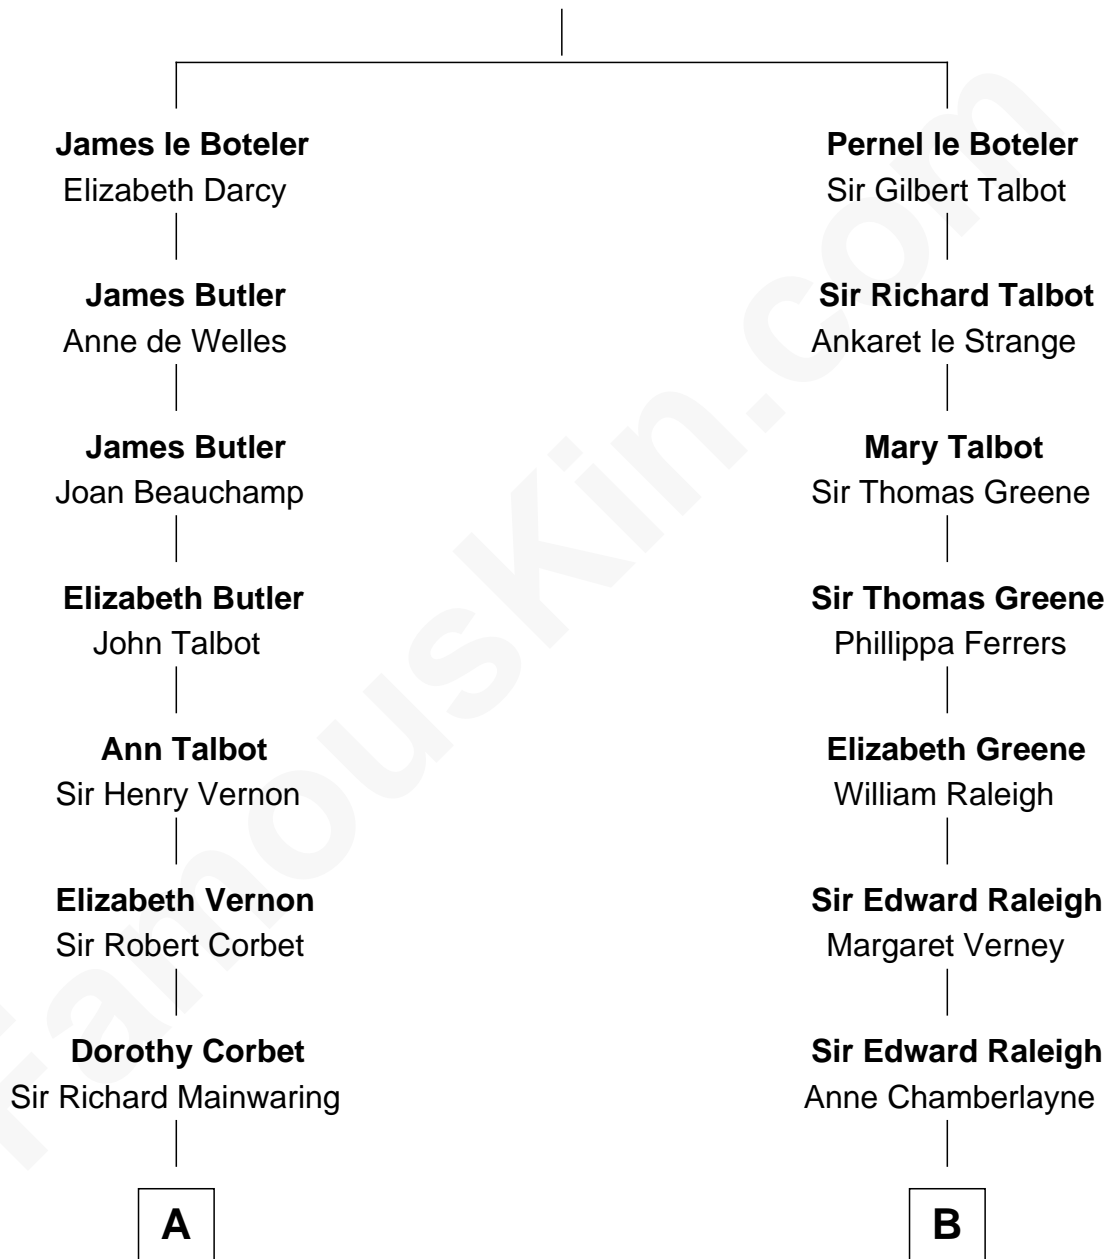

# FamousKin.com Relationship Chart of

**Marjorie Post**

*Founder of General Foods*

17th cousin 4 times removed of

**Erskine Childers**

*4th President of Ireland*

**Sir James le Boteler**

Eleanor de Bohun

C

**Mary Butler Bass**

Elisha Smith

**Cordelia Miller Smith**

William Robert Pearmain

**Margaret Cushing Pearmain**

Dr. Hamilton Osgood

**Mary Alden Osgood**