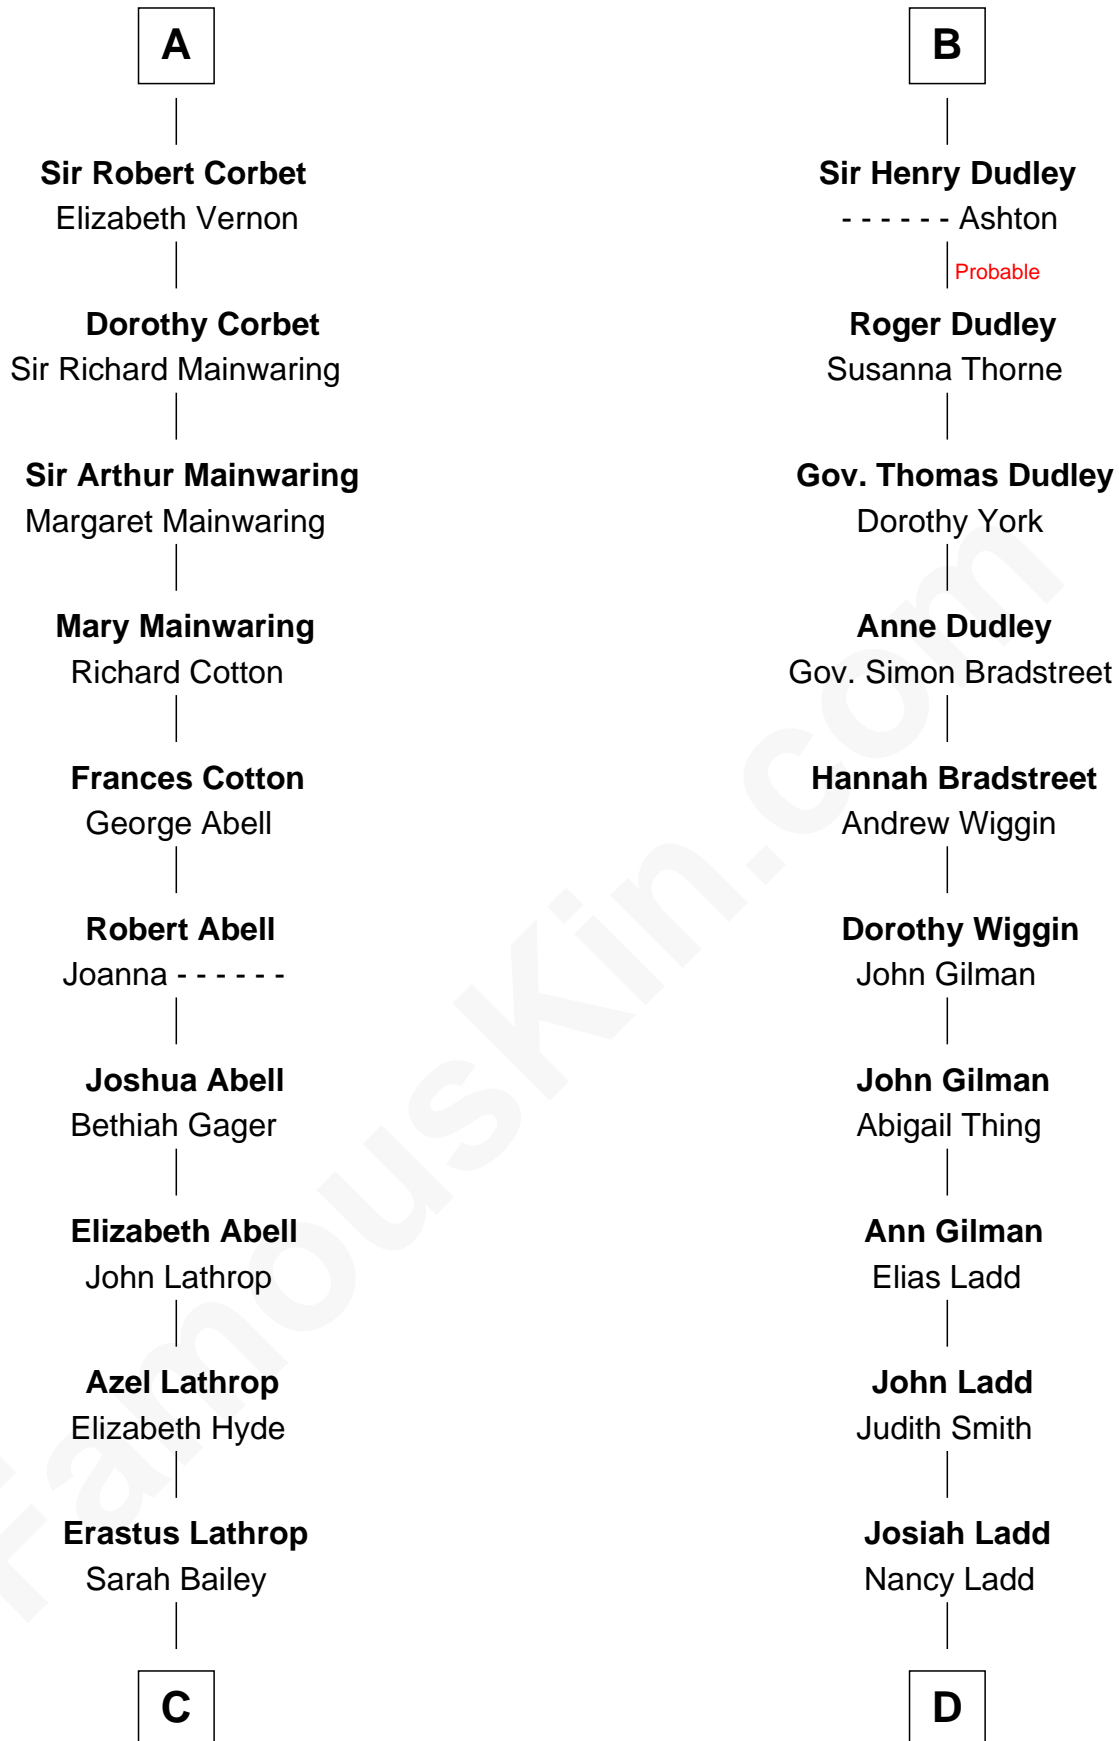

FamousKin.com Relationship Chart of

Marjorie Post

Founder of General Foods

19th cousin 1 time removed of

Alan Ladd

Movie Actor

FamousKin.com