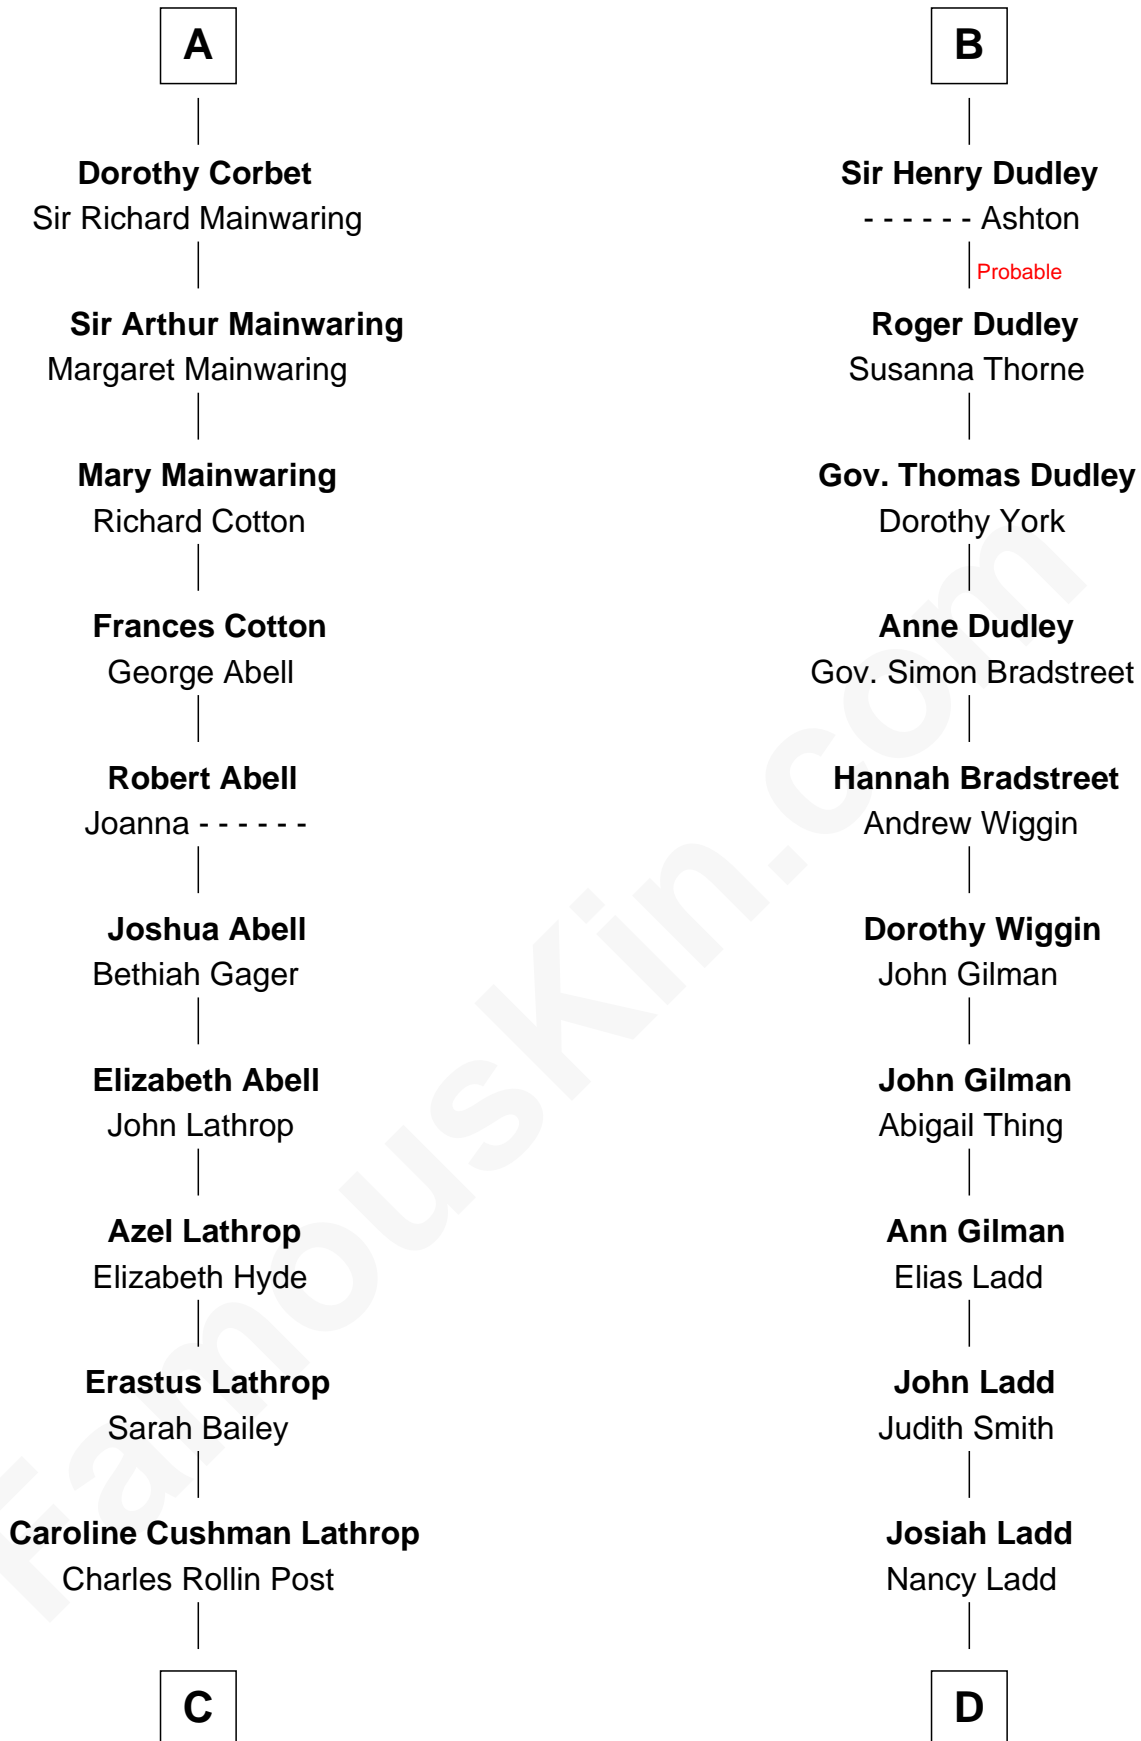

FamousKin.com Relationship Chart of

Marjorie Post

Founder of General Foods

18th cousin 2 times removed of

Alan Ladd

Movie Actor

C

Charles William Post
Elle Letitia Merriweather

Marjorie Post
Founder of General Foods

D

Alvaro Ladd
Nancy Shotwell

Oscar F. Ladd
Julia Henrietta Meigs

Alan Harwood Ladd
Selina Raleigh

Alan Ladd
Movie Actor

FamousKin.com