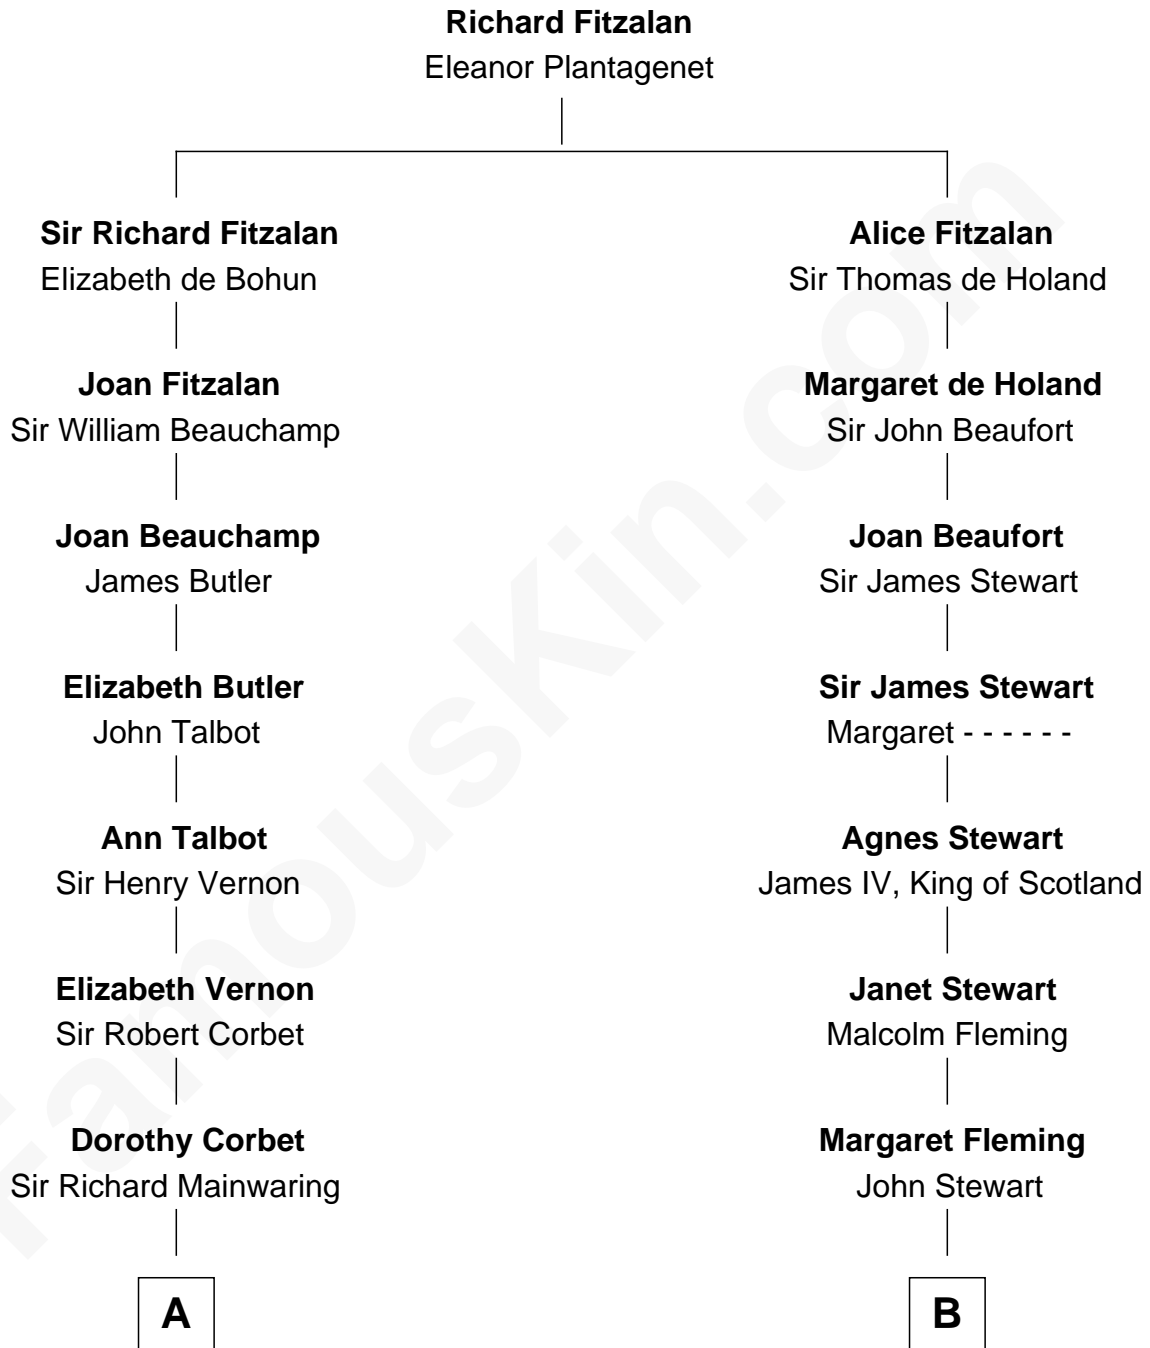

FamousKin.com Relationship Chart of

Marjorie Post

Founder of General Foods

17th cousin 3 times removed of

Hugh Grant

Movie Actor

C

Felton George Randolph