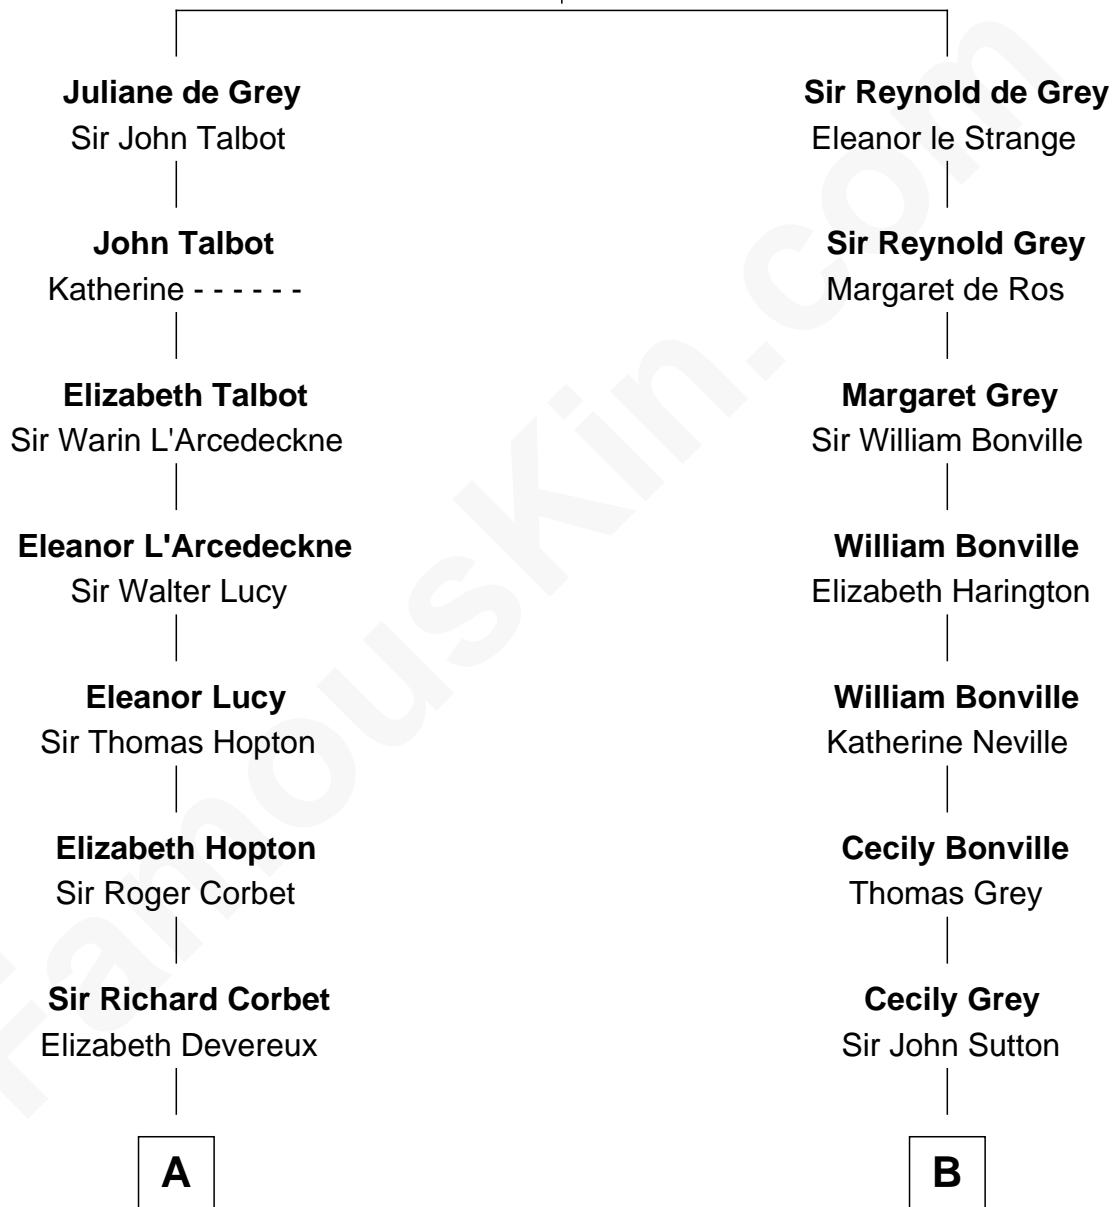

FamousKin.com Relationship Chart of

Marjorie Post

Founder of General Foods

19th cousin 1 time removed of

George Hamilton

TV and Movie Actor

Sir Roger de Grey
Elizabeth de Hastings

C

Caroline Cushman Lathrop

Charles Rollin Post

Charles William Post

Elle Letitia Merriweather

Marjorie Post

Founder of General Foods

D

George C. Gilman