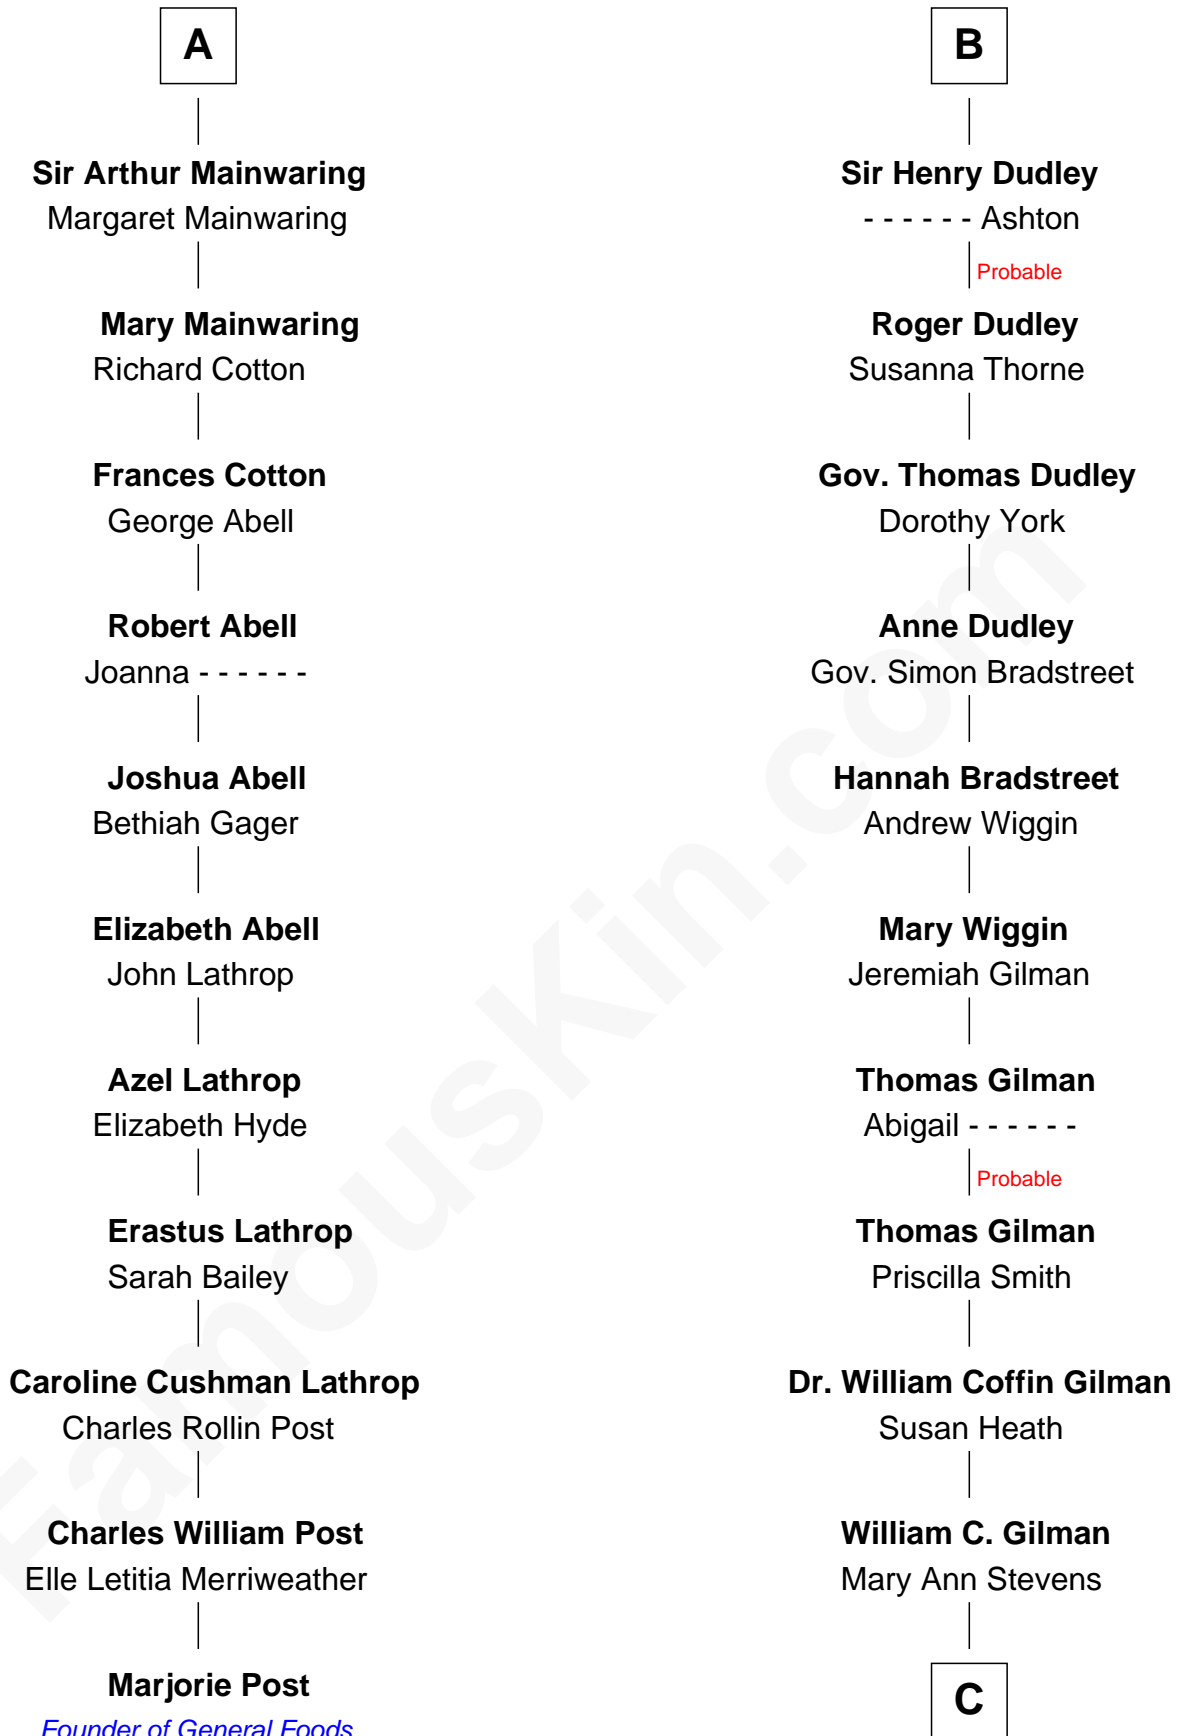

FamousKin.com Relationship Chart of

Marjorie Post

Founder of General Foods

17th cousin 3 times removed of

George Hamilton

TV and Movie Actor

Sir William de Ros
Margery de Badlesmere

C

George C. Gilman
Elizabeth Melissa Lane

Lillian C. Gilman
Harry Fuller Hamilton

George William Hamilton
Anne Lucille Stevens

George Hamilton
TV and Movie Actor

FamousKin.com