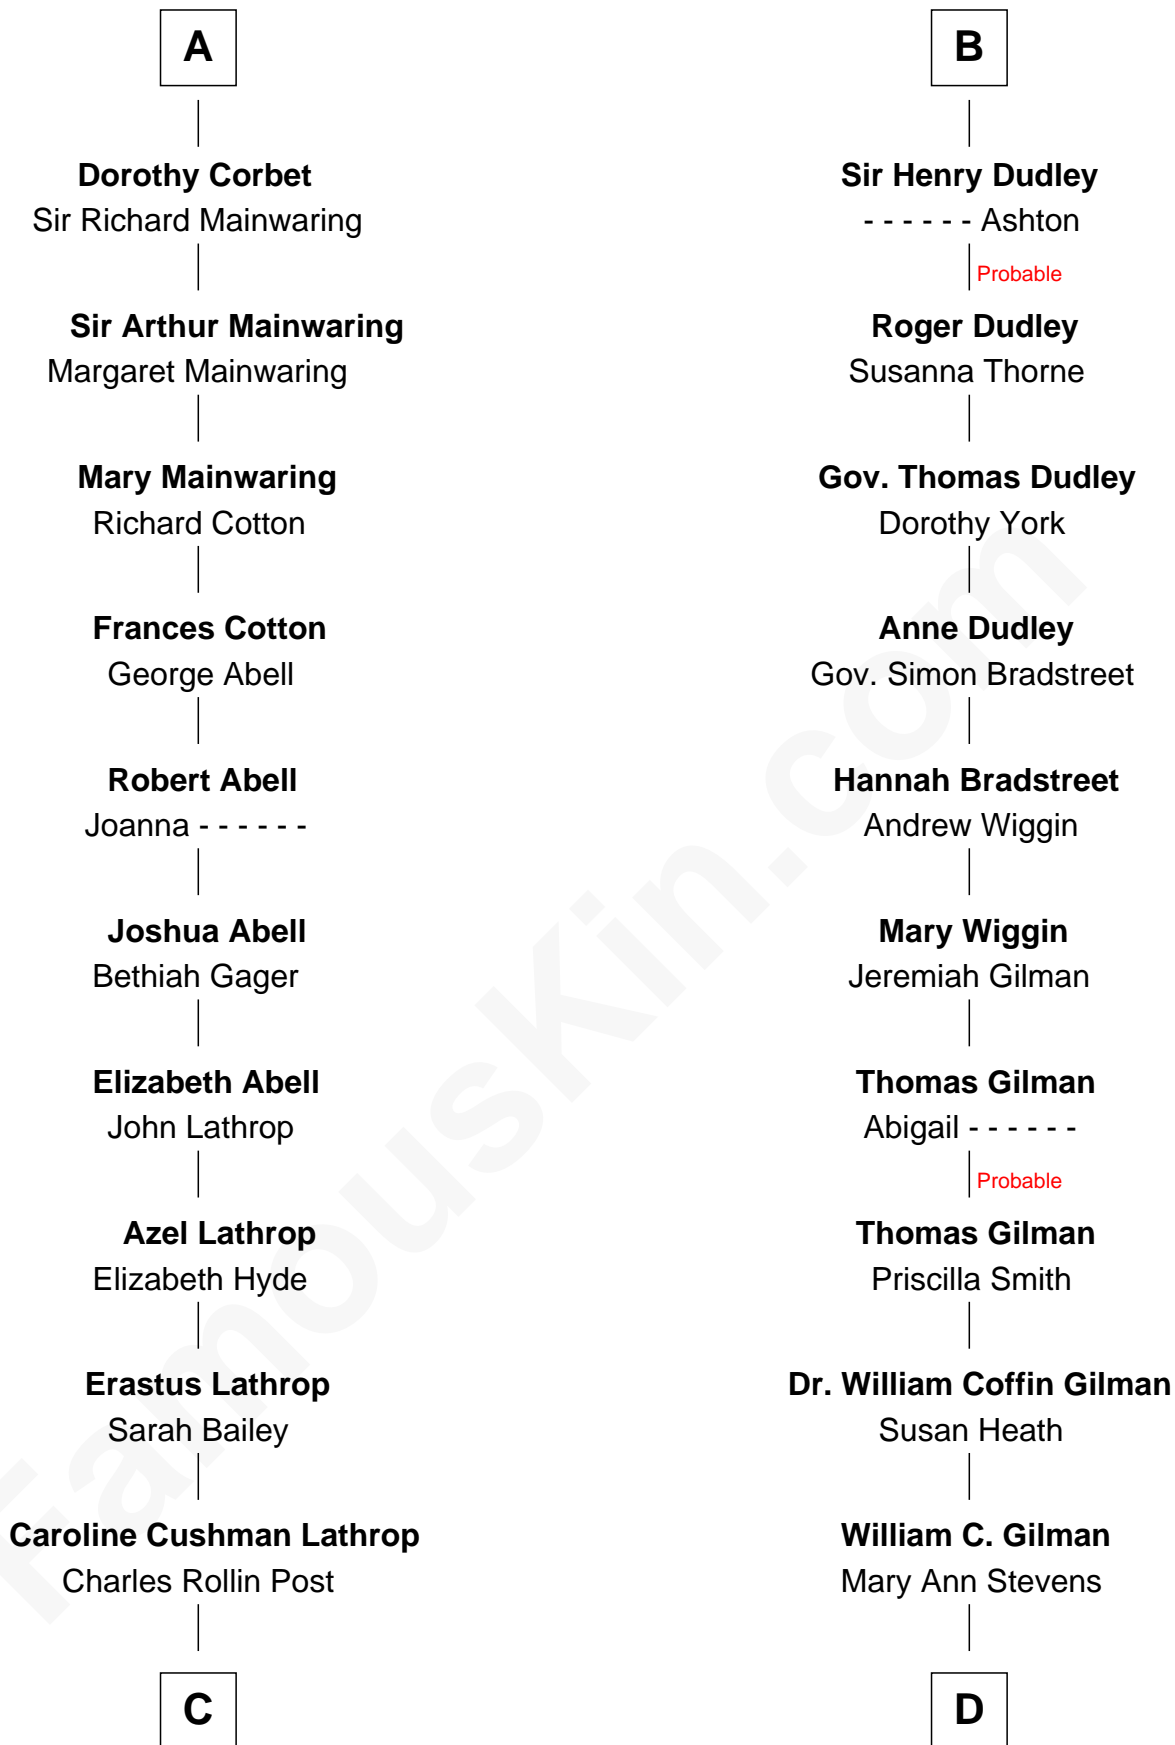

# FamousKin.com Relationship Chart of

**Marjorie Post**

*Founder of General Foods*

18th cousin 2 times removed of

**George Hamilton**

*TV and Movie Actor*

**Ralph de Stafford**

Margaret de Audley

Thomas de Ros

**Margaret de Ros**

Sir Reynold Grey

**Margaret Grey**

Sir William Bonville

**William Bonville**

Elizabeth Harington

**William Bonville**

Katherine Neville

**Cecily Bonville**

Thomas Grey

**Cecily Grey**

Sir John Sutton

**B**

**C**

**Charles William Post**  
Elle Letitia Merriweather

**Marjorie Post**  
*Founder of General Foods*

**D**

**George C. Gilman**  
Elizabeth Melissa Lane

**Lillian C. Gilman**  
Harry Fuller Hamilton

**George William Hamilton**  
Anne Lucille Stevens

**George Hamilton**  
*TV and Movie Actor*