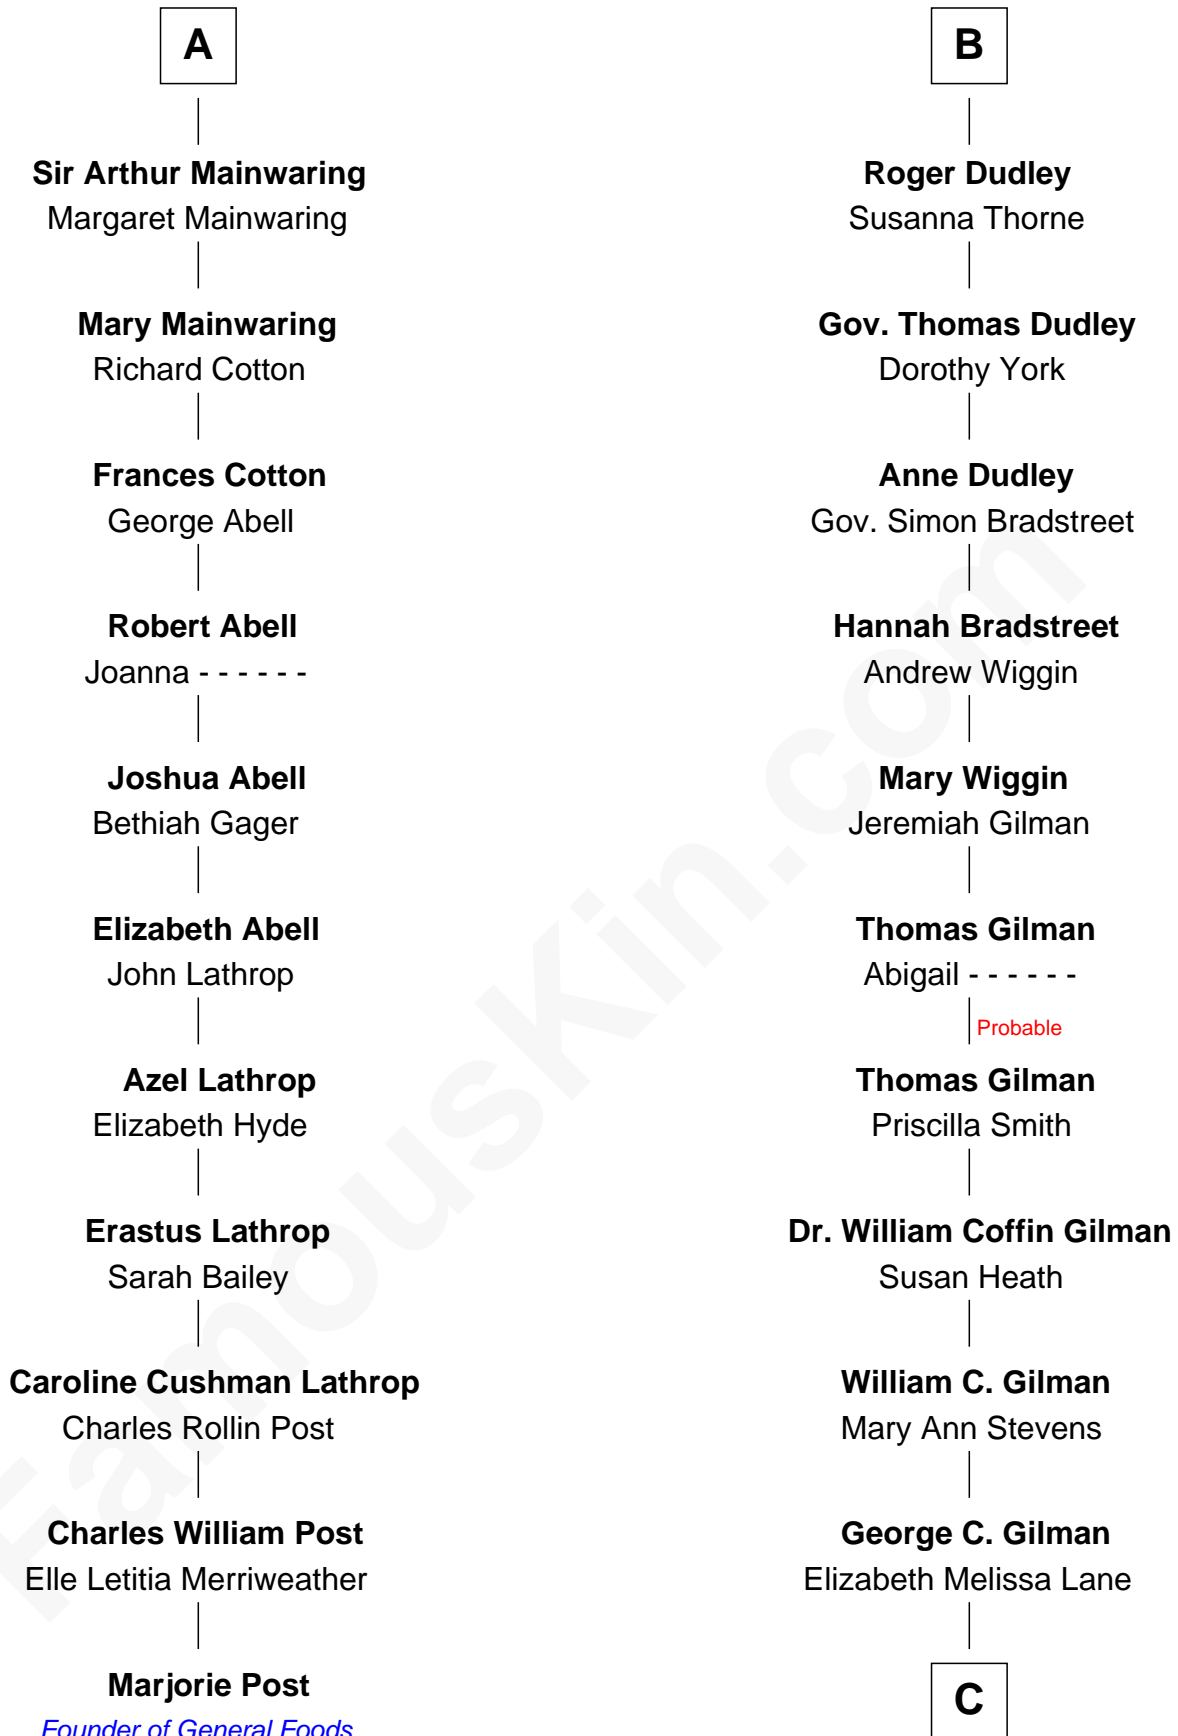

# FamousKin.com Relationship Chart of

**Marjorie Post**

*Founder of General Foods*

17th cousin 2 times removed of

**George Hamilton**

*TV and Movie Actor*

**Richard Fitzalan**  
Eleanor Plantagenet

C

**Lillian C. Gilman**

Harry Fuller Hamilton

**George William Hamilton**

Anne Lucille Stevens

**George Hamilton**

*TV and Movie Actor*

FamousKin.com