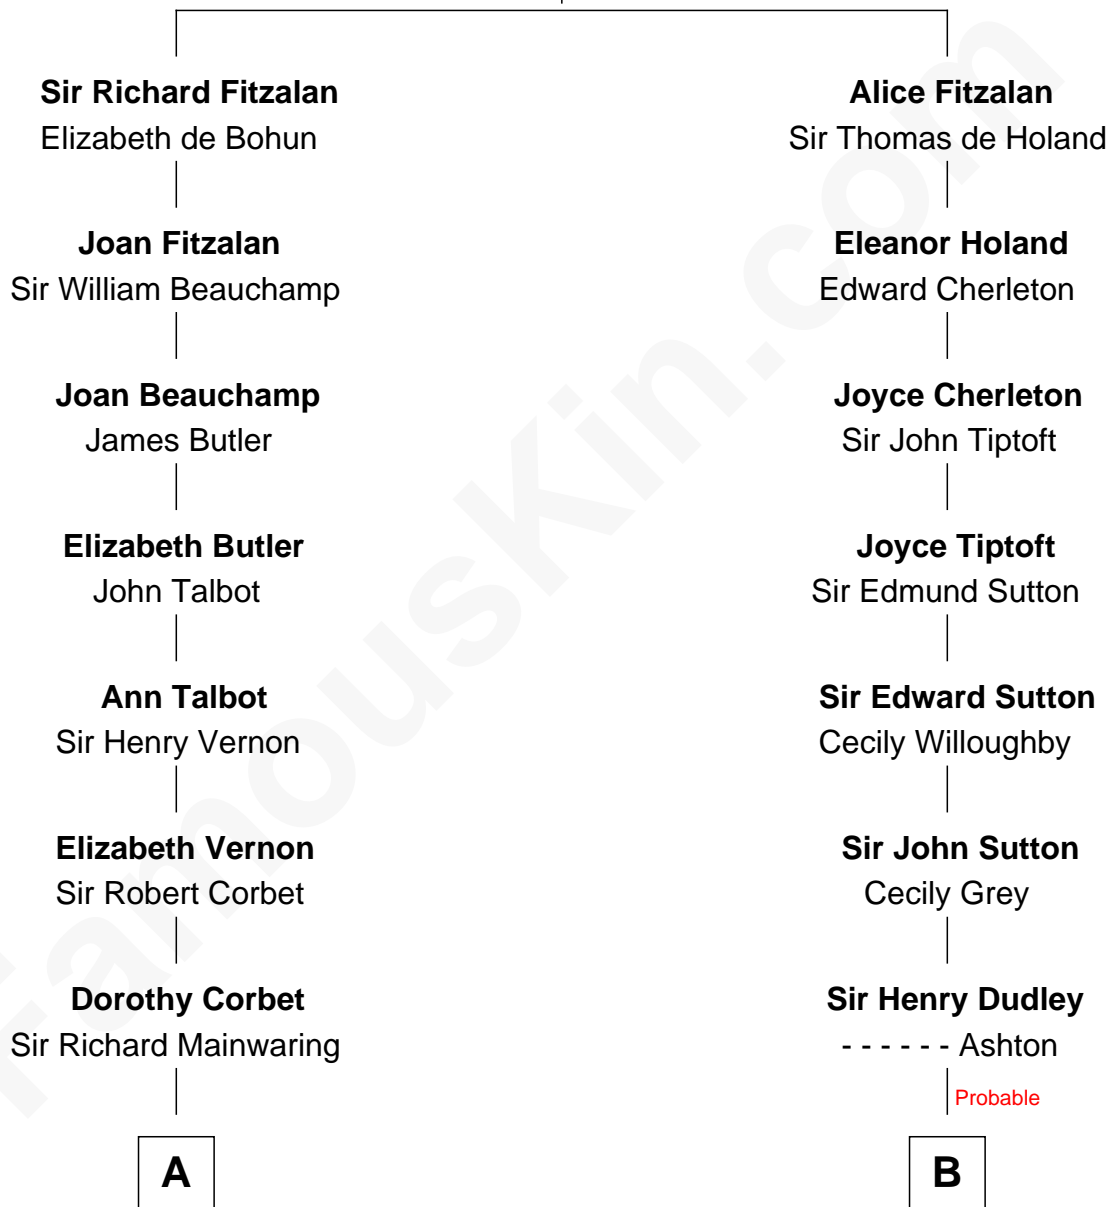

# FamousKin.com Relationship Chart of

**Marjorie Post**

*Founder of General Foods*

17th cousin 2 times removed of

**George Hamilton**

*TV and Movie Actor*

**Richard Fitzalan**  
Eleanor Plantagenet

C

**Lillian C. Gilman**

Harry Fuller Hamilton

**George William Hamilton**

Anne Lucille Stevens

**George Hamilton**

*TV and Movie Actor*

FamousKin.com