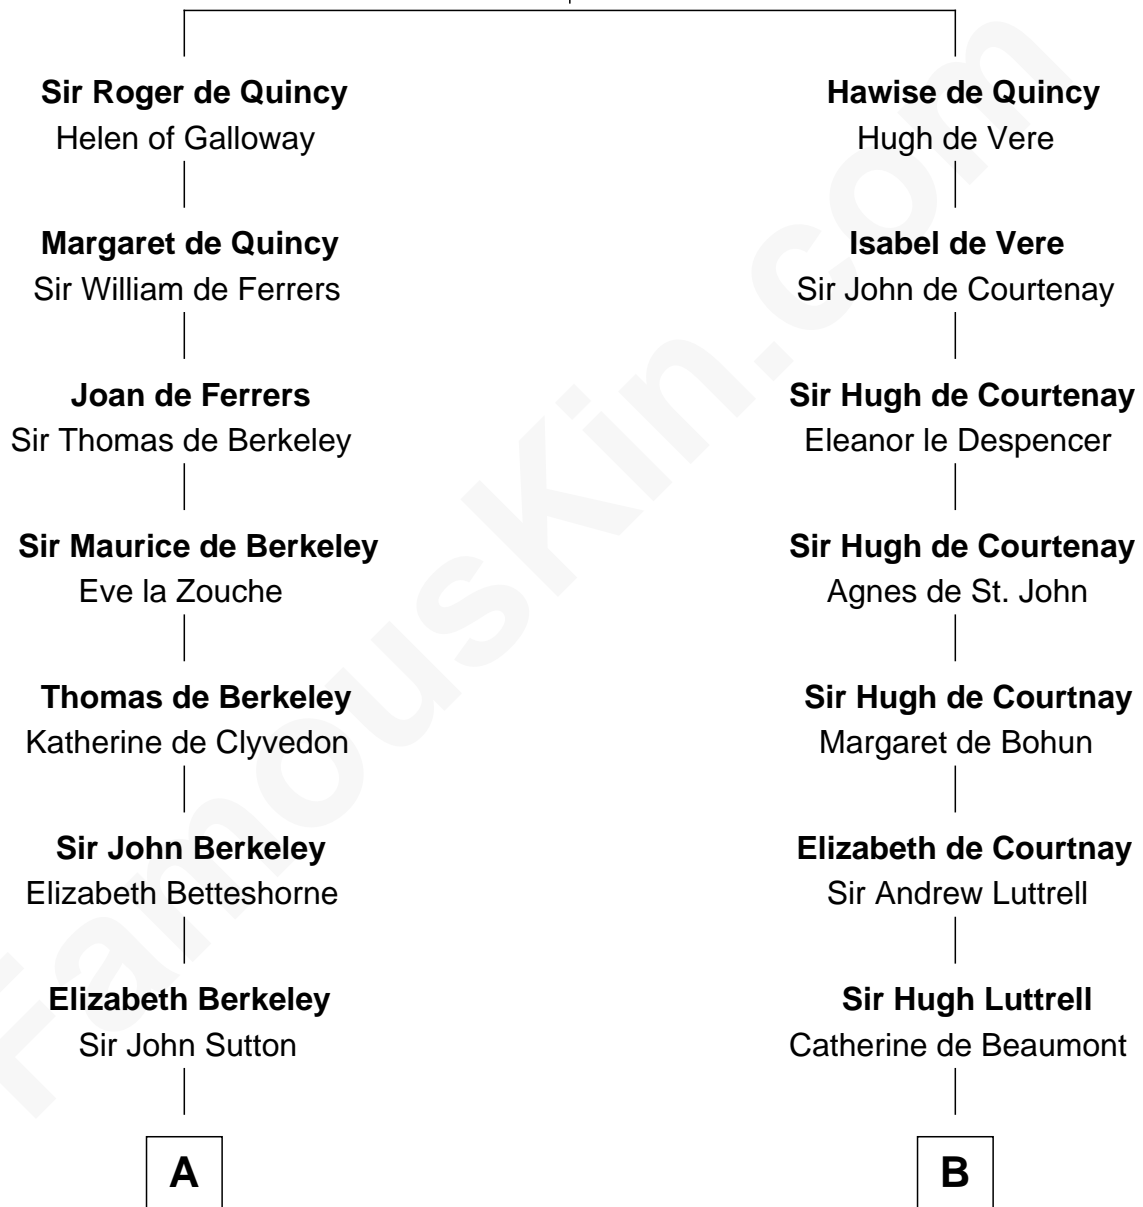

# FamousKin.com Relationship Chart of

**Marjorie Post**

*Founder of General Foods*

19th cousin 1 time removed of

**Herman Melville**

*Author of Moby Dick*

**Saher de Quincy**  
Margaret de Beaumont

**C**

**Caroline Cushman Lathrop**

Charles Rollin Post

**Charles William Post**

Elle Letitia Merriweather

**Marjorie Post**

*Founder of General Foods*

**D**

**Mercy Greenleaf**