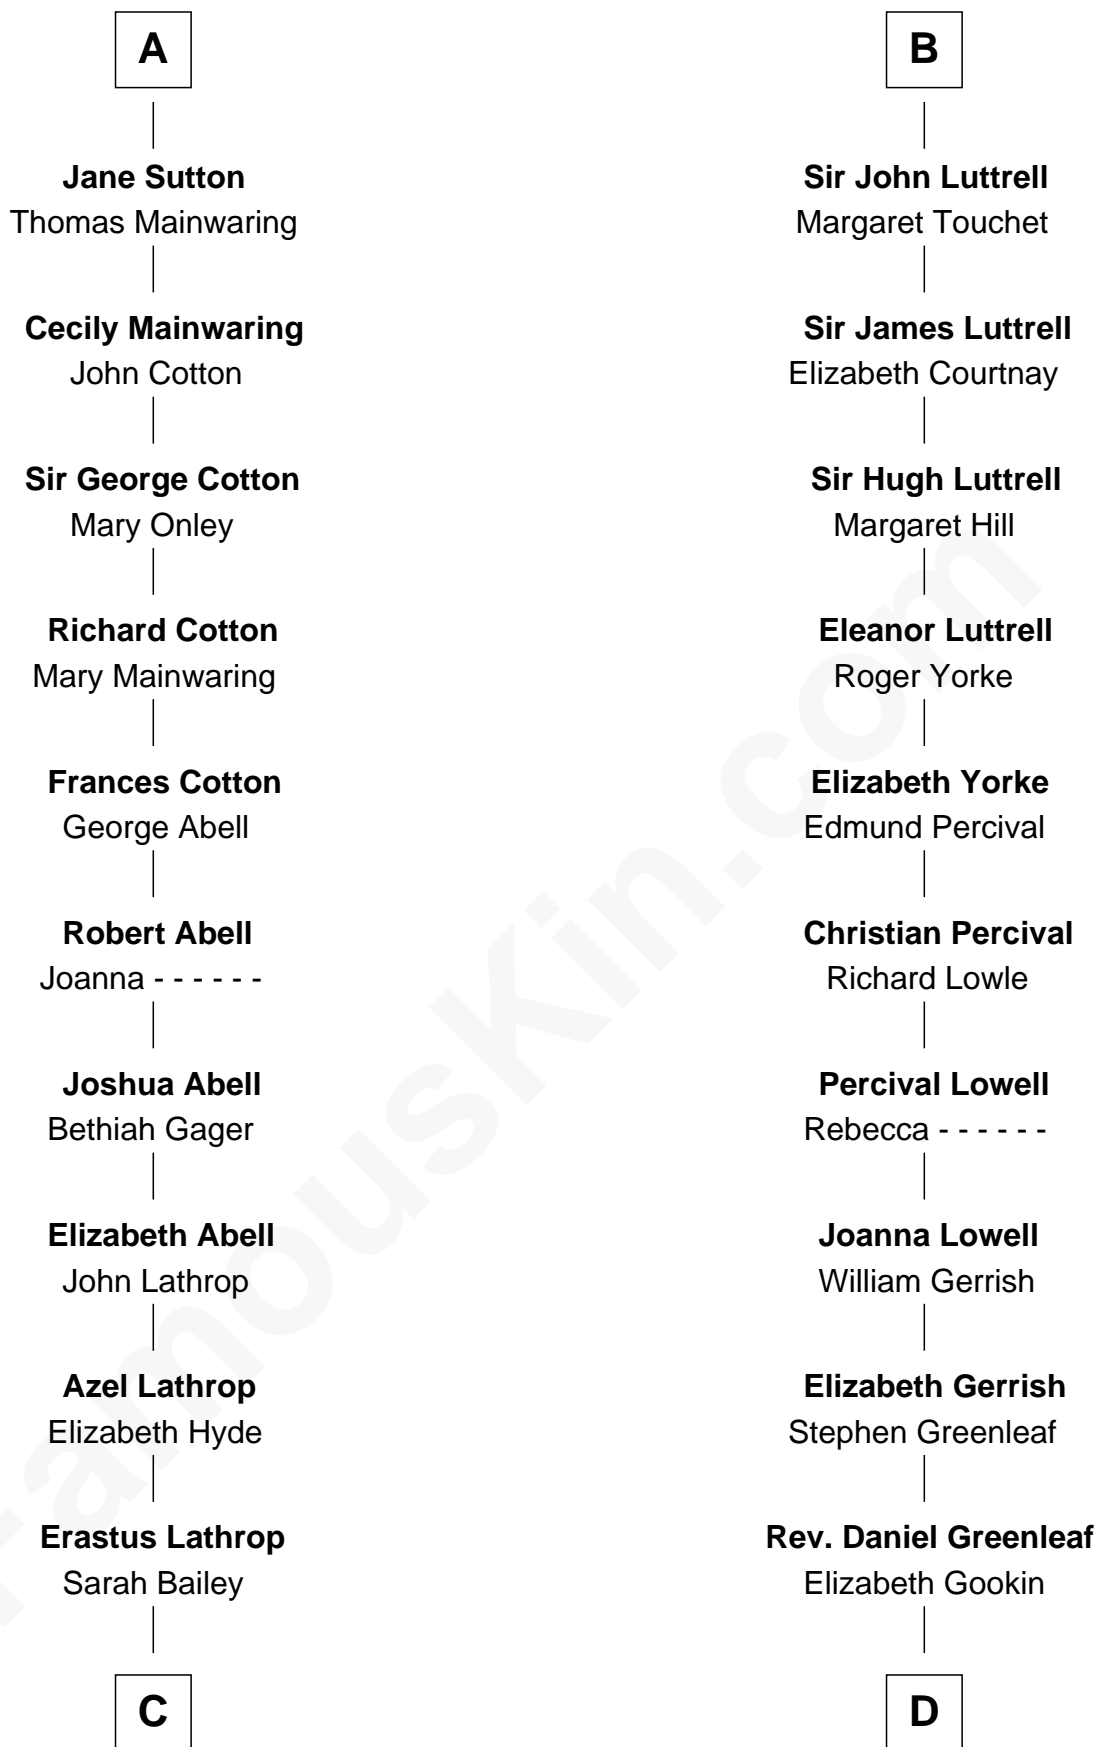

FamousKin.com Relationship Chart of

Marjorie Post

Founder of General Foods

19th cousin 1 time removed of

Herman Melville

Author of Moby Dick

Reginald de Braiose

C

Caroline Cushman Lathrop

Charles Rollin Post

Charles William Post

Elle Letitia Merriweather

Marjorie Post

Founder of General Foods

D

Mercy Greenleaf