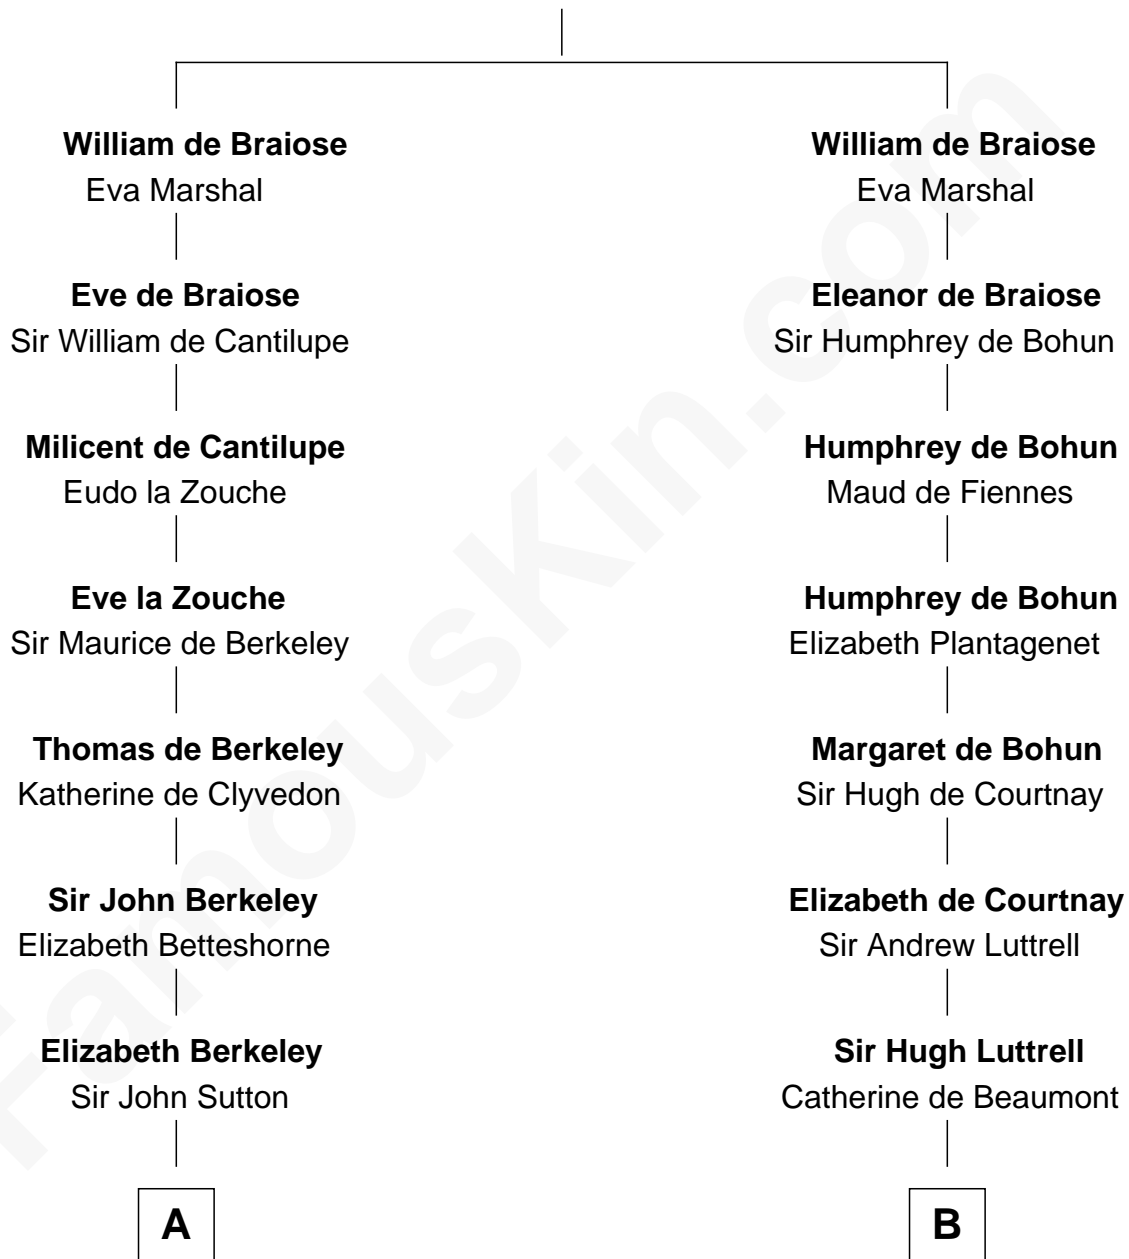

FamousKin.com Relationship Chart of

Marjorie Post

Founder of General Foods

19th cousin 1 time removed of

Herman Melville

Author of Moby Dick

Reginald de Braiose

C

Caroline Cushman Lathrop

Charles Rollin Post

Charles William Post

Elle Letitia Merriweather

Marjorie Post

Founder of General Foods

D

Mercy Greenleaf