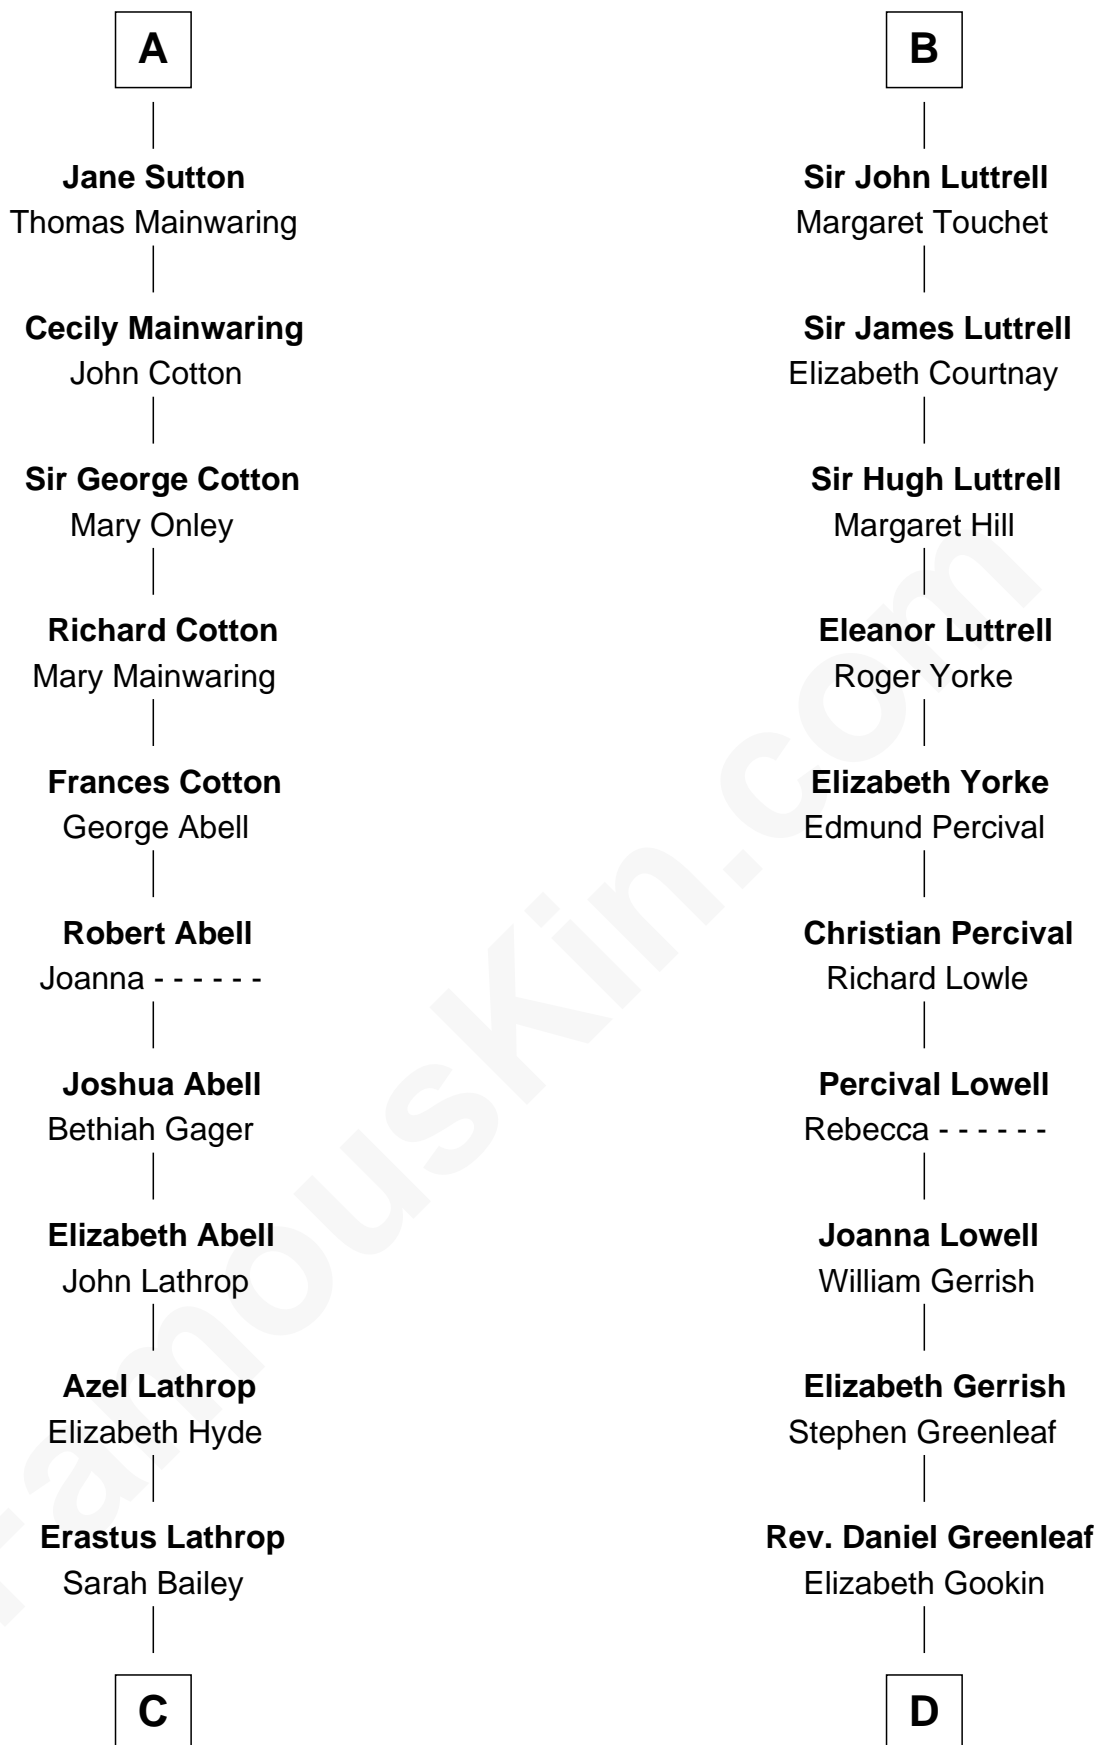

FamousKin.com Relationship Chart of

Marjorie Post

Founder of General Foods

19th cousin 1 time removed of

Herman Melville

Author of Moby Dick

Sir William Marshal

Isabel de Clare

C

Caroline Cushman Lathrop

Charles Rollin Post

Charles William Post

Elle Letitia Merriweather

Marjorie Post

Founder of General Foods

D