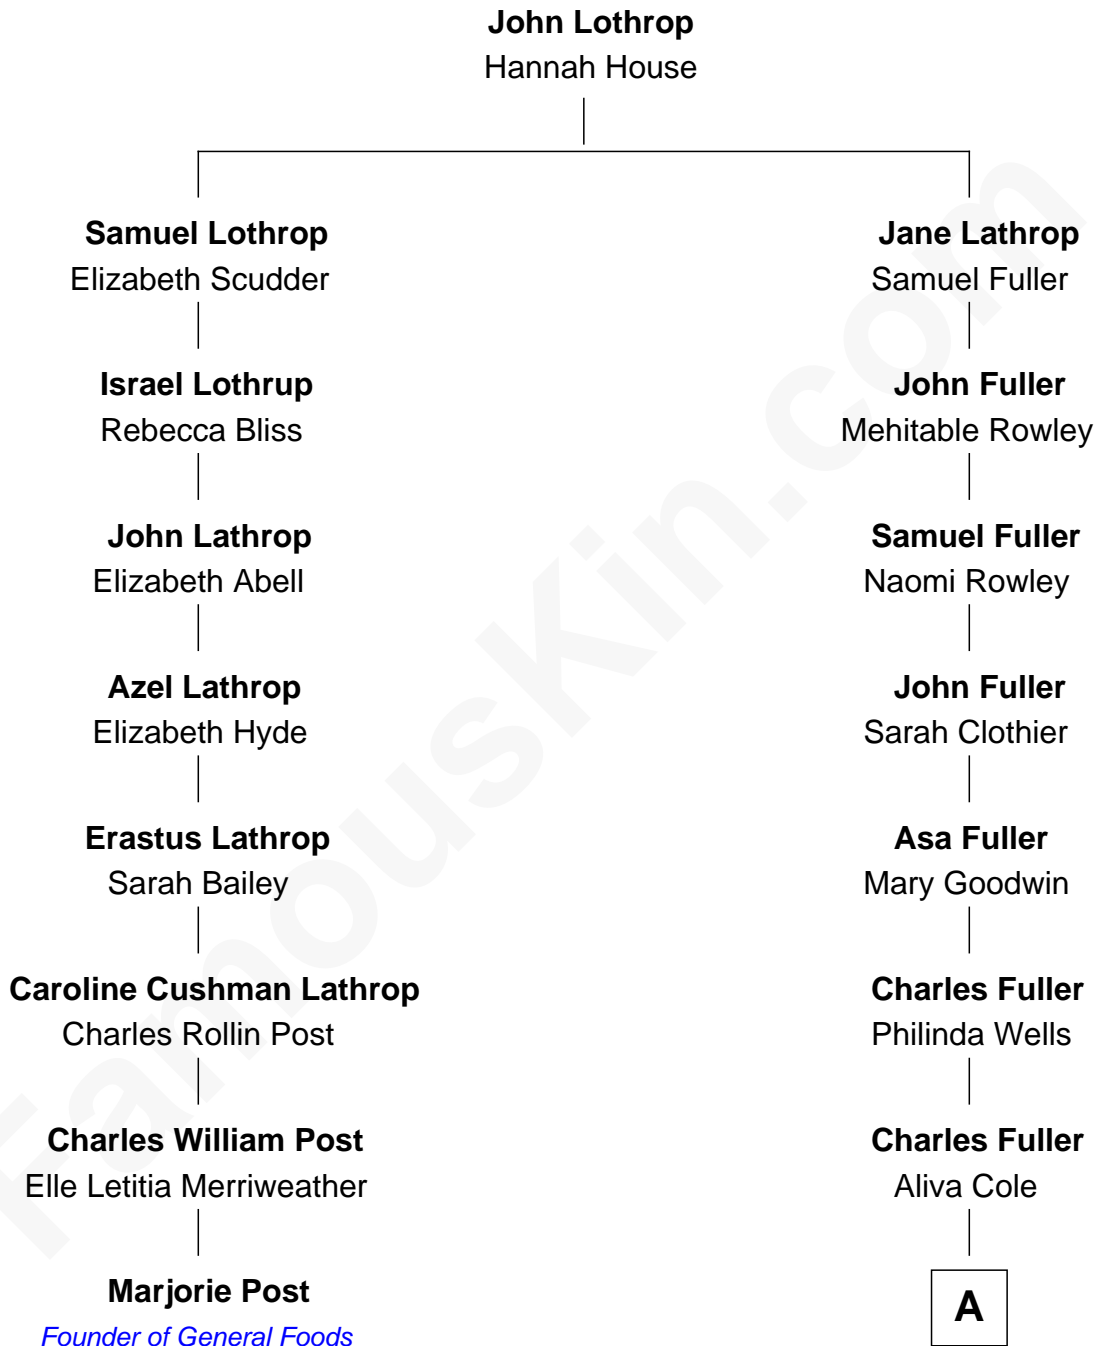

FamousKin.com Relationship Chart of

Marjorie Post

Founder of General Foods

7th cousin 3 times removed of

Dick Clark

Radio and TV Host

A

—
Jane Sophia Fuller

George Barnard

—
Charles Fuller Barnard

Anna May Aldridge

—
Julia Fuller Barnard

Richard Augustus Clark

—
Dick Clark

Radio and TV Host