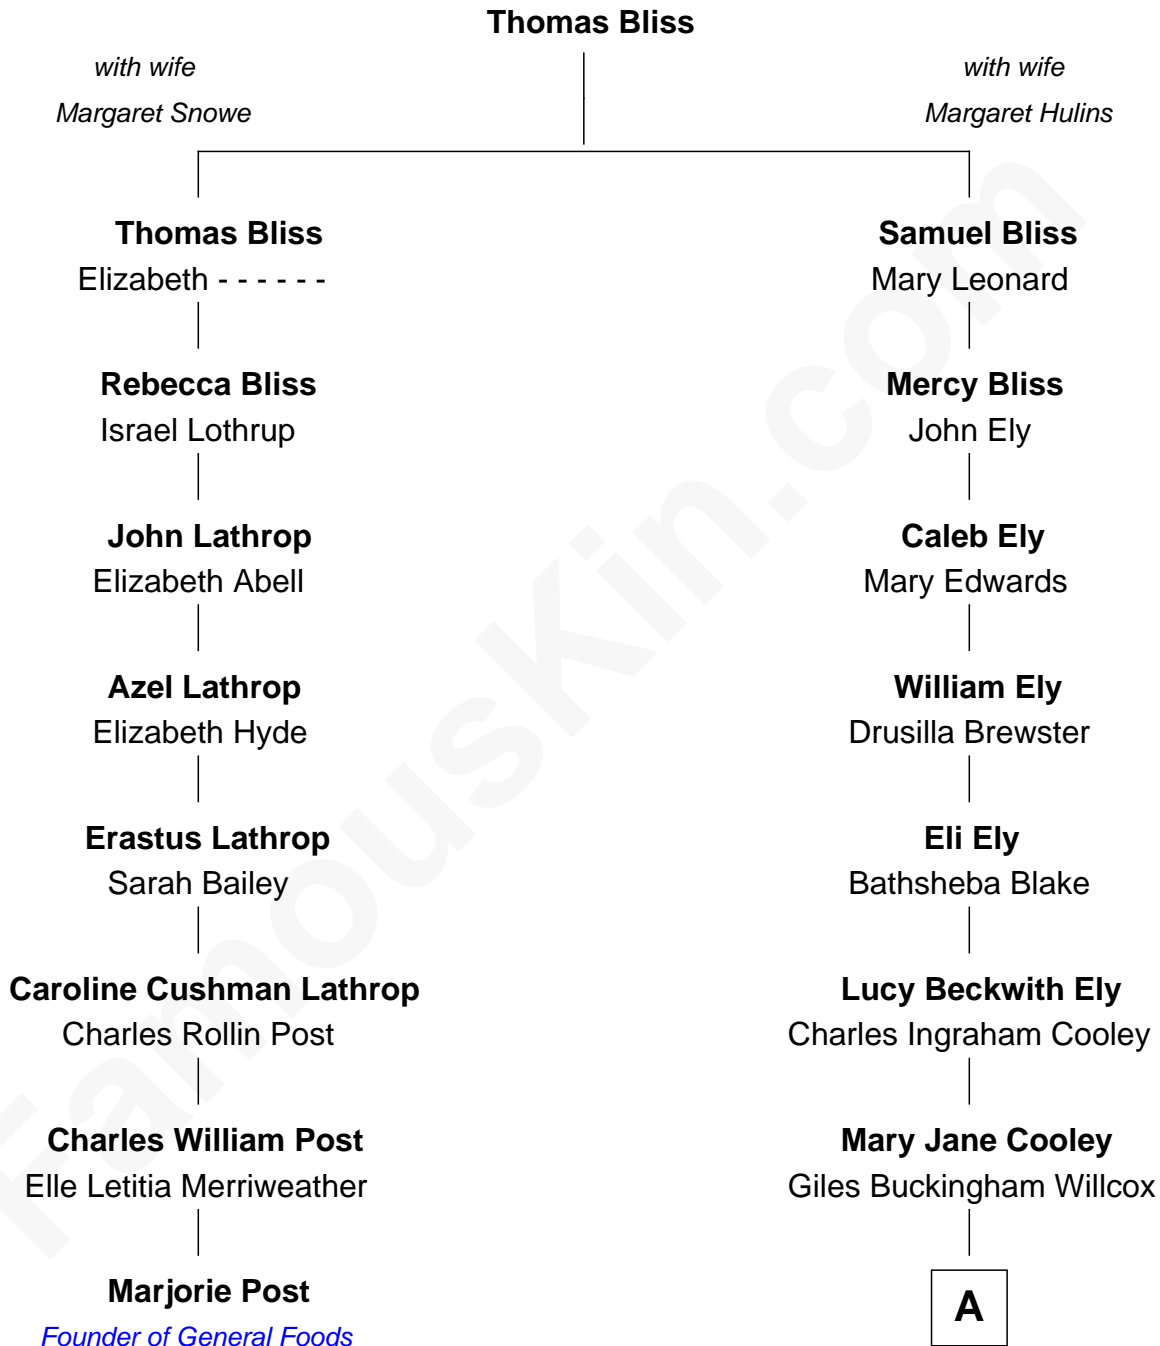

# FamousKin.com Relationship Chart of

**Marjorie Post**

*Founder of General Foods*

7th cousin 3 times removed of

**Elisabeth Shue**

*TV and Movie Actress*

**A**

—  
**Harriet Grace Brewster Willcox**

Alexander Hunter Gunn

—  
**Mary Brewster Gunn**

Adoniram Judson Wells

—  
**Anne Brewster Wells**

James William Shue

—  
**Elisabeth Shue**

*TV and Movie Actress*