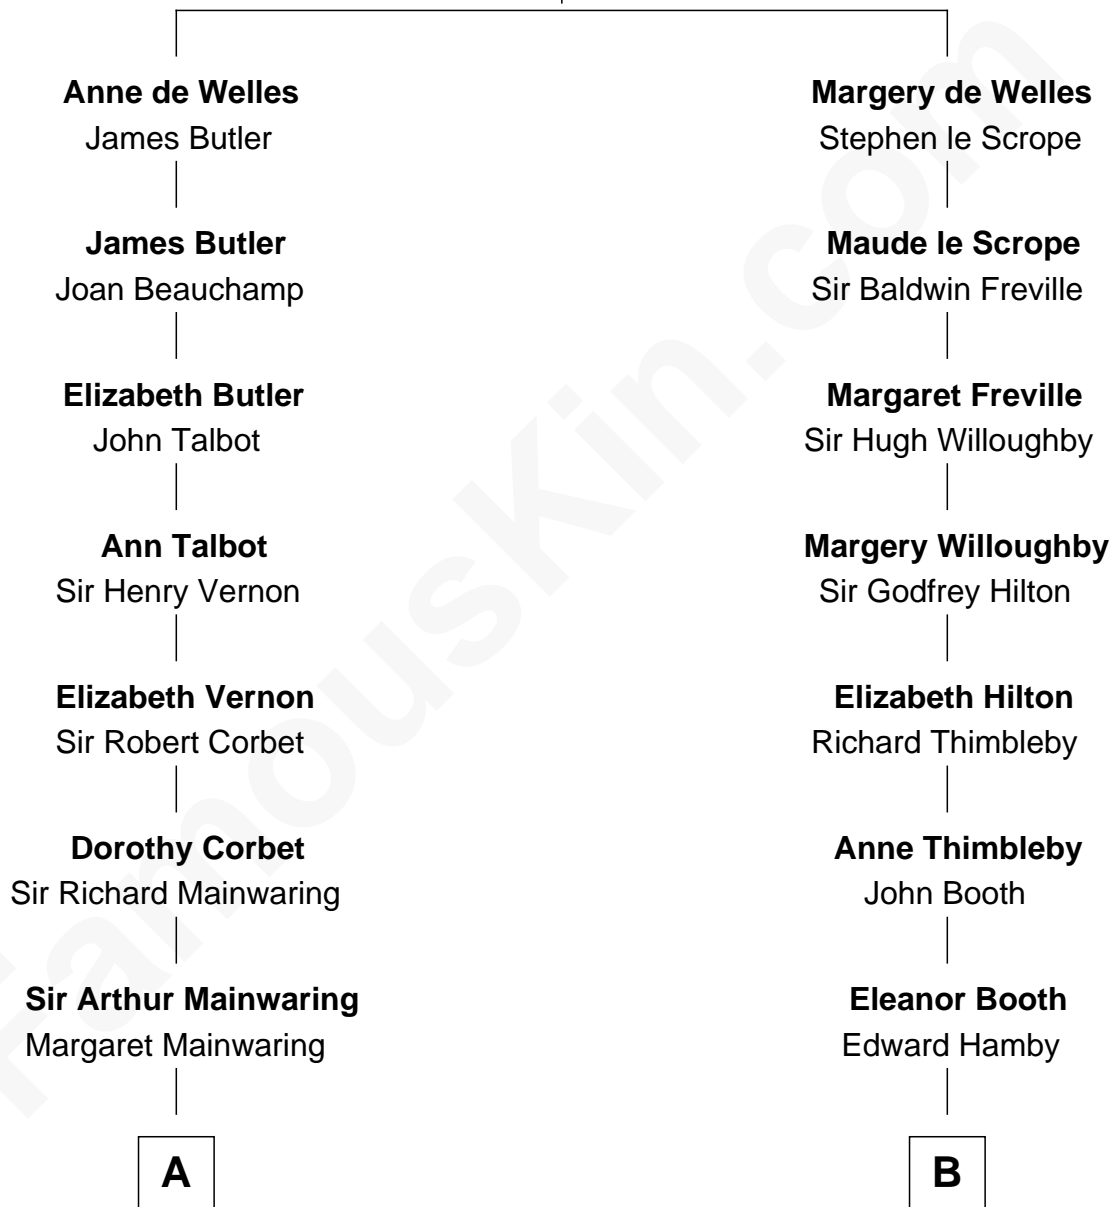

# FamousKin.com Relationship Chart of

**Marjorie Post**

*Founder of General Foods*

16th cousin 5 times removed of

**Elisabeth Shue**

*TV and Movie Actress*

**John de Welles**

Maud de Roos

**C**

**Emily Almira Dyer**  
Alexander Hunter Gunn

**Alexander Hunter Gunn**  
Harriet Grace Brewster Willcox

**Mary Brewster Gunn**  
Adoniram Judson Wells

**Anne Brewster Wells**  
James William Shue

**Elisabeth Shue**  
*TV and Movie Actress*