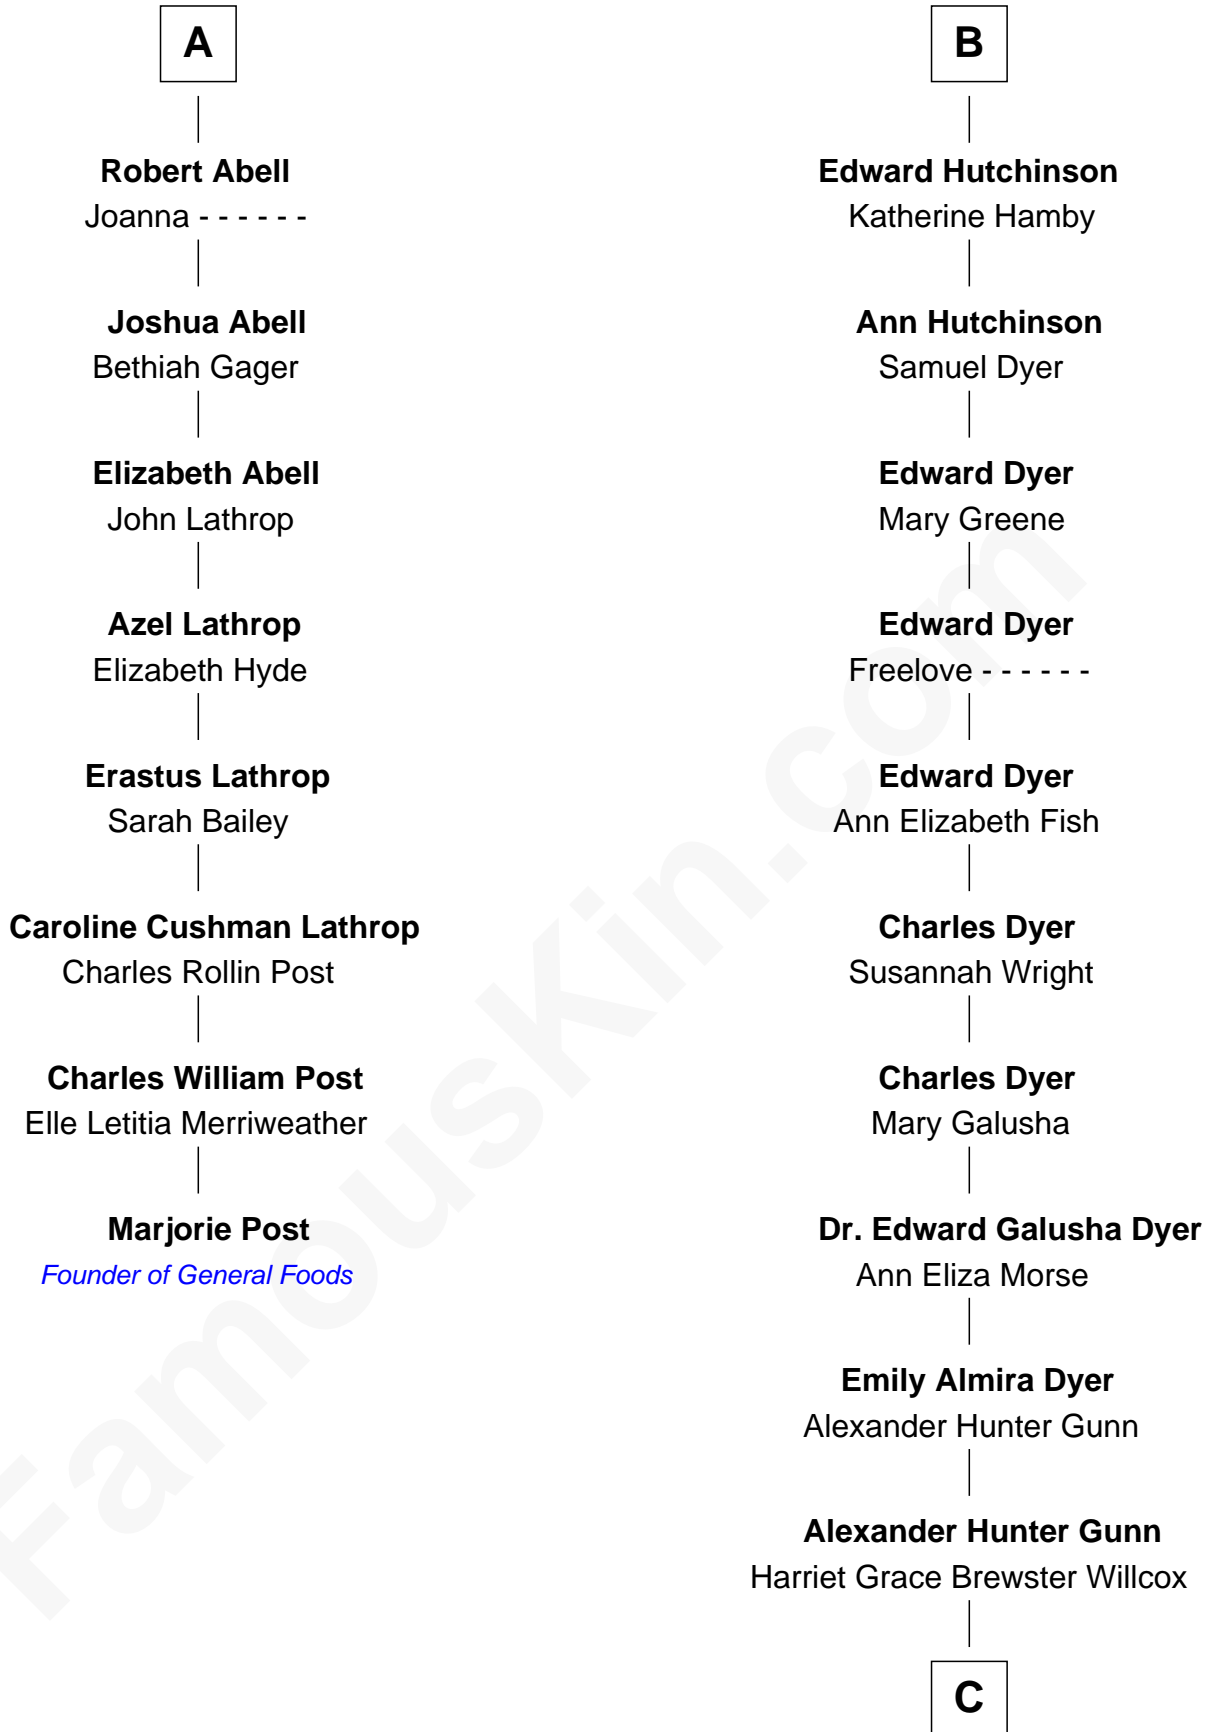

FamousKin.com Relationship Chart of

Marjorie Post

Founder of General Foods

14th cousin 5 times removed of

Andrew Shue

TV Actor

Sir Walter Blount

Sancha de Ayala

C

Mary Brewster Gunn
Adoniram Judson Wells

Anne Brewster Wells
James William Shue

Andrew Shue
TV Actor

FamousKin.com