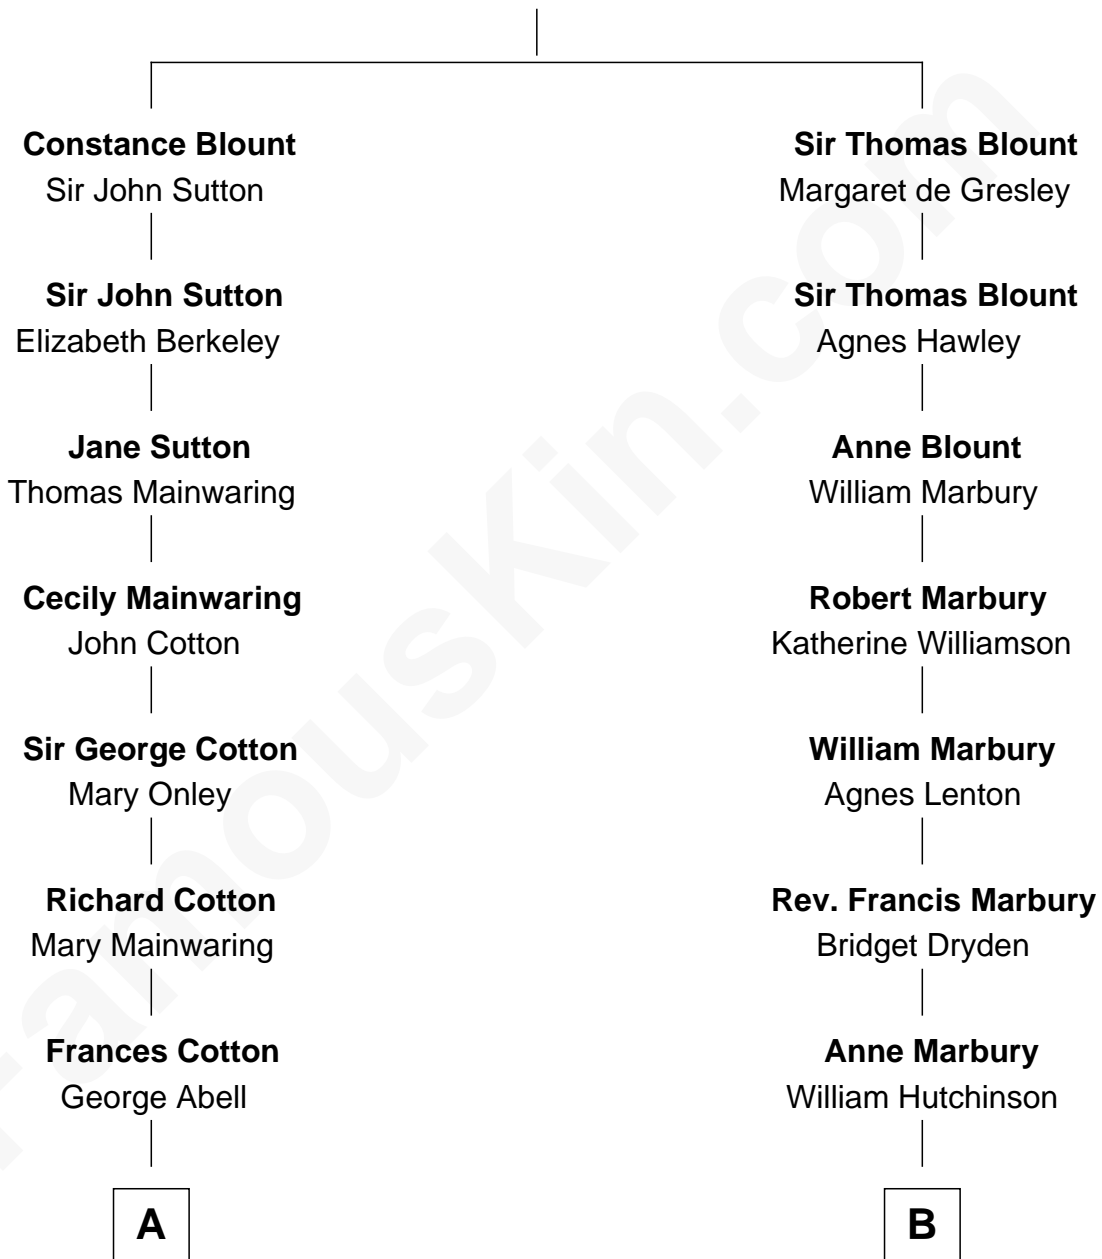

FamousKin.com Relationship Chart of

Marjorie Post

Founder of General Foods

14th cousin 5 times removed of

Andrew Shue

TV Actor

Sir Walter Blount

Sancha de Ayala

C

Mary Brewster Gunn
Adoniram Judson Wells

Anne Brewster Wells
James William Shue

Andrew Shue
TV Actor

FamousKin.com