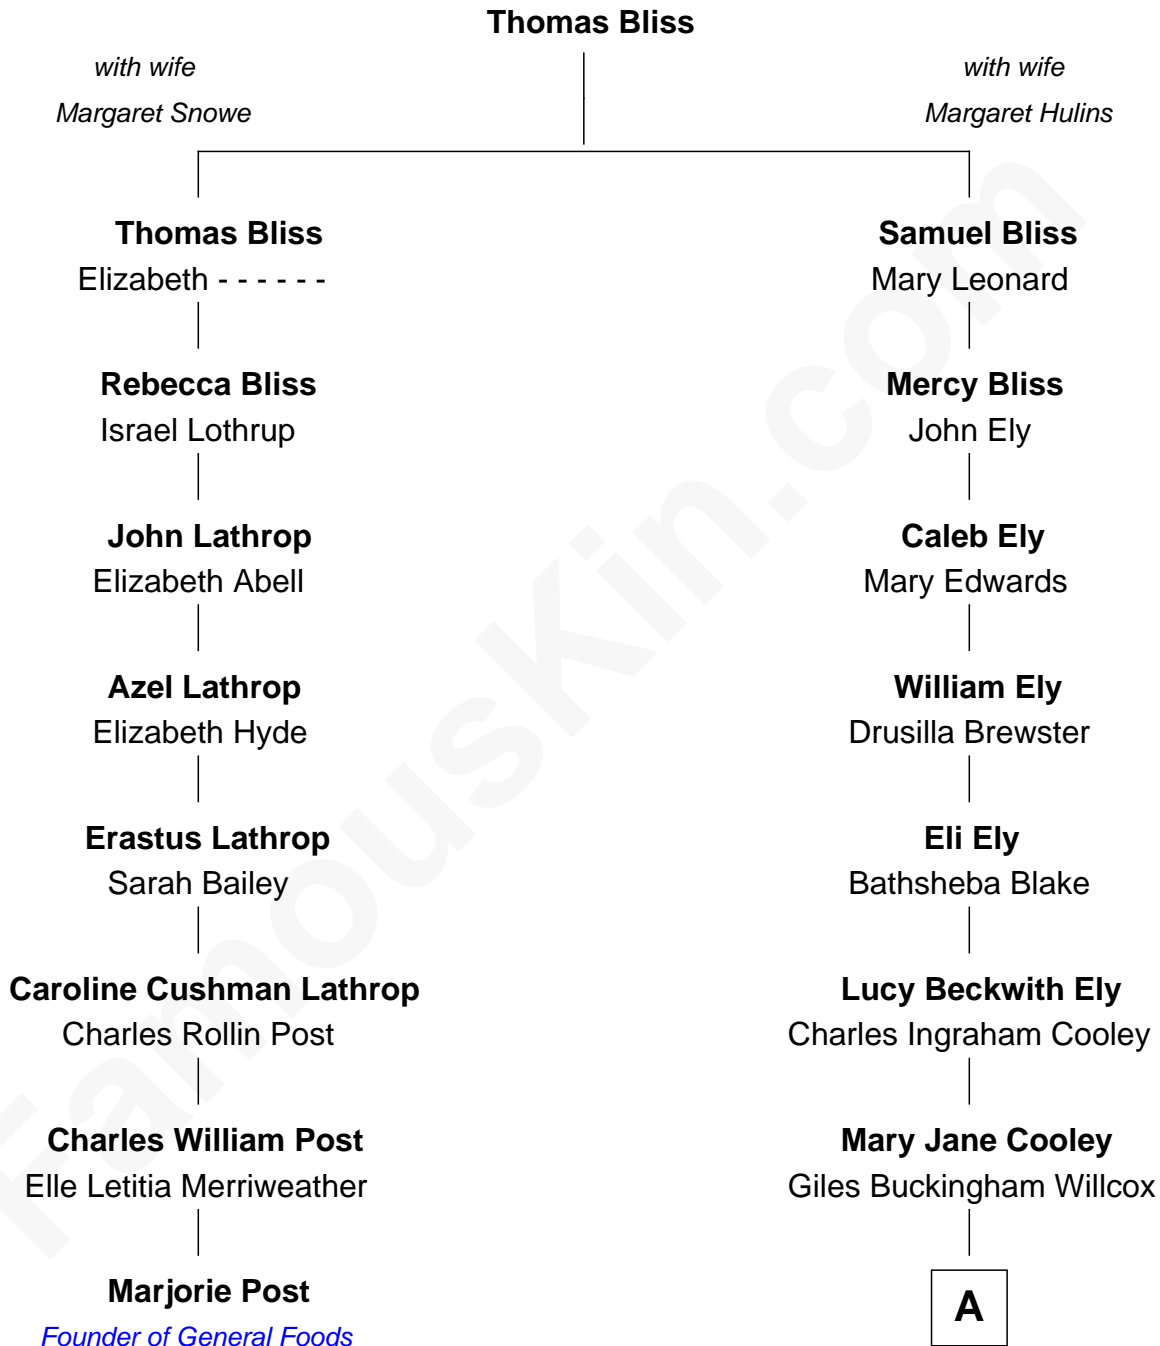

# FamousKin.com Relationship Chart of

**Marjorie Post**

*Founder of General Foods*

7th cousin 3 times removed of

**Andrew Shue**

*TV Actor*

A

Harriet Grace Brewster Willcox

Alexander Hunter Gunn

Mary Brewster Gunn

Adoniram Judson Wells

Anne Brewster Wells

James William Shue

Andrew Shue

*TV Actor*