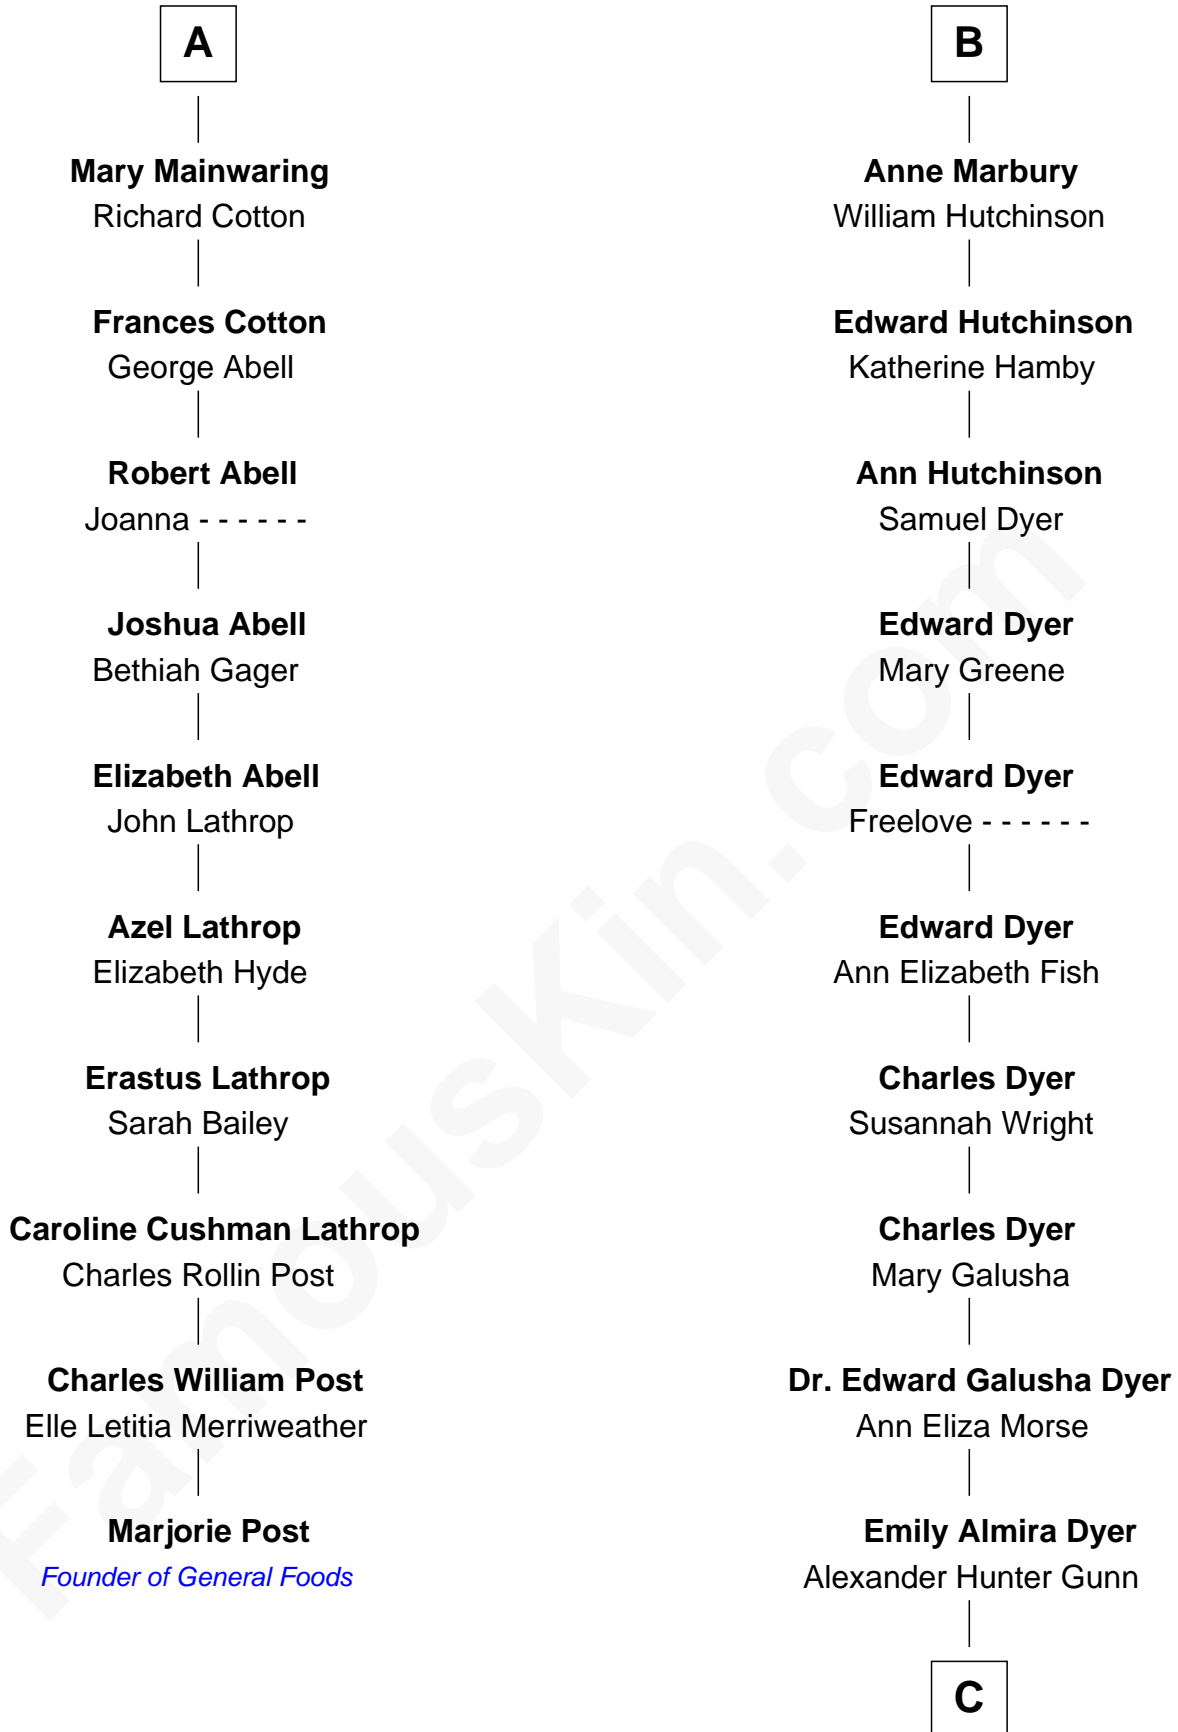

# FamousKin.com Relationship Chart of

**Marjorie Post**

*Founder of General Foods*

16th cousin 4 times removed of

**Andrew Shue**

*TV Actor*

**Robert de Ferrers**  
Margaret Despencer

C

**Alexander Hunter Gunn**  
Harriet Grace Brewster Willcox

**Mary Brewster Gunn**  
Adoniram Judson Wells

**Anne Brewster Wells**  
James William Shue

**Andrew Shue**  
*TV Actor*