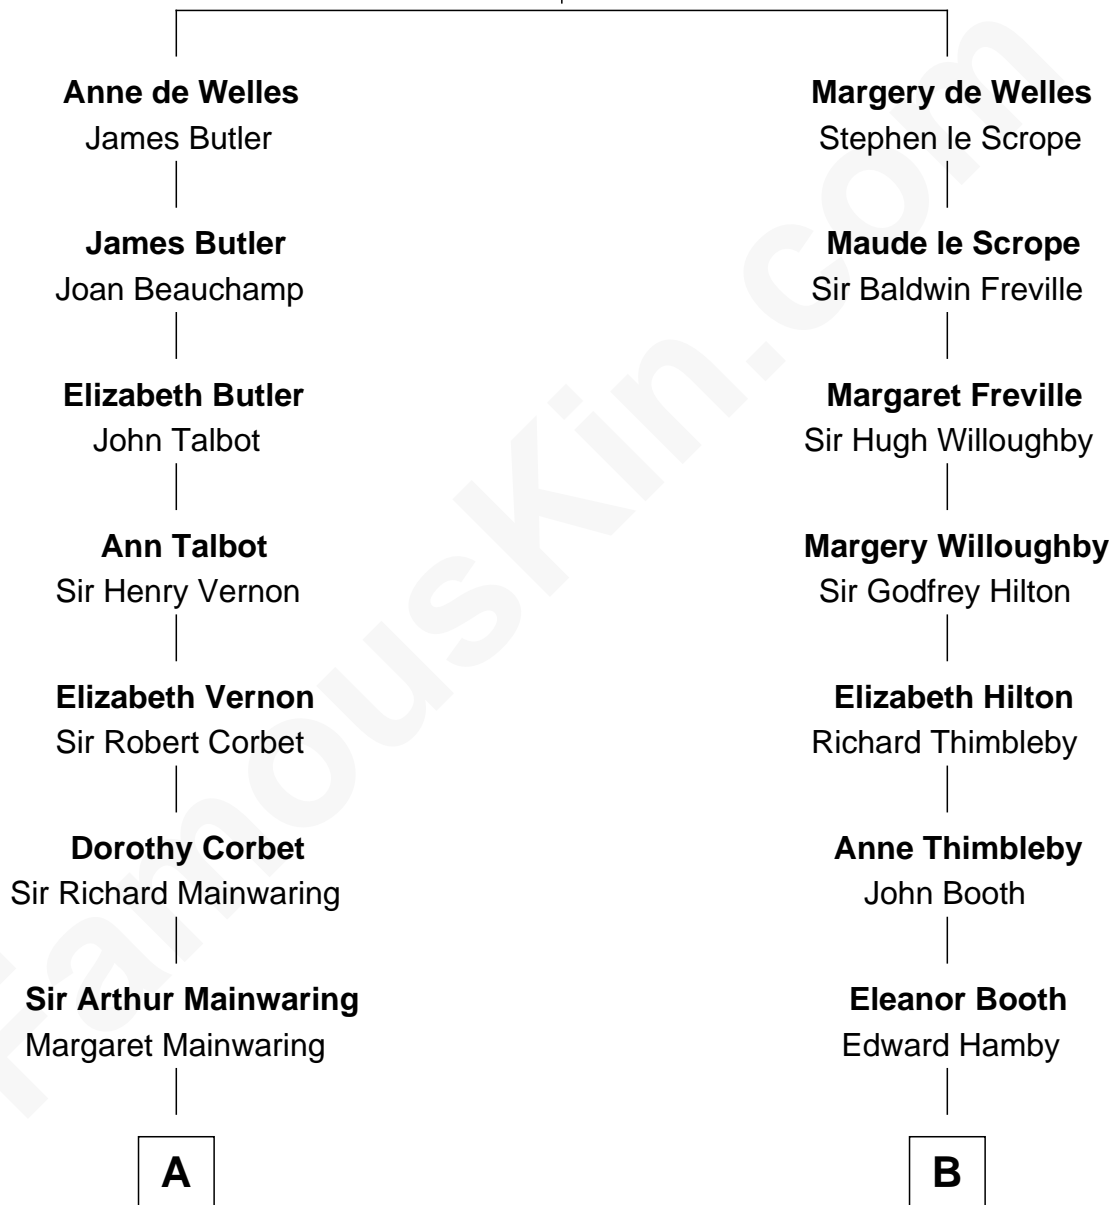

FamousKin.com Relationship Chart of

Marjorie Post

Founder of General Foods

16th cousin 5 times removed of

Andrew Shue

TV Actor

John de Welles

Maud de Roos

C

Emily Almira Dyer
Alexander Hunter Gunn

Alexander Hunter Gunn
Harriet Grace Brewster Willcox

Mary Brewster Gunn
Adoniram Judson Wells

Anne Brewster Wells
James William Shue

Andrew Shue
TV Actor