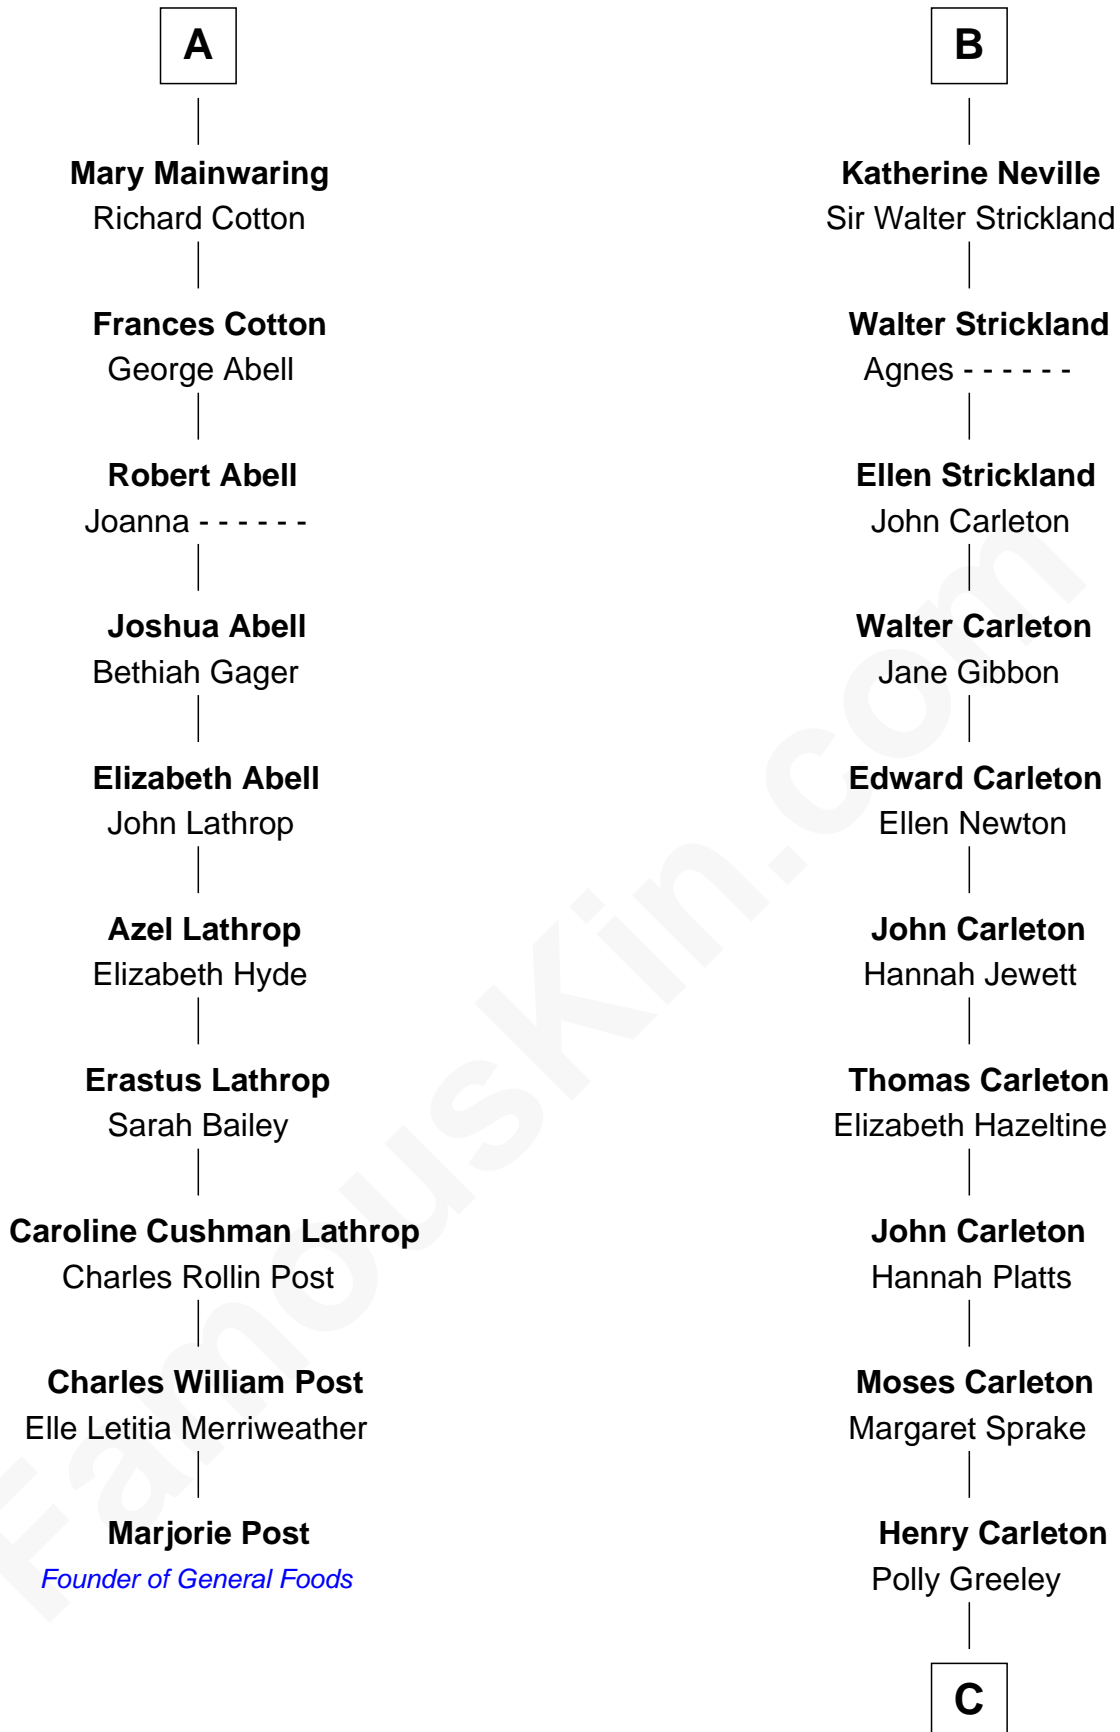

FamousKin.com

Relationship Chart of

Marjorie Post

Founder of General Foods

16th cousin 2 times removed of

Charles A. Pillsbury

Co-Founder of C.A. Pillsbury Co.

Sir Thomas de Beauchamp

Sir Henry Vernon

Elizabeth Vernon

Sir Robert Corbet

Dorothy Corbet

Sir Richard Mainwaring

Sir Arthur Mainwaring

Margaret Mainwaring

A

Jane de Neville

Sir William Gascoigne

Margaret Gascoigne

Sir Christopher Ward

Anne Ward

Sir Ralph Neville

B

C