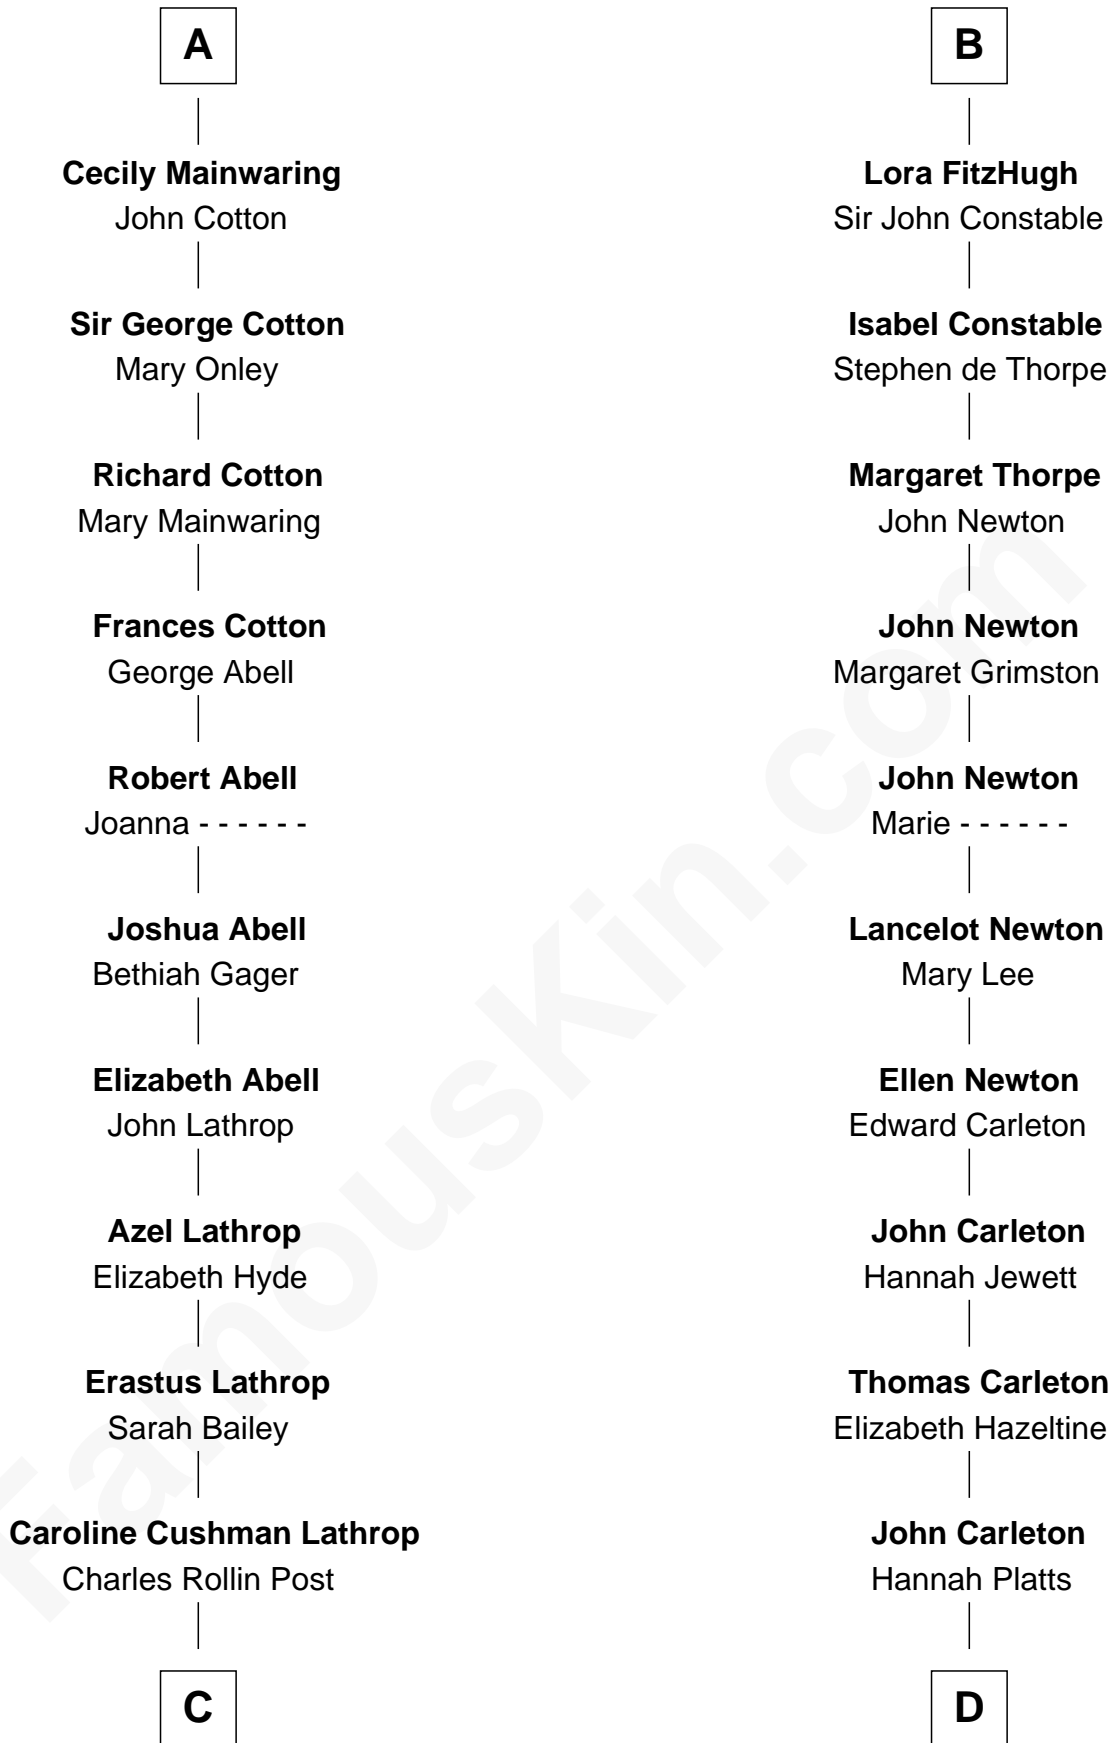

**FamousKin.com**  
**Relationship Chart of**  
**Marjorie Post**

*Founder of General Foods*

**18th cousin 2 times removed of**

**Charles A. Pillsbury**

*Co-Founder of C.A. Pillsbury Co.*

**Sir Richard FitzRoy**

Rose de Dover

**C**

**Charles William Post**  
Elle Letitia Merriweather

**Marjorie Post**  
*Founder of General Foods*

**D**

**Moses Carleton**  
Margaret Sprake

**Henry Carleton**  
Polly Greeley

**Margaret Sprague Carleton**  
George Alfred Pillsbury