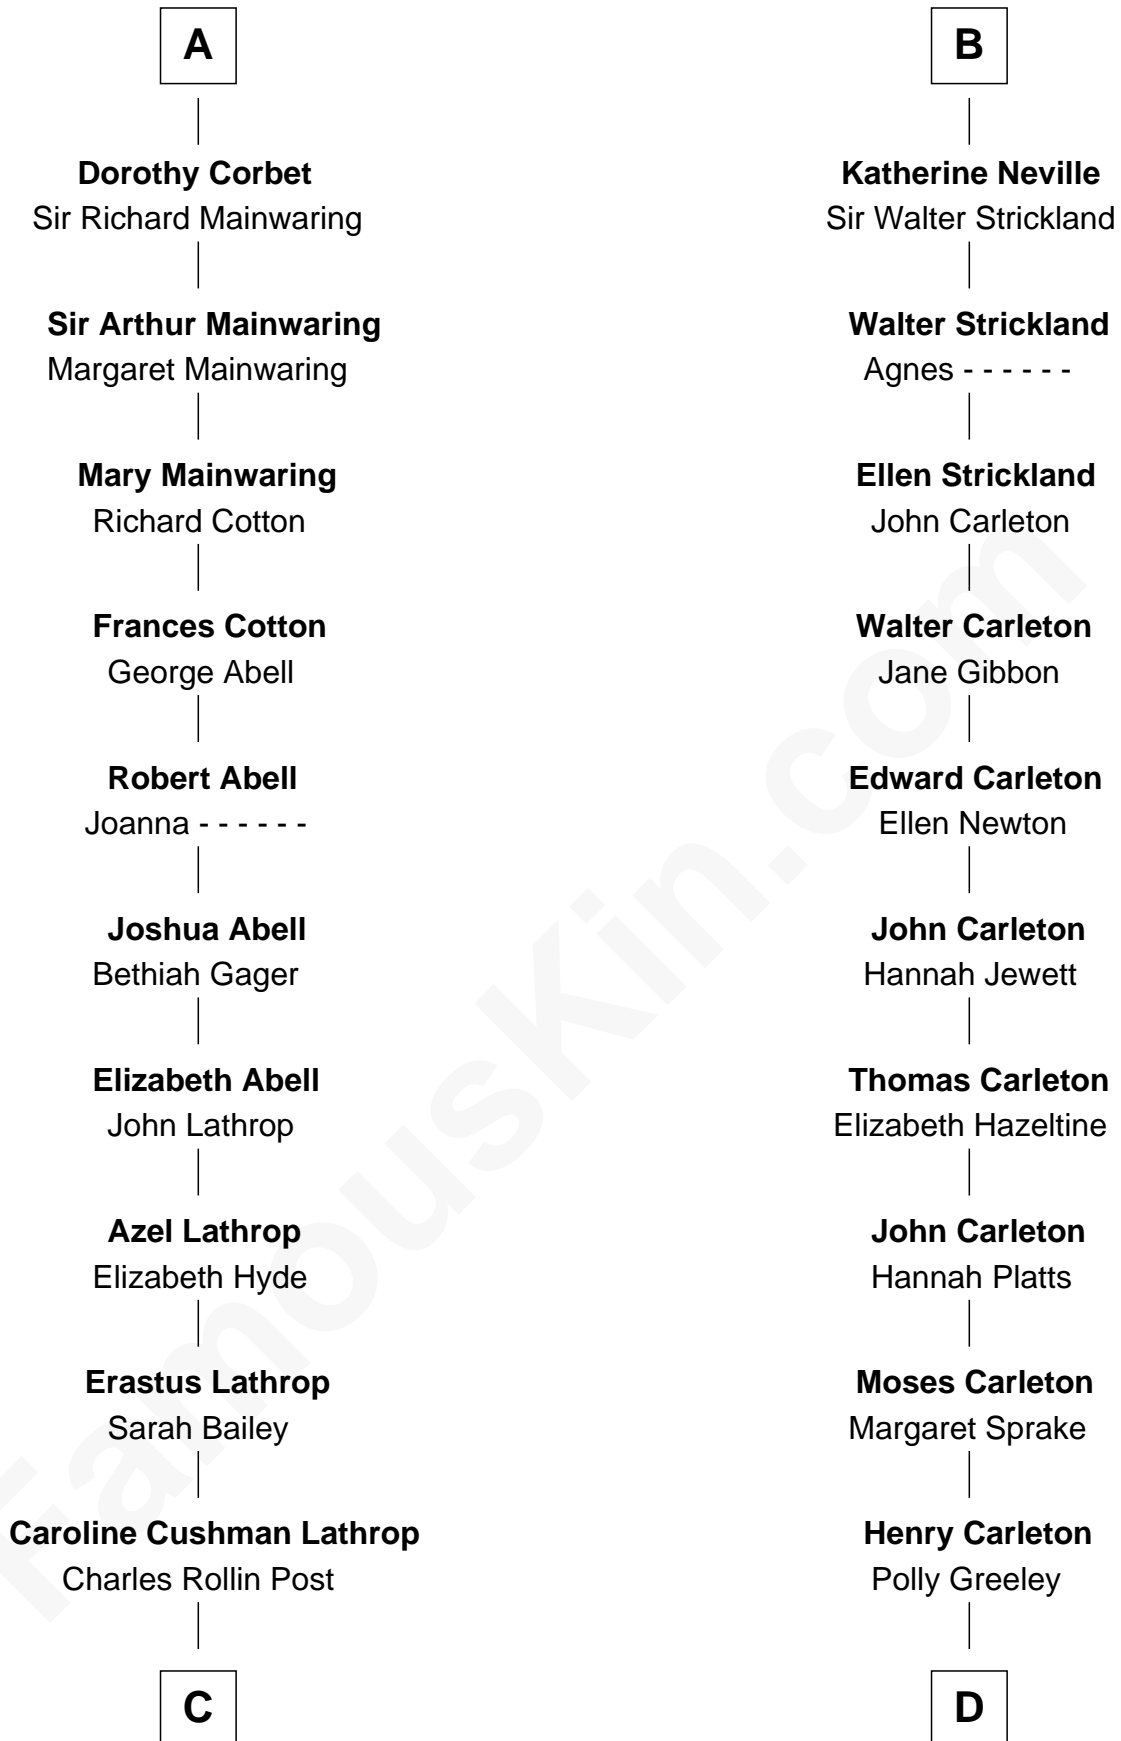

FamousKin.com Relationship Chart of

Marjorie Post

Founder of General Foods

18th cousin of

Charles A. Pillsbury

Co-Founder of C.A. Pillsbury Co.

C

Charles William Post
Elle Letitia Merriweather