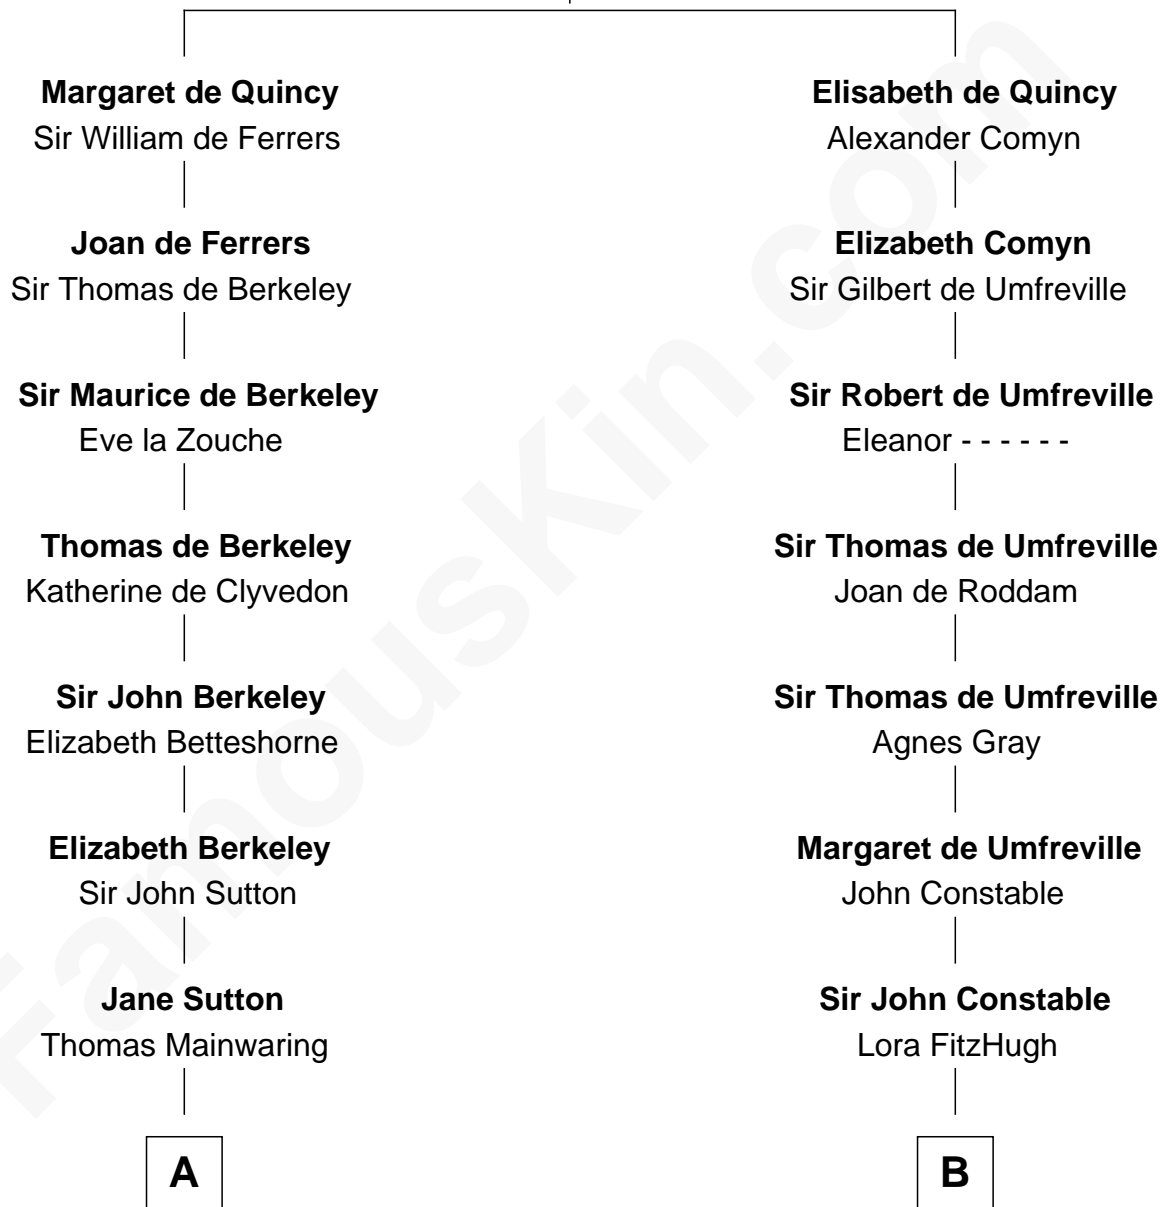

Sir Roger de Quincy
Helen of Galloway