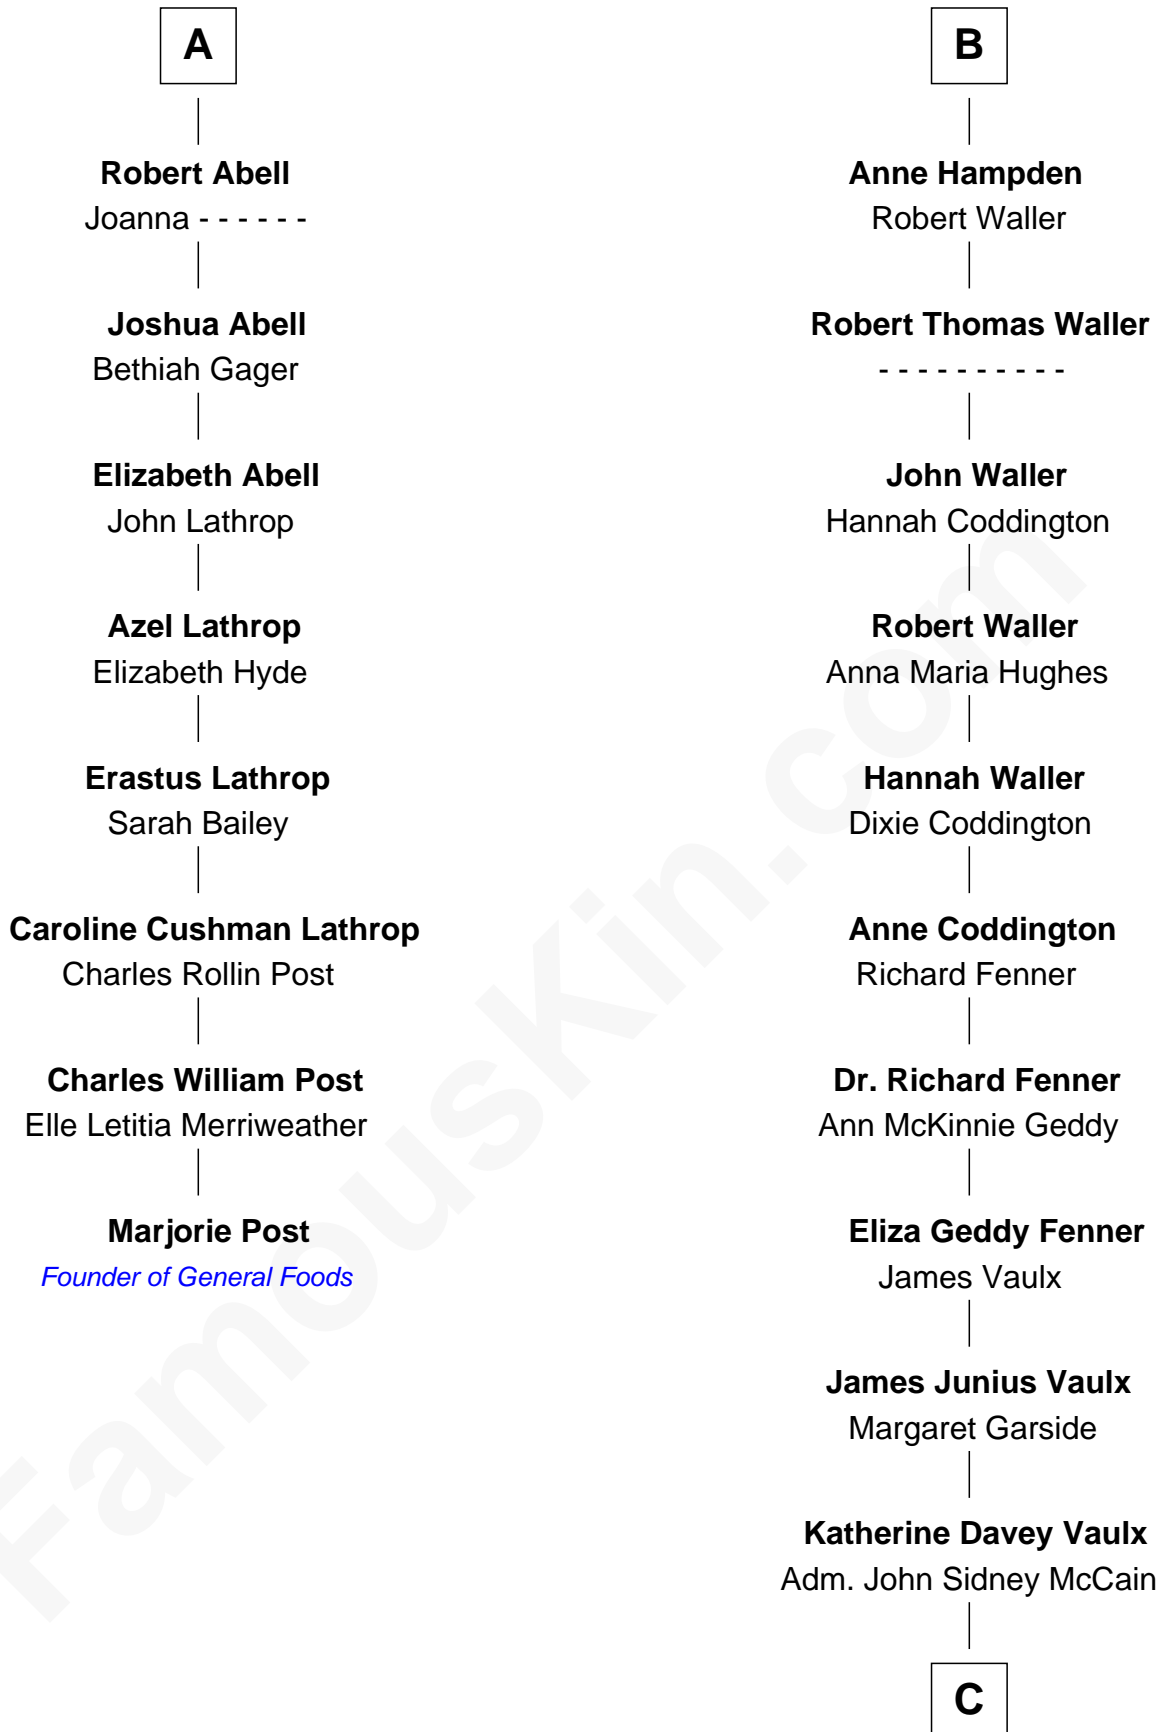

FamousKin.com Relationship Chart of

Marjorie Post

Founder of General Foods

14th cousin 4 times removed of

John McCain

U.S. Senator from Arizona

Sir Walter Blount

Sancha de Ayala

Sir George Cotton

Mary Onley

Richard Cotton

Mary Mainwaring

Frances Cotton

George Abell

A

Sir Thomas Blount

Margaret de Gresley

Sanchia Blount

Edward Langford

Alice Langford

John Stradling

Anne Stradling

Sir John Danvers

Anne Danvers

Thomas Lovett

Elizabeth Lovett

Anthony Cave

Anne Cave

Griffith Hampden

B

C

Adm. John Sidney McCain