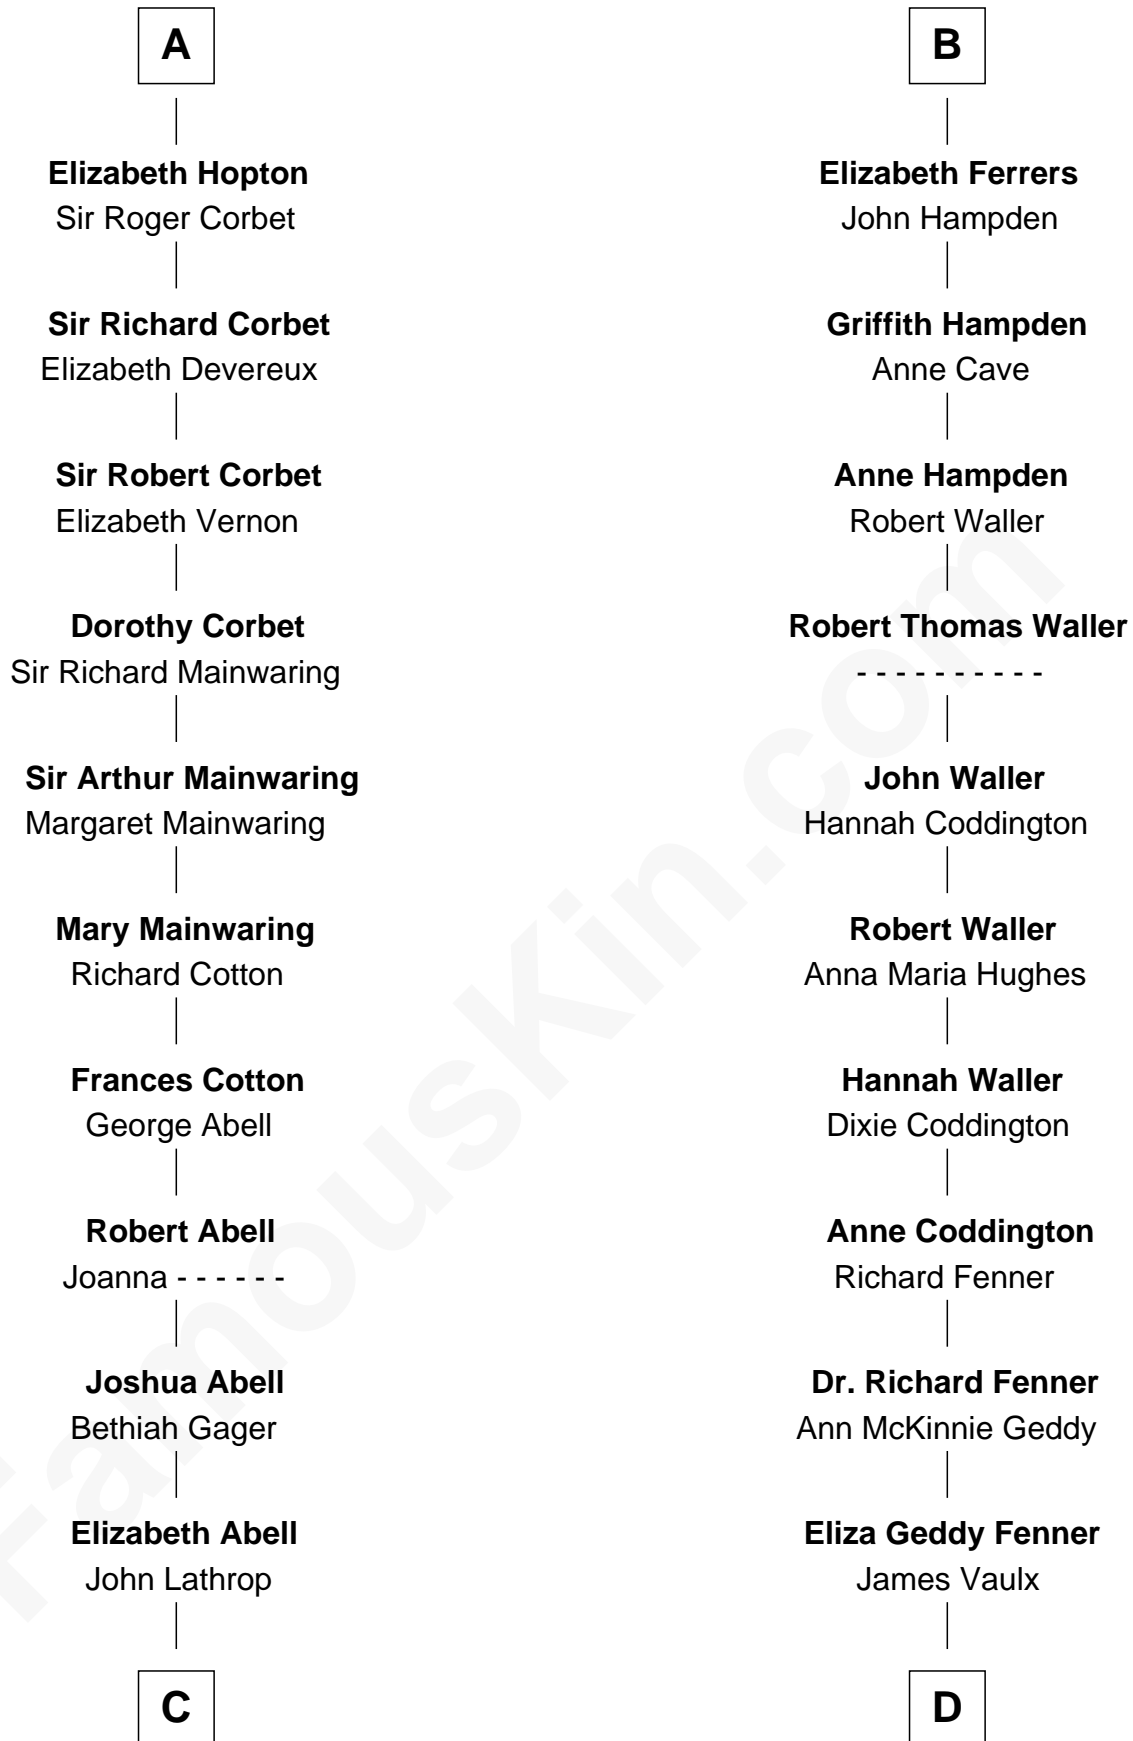

# FamousKin.com Relationship Chart of

**Marjorie Post**

*Founder of General Foods*

20th cousin 1 time removed of

**John McCain**

*U.S. Senator from Arizona*

**John de Botetourte**

Maud FitzThomas

**C**

**Azel Lathrop**  
Elizabeth Hyde

**Erastus Lathrop**  
Sarah Bailey

**Caroline Cushman Lathrop**  
Charles Rollin Post

**Charles William Post**  
Elle Letitia Merriweather

**Marjorie Post**  
*Founder of General Foods*

**D**

**James Junius Vaulx**  
Margaret Garside

**Katherine Davey Vaulx**  
Adm. John Sidney McCain

**Adm. John Sidney McCain**  
Roberta Wright

**John McCain**  
*U.S. Senator from Arizona*