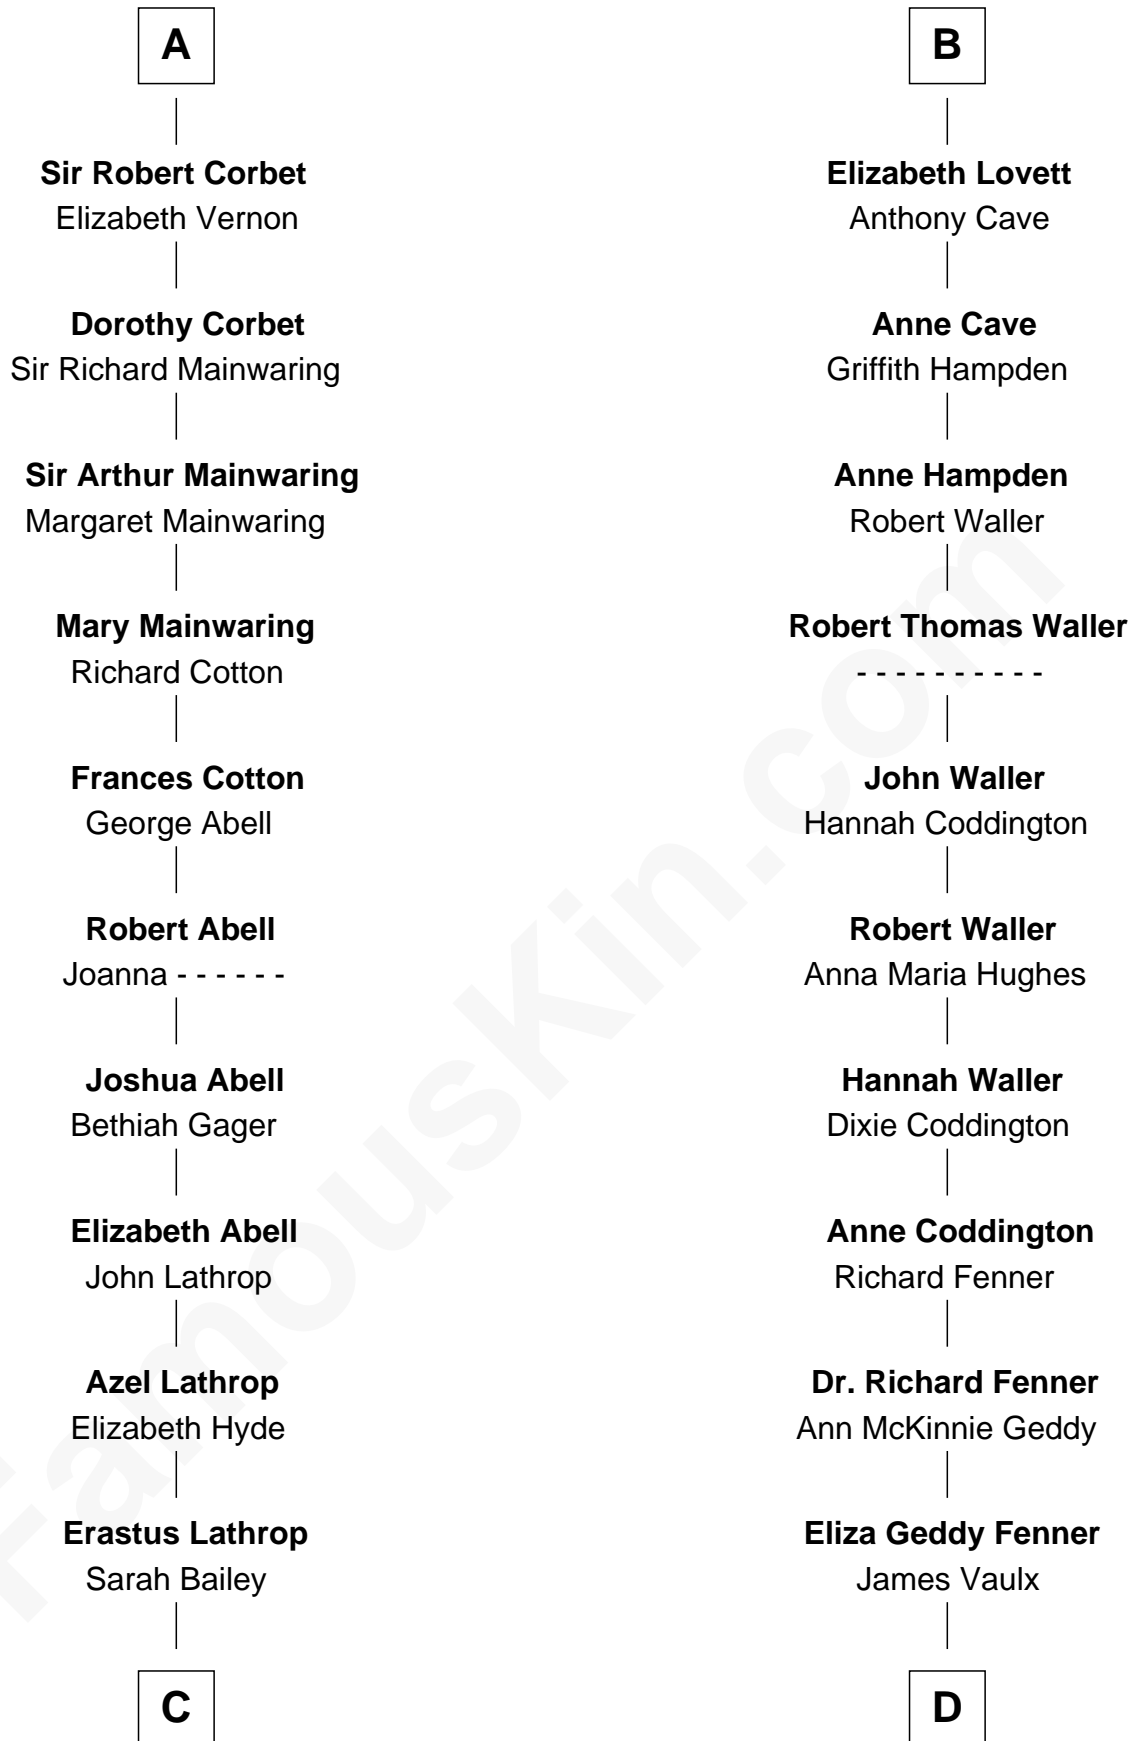

FamousKin.com Relationship Chart of

Marjorie Post

Founder of General Foods

19th cousin 1 time removed of

John McCain

U.S. Senator from Arizona

C

Caroline Cushman Lathrop

Charles Rollin Post

Charles William Post

Elle Letitia Merriweather

Marjorie Post

Founder of General Foods

D

James Junius Vaulx

Margaret Garside

Katherine Davey Vaulx

Adm. John Sidney McCain

Adm. John Sidney McCain

Roberta Wright

John McCain

U.S. Senator from Arizona