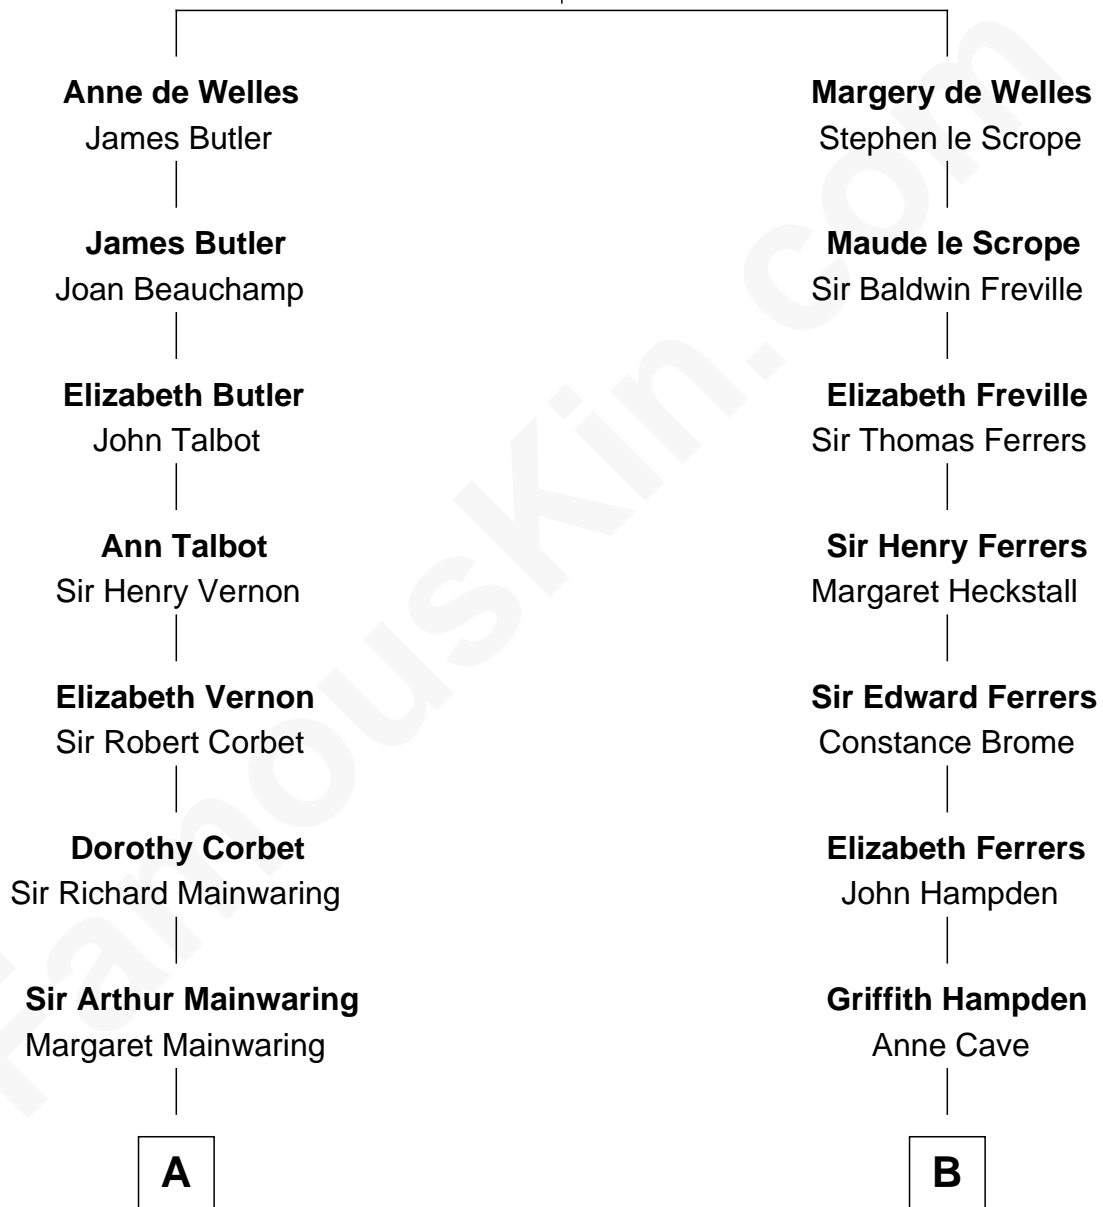

FamousKin.com Relationship Chart of

Marjorie Post

Founder of General Foods

16th cousin 2 times removed of

John McCain

U.S. Senator from Arizona

John de Welles

Maud de Roos

C

Adm. John Sidney McCain

Roberta Wright

John McCain

U.S. Senator from Arizona

FamousKin.com