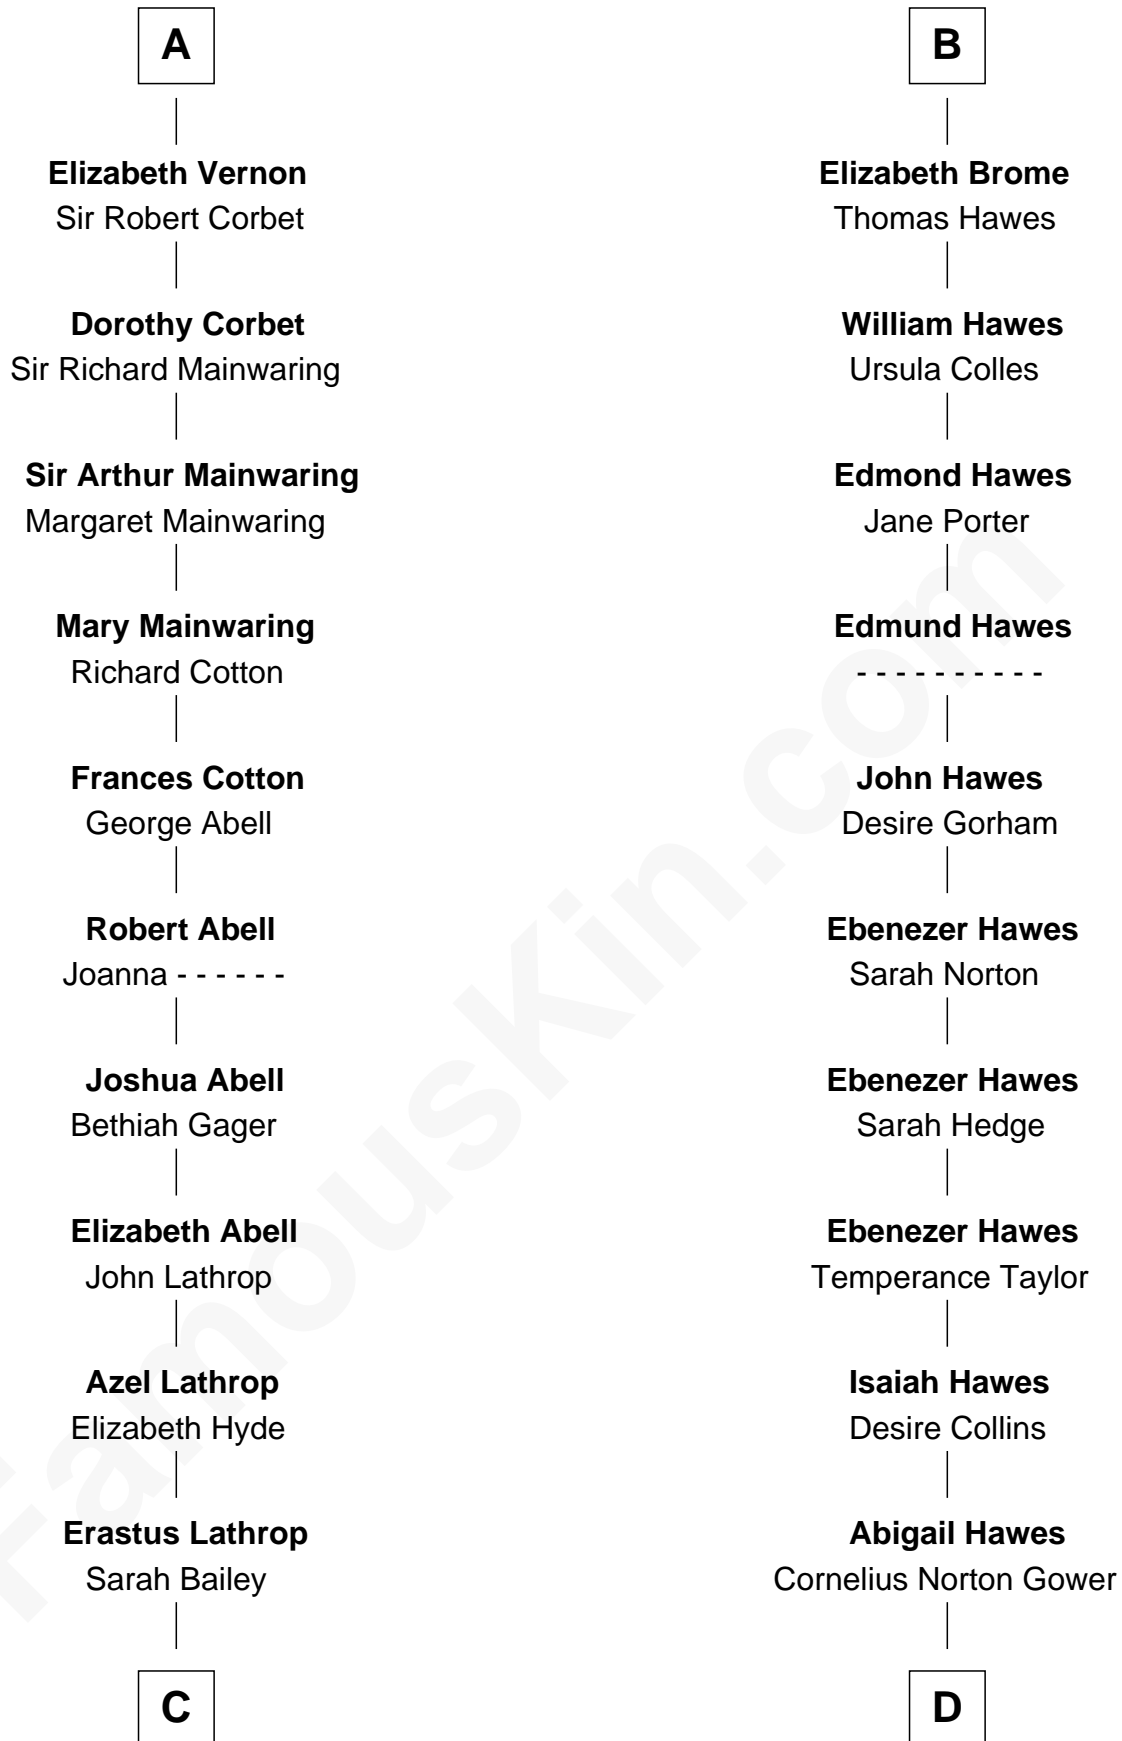

FamousKin.com Relationship Chart of

Marjorie Post

Founder of General Foods

19th cousin 2 times removed of

Sarah Palin

9th Governor of Alaska

Sir Robert de Ros

Isabel de Aubeney

C

Caroline Cushman Lathrop

Charles Rollin Post

Charles William Post

Elle Letitia Merriweather

Marjorie Post

Founder of General Foods

D