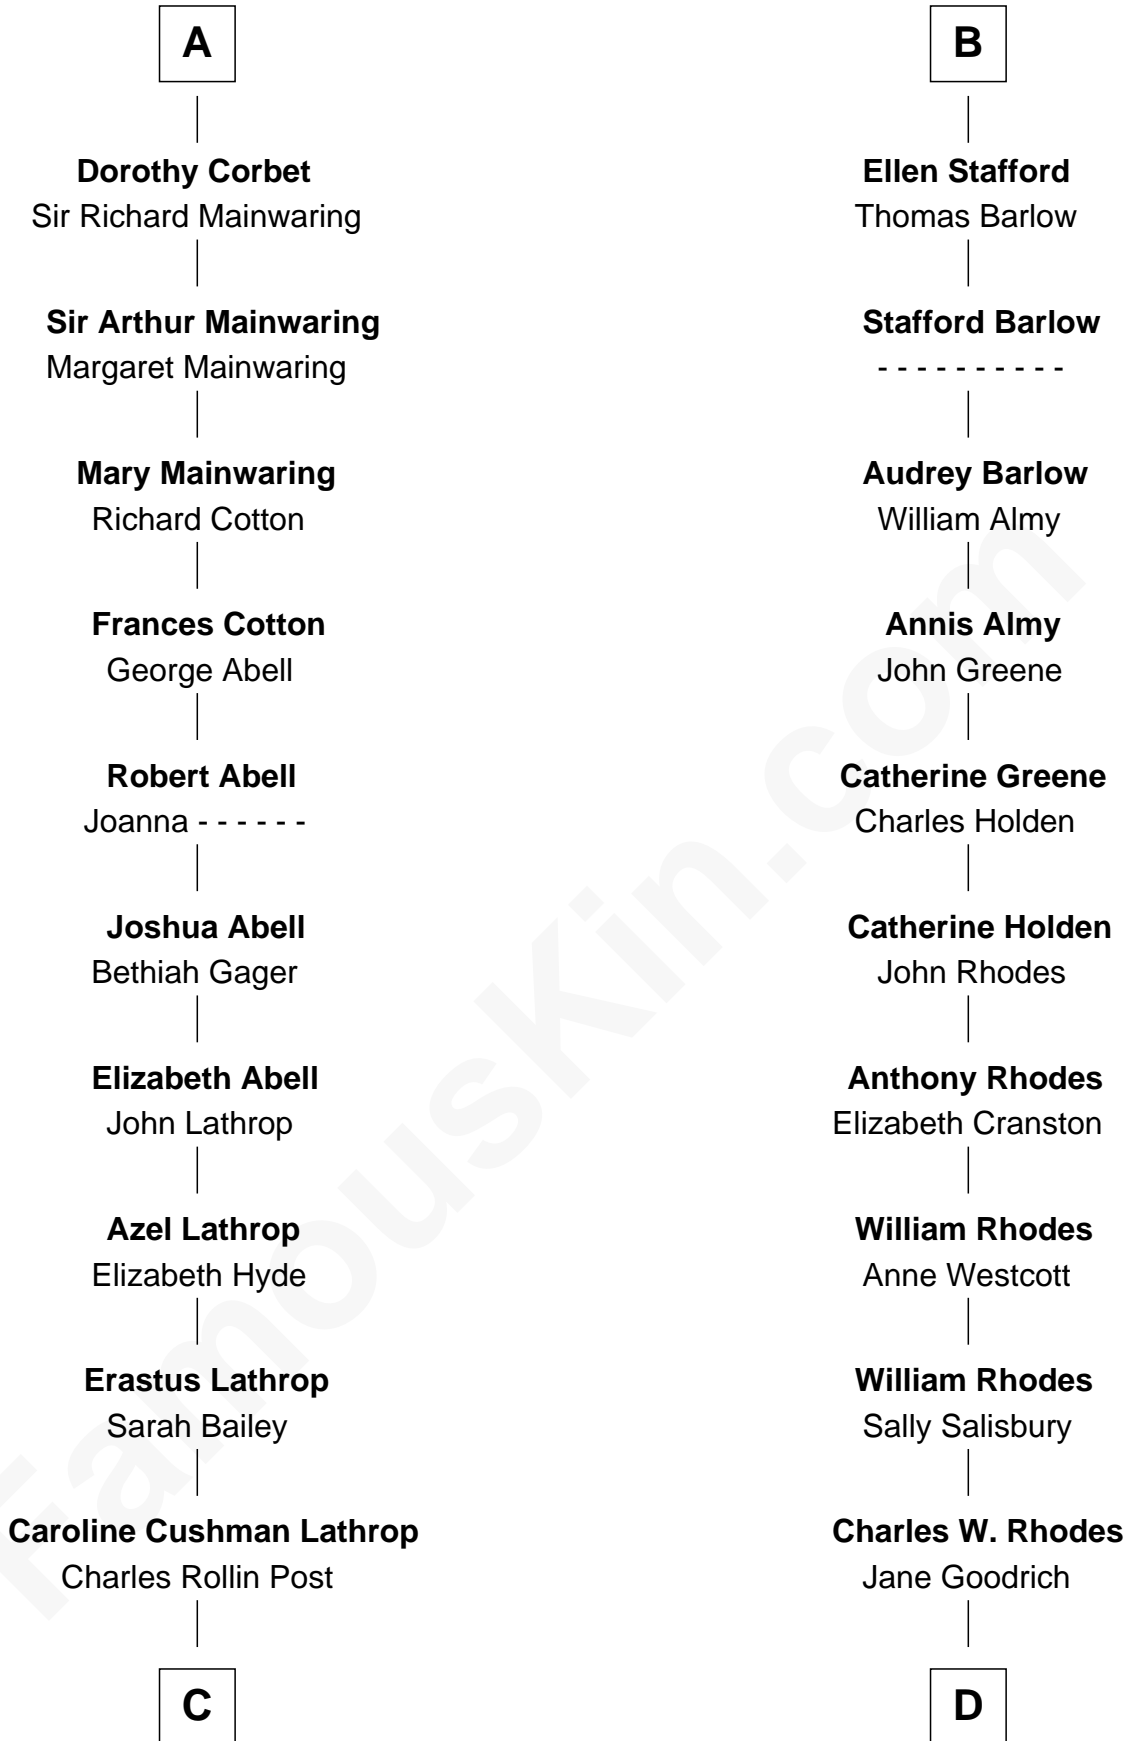

FamousKin.com Relationship Chart of

Marjorie Post

Founder of General Foods

18th cousin 3 times removed of

Sarah Palin

9th Governor of Alaska

C

Charles William Post
Elle Letitia Merriweather

Marjorie Post
Founder of General Foods

D

Alma Miranda Rhodes
James W. Heath

Charles R. Heath
Alice Adeline Oriel

Charles Francis Heath
Nellie Marie Brandt

Charles Richard Heath
Sarah Sheeran

Sarah Palin
9th Governor of Alaska